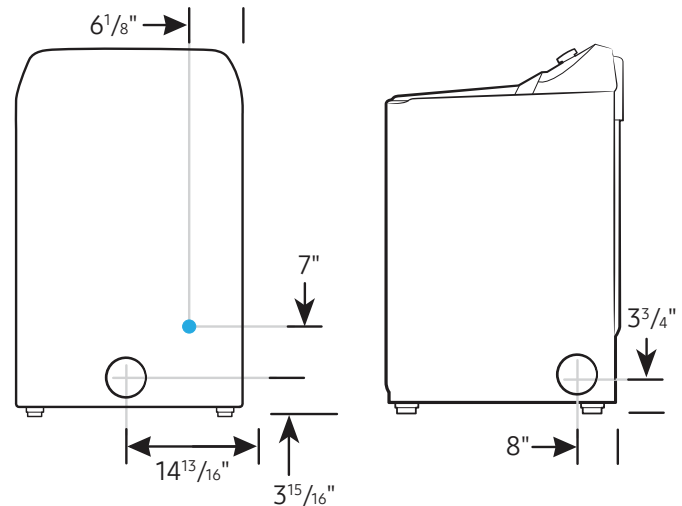

DVE41A3000W

SAMSUNG

Samsung 7.2 cu. ft. Electric Dryer with Sensor Dry and 8 Drying Cycles

Dimensions

Required dimensions for installation:

Installation Specifications – Side-by-Side or Stand-alone

If the washer and dryer are installed together or the dryer alone, the closet front must have two unobstructed air openings for a combined minimum total area of 72-inch². Your washer alone does not require a specific air opening.

Alcove or closet installation

Minimum clearance for closet and alcove installations:

Connection Dimensions

Back and Side View of Electric Dryer

LEGEND:

● Cold Water Connection

Actual color may vary. Design, specifications, and color availability are subject to change without notice. Non-metric weights and measurements are approximate.