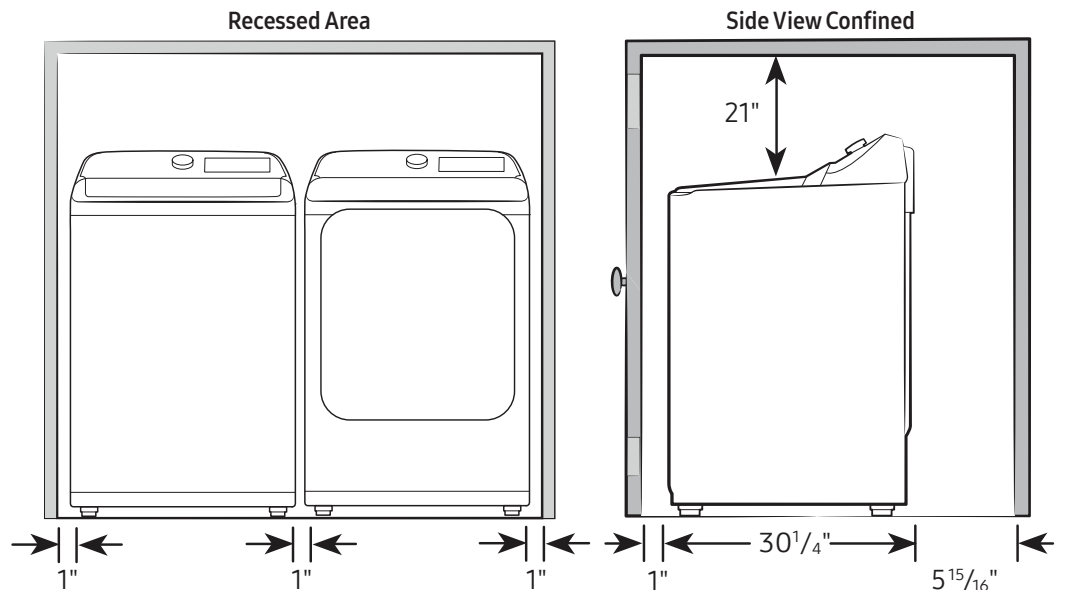

DVE41A3000W

SAMSUNG

Samsung 7.2 cu. ft. Electric Dryer with Sensor Dry and 8 Drying Cycles

Dimensions

Required dimensions for installation:

Installation Specifications – Side-by-Side or Stand-alone

If the washer and dryer are installed together or the dryer alone, the closet front must have two unobstructed air openings for a combined minimum total area of 72-inch². Your washer alone does not require a specific air opening.

Alcove or closet installation

Minimum clearance for closet and alcove installations:

Connection Dimensions

Back and Side View of Electric Dryer

LEGEND:

● Cold Water Connection

Actual color may vary. Design, specifications, and color availability are subject to change without notice. Non-metric weights and measurements are approximate.