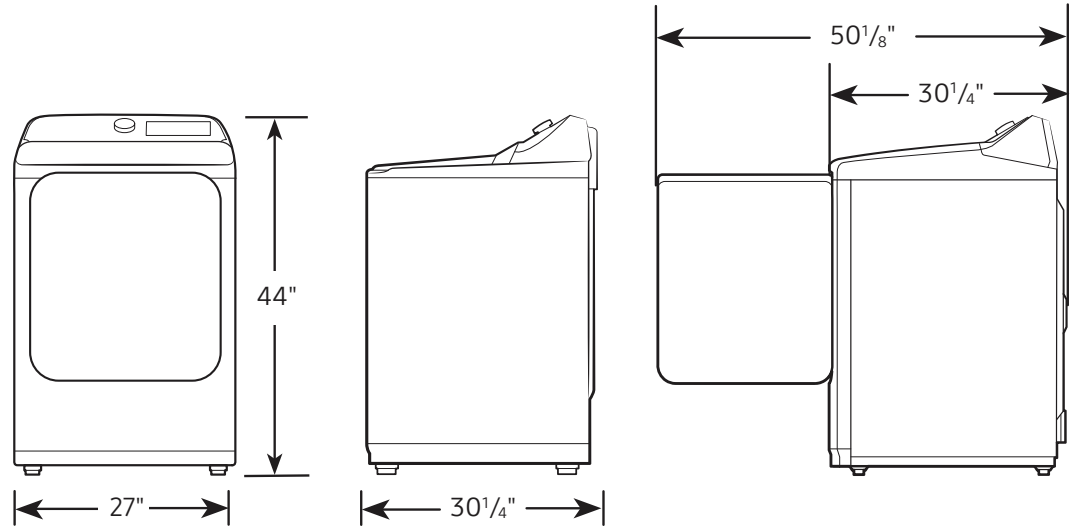

2 Additional Drying Options:

Wrinkle Prevent, Child Lock

4 Temperature Levels:

High, Medium, Low, Extra Low

Warranty

One (1) Year Parts and Labor

Product Dimensions & Weight (WxHxD)

Dimensions: 27" x 44" x 30¹/₄"

Weight: 119 lbs

Shipping Dimensions & Weight (WxHxD)

Dimensions: 29⁹/₁₆" x 46⁷/₈" x 31³/₁₆"

Weight: 125.7 lbs

Electric Dryer	Model #	UPC Code
White	DVE41A3000W	887276502007
Gas Dryer		
White	DVG41A3000W	887276502014
Matching Impeller Washer		
White	WA41A3000AW	887276475813
Matching Agitator Washer		
White	WA40A3005AW	887276475806
Optional Accessories		
Vent Kit	DV-2A	887276146416

DVE41A3000W

SAMSUNG

Samsung 7.2 cu. ft. Electric Dryer with Sensor Dry and 8 Drying Cycles

Dimensions

Required dimensions for installation:

Installation Specifications – Side-by-Side or Stand-alone

If the washer and dryer are installed together or the dryer alone, the closet front must have two unobstructed air openings for a combined minimum total area of 72-inch². Your washer alone does not require a specific air opening.