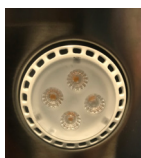

KEY FEATURES

5 Watt LED bulbs (New)

Low consumption 5 watt LED bulb to light up your cooking area but use very little energy. Approved for higher BTU cooking.