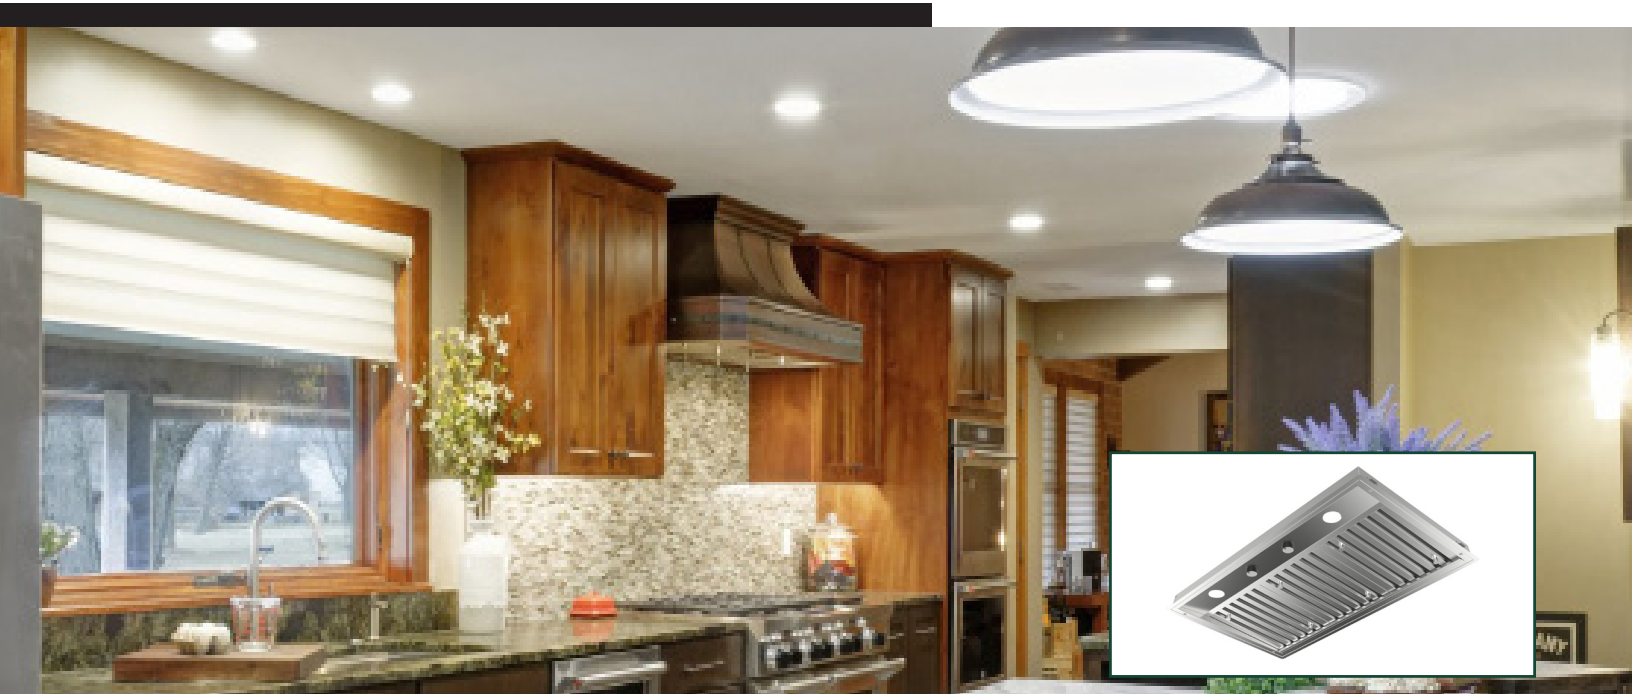

A VERSATILE PROFESSIONAL LINER AND HOOD. This all in one Pro Range Hood Liner from Faber is for custom cabinets available in 4 widths and 2 depths for all your needs. With 5 blower options, the Inca Pro Plus insert vent hood offers the power, style and functionality you need for today's custom pro hood applications.

Low consumption 5 watt LED bulb to light up your cooking area but use very little energy. Approved for higher BTU cooking.

Easy Snap Mounting Clips

Installation with easy with built-in adjustable clips that tighten onto the sides of the cabinet floor