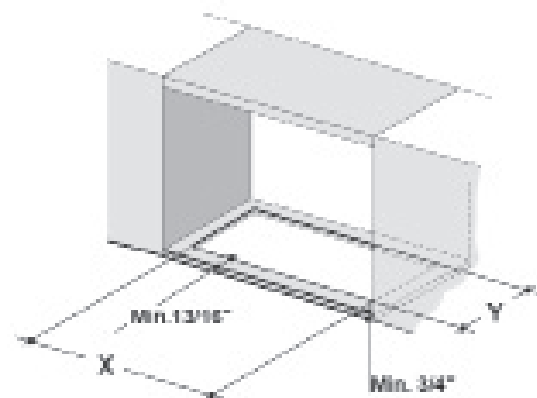

DIMENSIONS

19 11/16" Deep Models - (20 11/16" deep with trim)

Index	Model #
A1	INPL3019SSNB-B
A2	INPL3619SSNB-B
A3	INPL4219SSNB-B
A4	INPL4819SSNB-B

22 11/16" Deep Models - (23 11/16" deep with trim)

Index	Model #
A1	INPL3622SSNB-B
A2	INPL4822SSNB-B

Cut Out

Outside Hood Dimension	Model #	X	Y
30" x 19"	INPL3019SSNB-B	28-5/8"	19-7/8"
36" x 19"	INPL3619SSNB-B	34-3/4"	19-7/8"
36" x 22"	INPL3622SSNB-B	34-3/4"	22-7/8"
42" x 19"	INPL4219SSNB-B	40-3/4"	19-7/8"
48" x 19"	INPL4819SSNB-B	46-3/4"	19-7/8"
48" x 22"	INPL4822SSNB-B	46-3/4"	22-7/8"