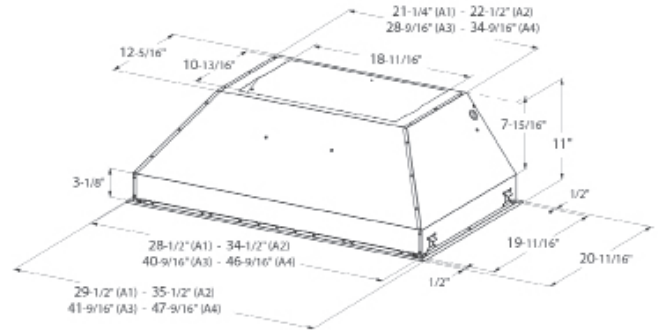

DIMENSIONS

19 11/16" Deep Models - (20 11/16" deep with trim)

Index	Model #
A1	INPL3019SSNB-B
A2	INPL3619SSNB-B
A3	INPL4219SSNB-B
A4	INPL4819SSNB-B

22 11/16" Deep Models - (23 11/16" deep with trim)

Index	Model #
A1	INPL3622SSNB-B
A2	INPL4822SSNB-B

Cut Out

Outside Hood Dimension	Model #	X	Y
30" x 19"	INPL3019SSNB-B	28-5/8"	19-7/8"
36" x 19"	INPL3619SSNB-B	34-3/4"	19-7/8"
36" x 22"	INPL3622SSNB-B	34-3/4"	22-7/8"
42" x 19"	INPL4219SSNB-B	40-3/4"	19-7/8"
48" x 19"	INPL4819SSNB-B	46-3/4"	19-7/8"
48" x 22"	INPL4822SSNB-B	46-3/4"	22-7/8"