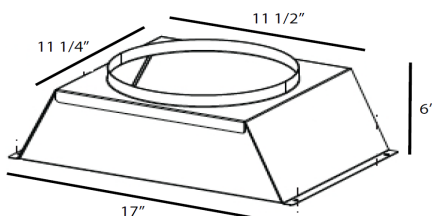

INLBKIT - 10" In-line blower kit

Use to connect a separately purchased in-line blower or previously installed remote blower to the range hood. Includes a duct plate with a 10" round duct collar and a built in wiring box.

DIMENSIONS

19 11/16" Deep Models - (20 11/16" deep with trim)

Index	Model #
A1	INPL3019SSNB-B
A2	INPL3619SSNB-B
A3	INPL4219SSNB-B
A4	INPL4819SSNB-B

22 11/16" Deep Models - (23 11/16" deep with trim)

Index	Model #
A1	INPL3622SSNB-B
A2	INPL4822SSNB-B

Cut Out

Outside Hood Dimension	Model #	X	Y
30" x 19"	INPL3019SSNB-B	28-5/8"	19-7/8"
36" x 19"	INPL3619SSNB-B	34-3/4"	19-7/8"
36" x 22"	INPL3622SSNB-B	34-3/4"	22-7/8"
42" x 19"	INPL4219SSNB-B	40-3/4"	19-7/8"
48" x 19"	INPL4819SSNB-B	46-3/4"	19-7/8"
48" x 22"	INPL4822SSNB-B	46-3/4"	22-7/8"