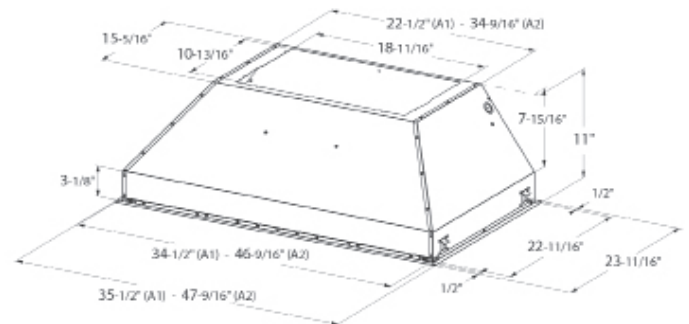

DIMENSIONS

19 11/16" Deep Models - (20 11/16" deep with trim)

Index	Model #
A1	INPL3019SSNB-B
A2	INPL3619SSNB-B
A3	INPL4219SSNB-B
A4	INPL4819SSNB-B

22 11/16" Deep Models - (23 11/16" deep with trim)

Index	Model #
A1	INPL3622SSNB-B
A2	INPL4822SSNB-B

Cut Out

Outside Hood Dimension	Model #	X	Y
30" x 19"	INPL3019SSNB-B	28-5/8"	19-7/8"
36" x 19"	INPL3619SSNB-B	34-3/4"	19-7/8"
36" x 22"	INPL3622SSNB-B	34-3/4"	22-7/8"
42" x 19"	INPL4219SSNB-B	40-3/4"	19-7/8"
48" x 19"	INPL4819SSNB-B	46-3/4"	19-7/8"
48" x 22"	INPL4822SSNB-B	46-3/4"	22-7/8"