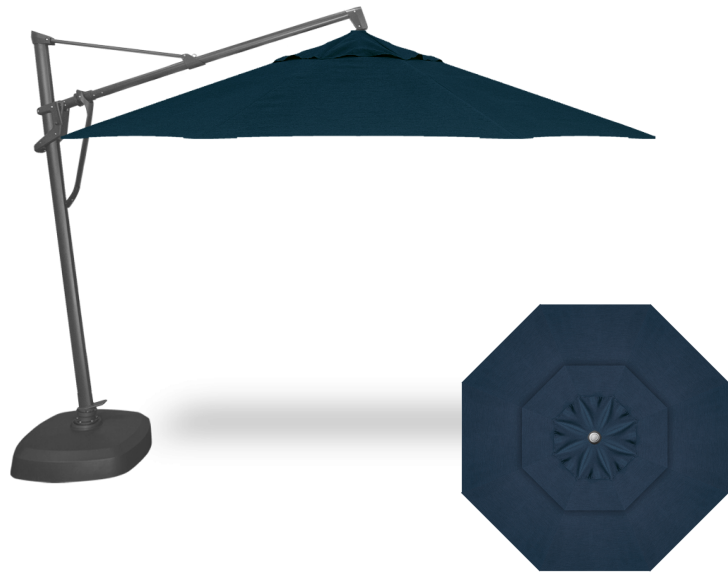

YOUR CUSTOM DESIGN.

11' AKZP Plus Cantilever Octagon Series

Canopy:

Double Wind Vent - DWV
4880 Denim - C

Frame:

Anthracite

Base:

BASE-AKZ

Accessories:

Your Item Number:

AKZP2D-4880

What's Next?

Take your printed custom designed umbrella to your nearest authorized Treasure Garden dealer to place your order. To locate an authorized dealer near you, visit www.treasuregarden.com and **CLICK** on the "How to Buy" link.