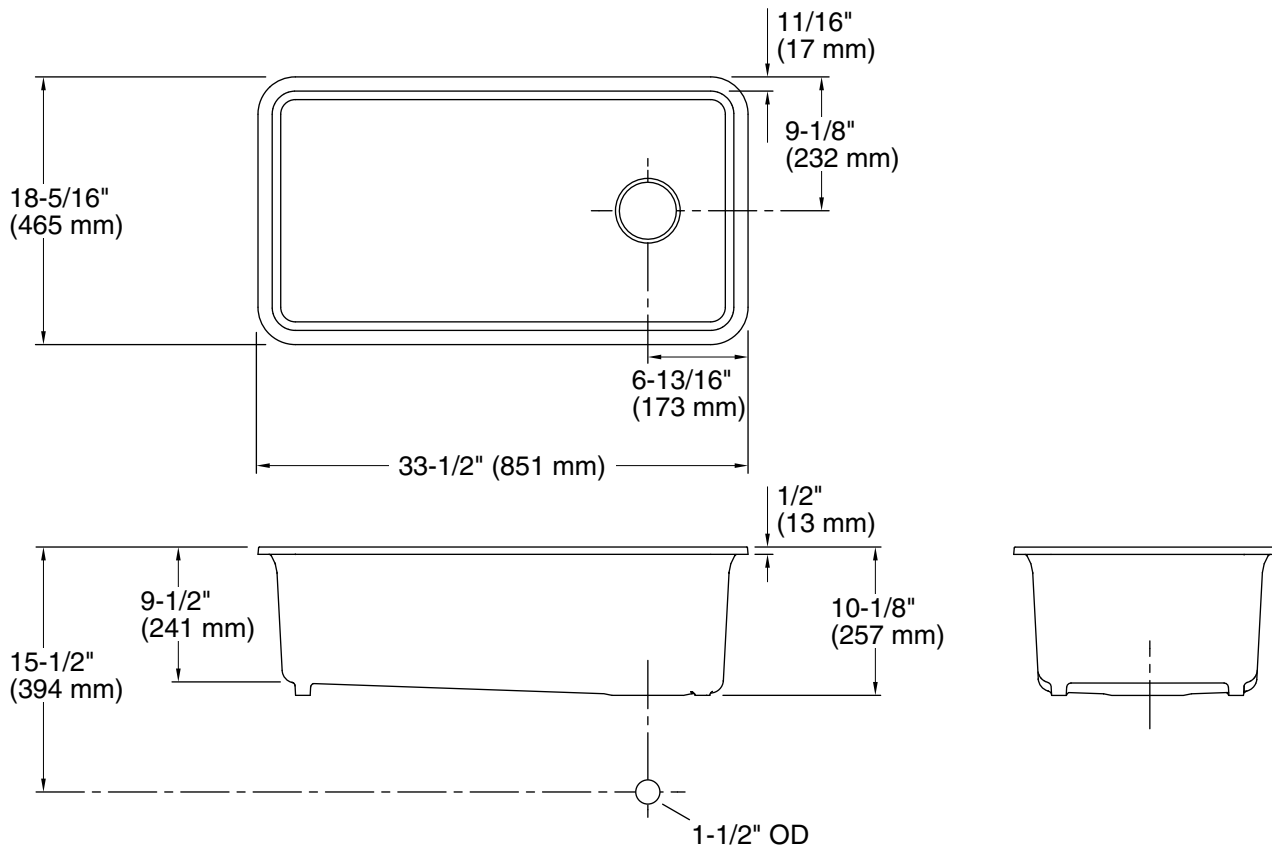

Features

- 36" minimum base cabinet width
- Single bowl
- 9-1/2" (241 mm) depth provides generous workspace
- Offset drain increases workspace in the sink and storage space underneath
- Includes K-5196 sink rack
- Includes cutout templates and installation clips
- Matte finish offers rich, dimensional color

Color	Code	Description
	CM6	Matte White
	CM7	Matte Graphite
	CM1	Matte Black
	CM2	Matte Brown
	CM3	Matte Taupe
	CM4	Matte Grey

Technical Information

All product dimensions are nominal.

Bowl configuration: Single

Min. base cabinet width: 36" (914 mm)

Bowl area (Only):
 Length: 30-9/16" (777 mm)
 Width: 15-3/8" (391 mm)
 Bowl depth: 9-1/2" (241 mm)
 Water depth: 9-1/2" (241 mm)

Drain hole: 3-7/8" (98 mm)

Template: 1256394-7, required, included

Notes

Install this product according to the installation instructions.

Allow a minimum of 2" (51 mm) clearance around the sink rim for clip attachment.