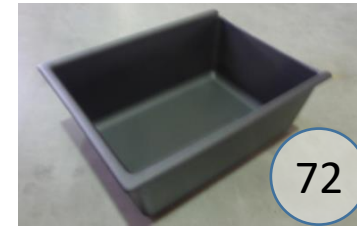

# U2550218

Call Out	Description
● (Red)	Blown Fiber
● (Yellow)	Cushion Chaise Pad - top Pad
● (Green)	Cushion Foam
● (Blue)	KD Component
● (Light Blue)	Cover

*Signature*  
DESIGN  
BY **ASHLEY**®

369

419

149

426

547

157

479

145

165

72

44