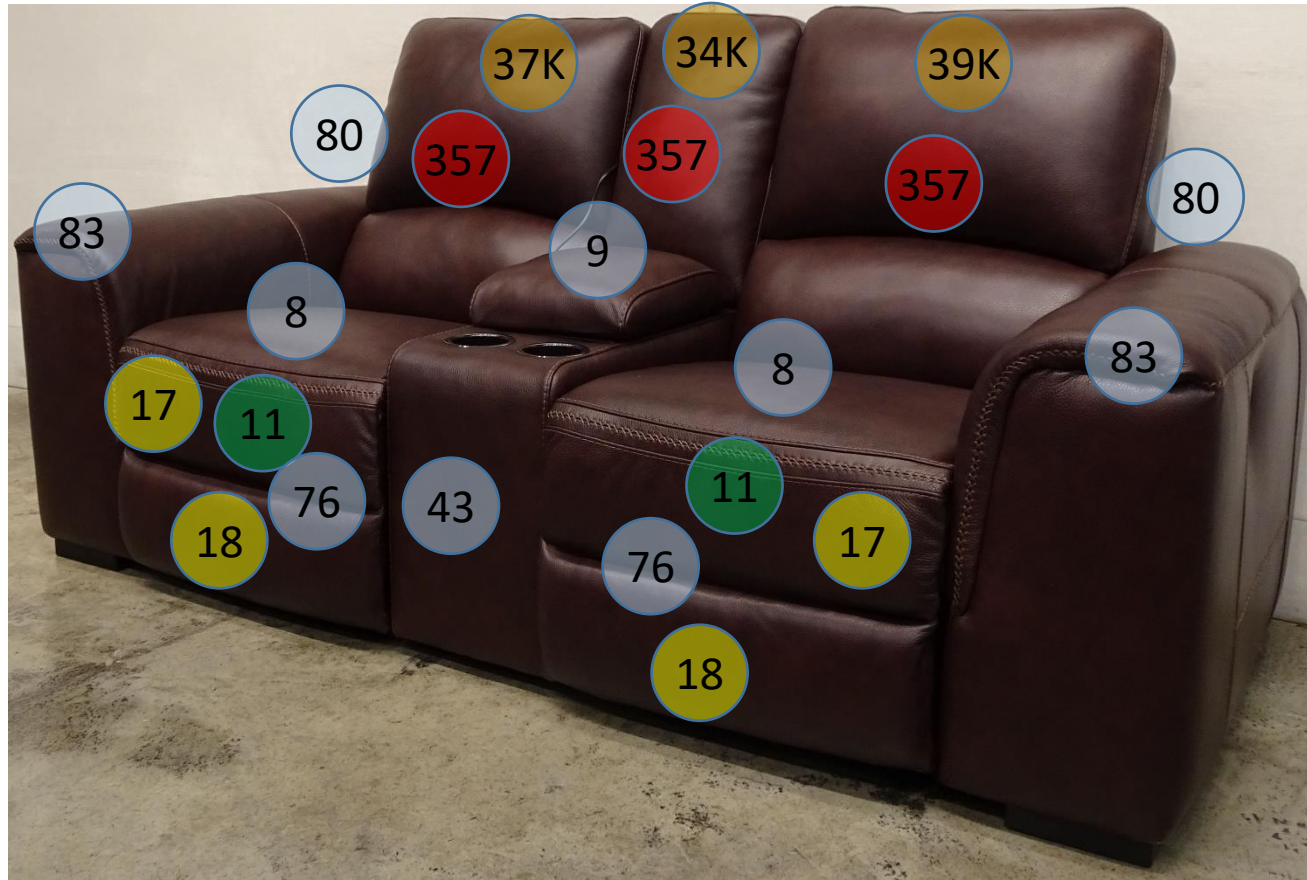

# U2550218

Call Out	Description
● (Red)	Blown Fiber
● (Yellow)	Cushion Chaise Pad - top Pad
● (Green)	Cushion Foam
● (Blue)	KD Component
● (Light Blue)	Cover

*Signature*  
DESIGN  
BY **ASHLEY**®

369

419

149

426

547

157

479

145

165

72

44