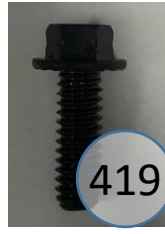

# U2550218

Call Out	Description
● (Red)	Blown Fiber
● (Yellow)	Cushion Chaise Pad - top Pad
● (Green)	Cushion Foam
● (Blue)	KD Component
● (Light Blue)	Cover

*Signature*  
DESIGN  
BY **ASHLEY**®

369

419

149