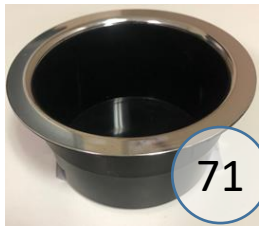

# U2550218

Call Out	Description
● (Red)	Blown Fiber
● (Yellow)	Cushion Chaise Pad - top Pad
● (Green)	Cushion Foam
● (Blue)	KD Component
● (Light Blue)	Cover

*Signature*  
DESIGN  
BY **ASHLEY**®

369

419

149

426

547

157

479

145

165

72

44