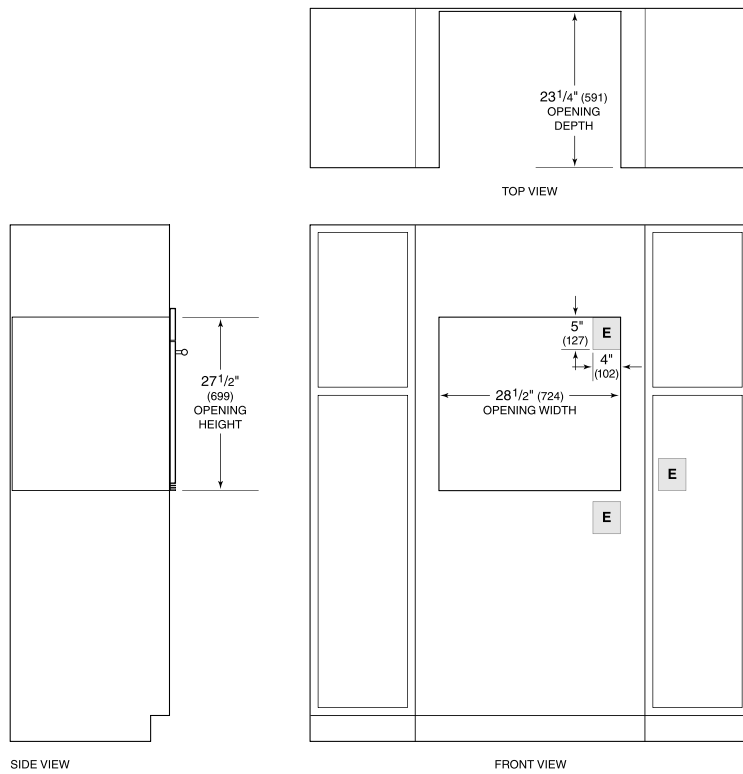

Dimensions

Standard Installation

SIDE VIEW

FRONT VIEW

NOTE: Location of electrical supply within opening may require additional cabinet depth.

Electrical Requirements

Electrical Requirements

Electrical Supply 240/208 VAC, 60 Hz

Electrical Service 30 amp dedicated circuit

Electrical Location Illustration