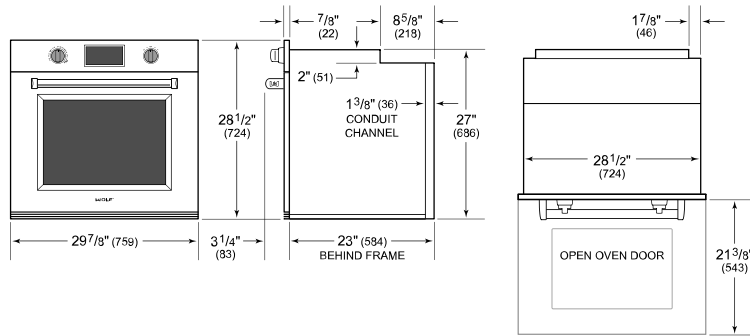

Dimensions

Standard Installation

SIDE VIEW

FRONT VIEW

NOTE: Location of electrical supply within opening may require additional cabinet depth.

Electrical Requirements

Electrical Requirements

Electrical Supply 240/208 VAC, 60 Hz

Electrical Service 30 amp dedicated circuit

Electrical Location Illustration