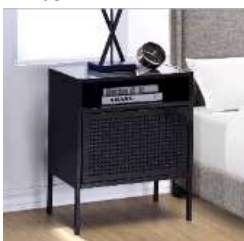

Ember

Item	Description	Available	30 days	31 - 60 days	61 - 90 days	Inbound Date
CEB800NSE	Ember Nightstand (C-1094) BLACK NIGHTSTAND W/ USB	93	0	0	0