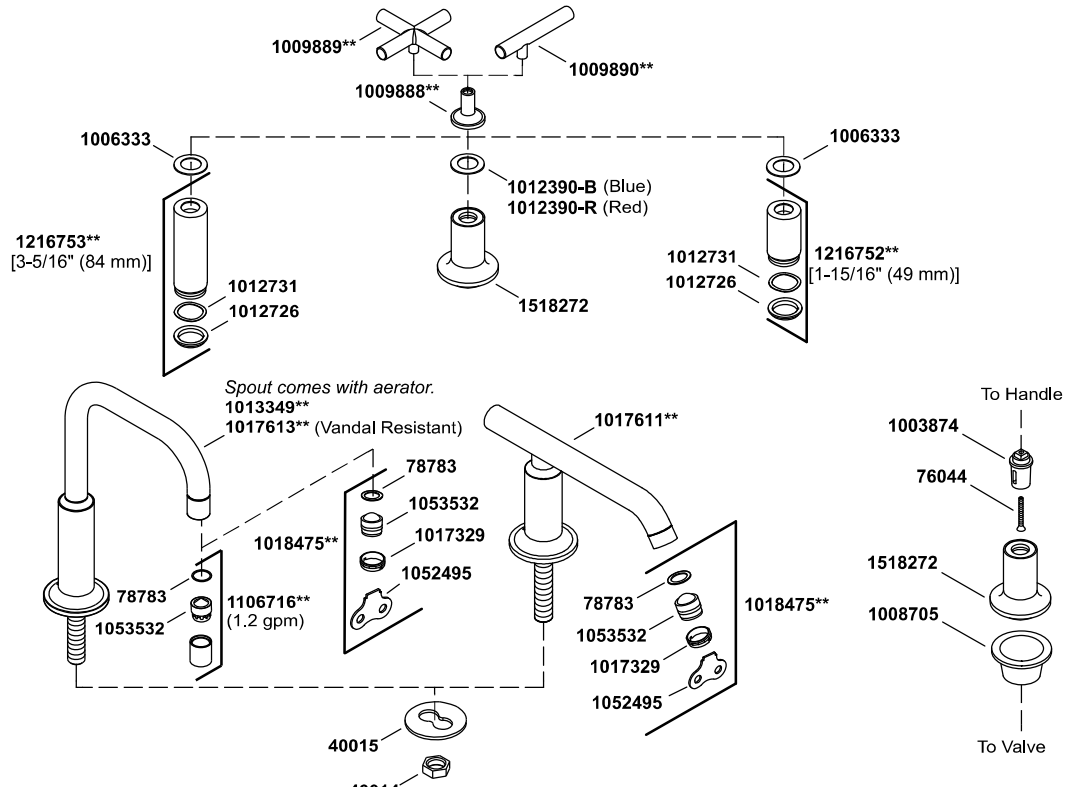

Purist® Widespread bathroom sink faucet

Widespread bathroom sink faucet with Lever handles, 1.2 gpm
K-14406-4

COMPLETE DRAIN OPTIONS

Other Stoppers & Optional Drain Components

NOTE: Click on the drawing to view a colored photo for reference.

1111111-8- F

©2019 Kohler Co.

Purist® Widespread bathroom sink faucet

Widespread bathroom sink faucet with Lever handles, 1.2 gpm
K-14406-4

Compare the valve in your faucet to those shown below. Click on the drawing to view a colored image of the part. Components are not interchangeable between assemblies.