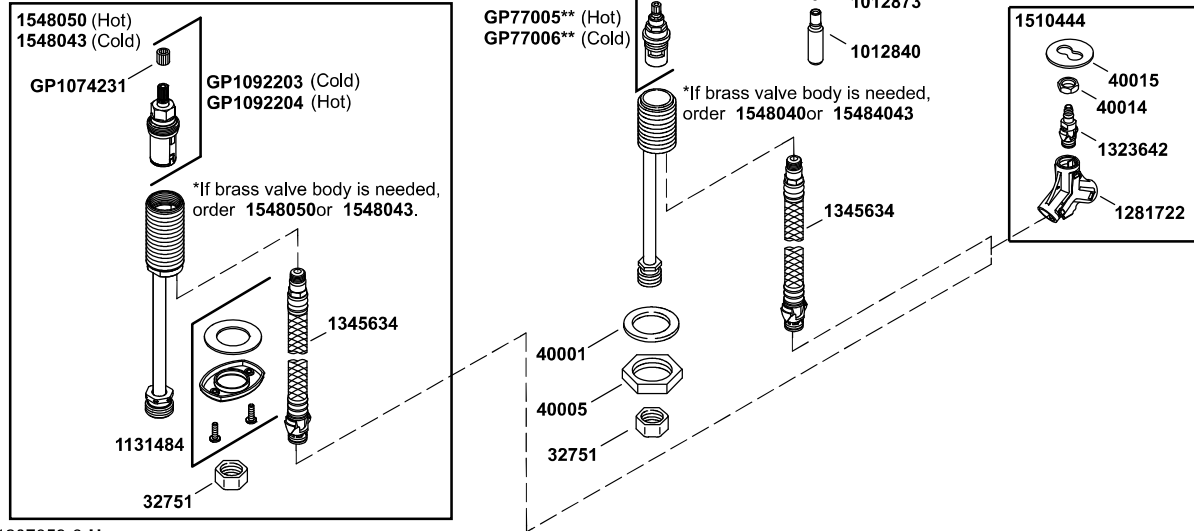

Purist® Widespread bathroom sink faucet

Widespread bathroom sink faucet with Lever handles, 1.2 gpm
K-14406-4

COMPLETE DRAIN OPTIONS

Other Stoppers & Optional Drain Components

NOTE: Click on the drawing to view a colored photo for reference.

1111111-8- F

©2019 Kohler Co.

Purist® Widespread bathroom sink faucet

Widespread bathroom sink faucet with Lever handles, 1.2 gpm
K-14406-4

Compare the valve in your faucet to those shown below. Click on the drawing to view a colored image of the part. Components are not interchangeable between assemblies.