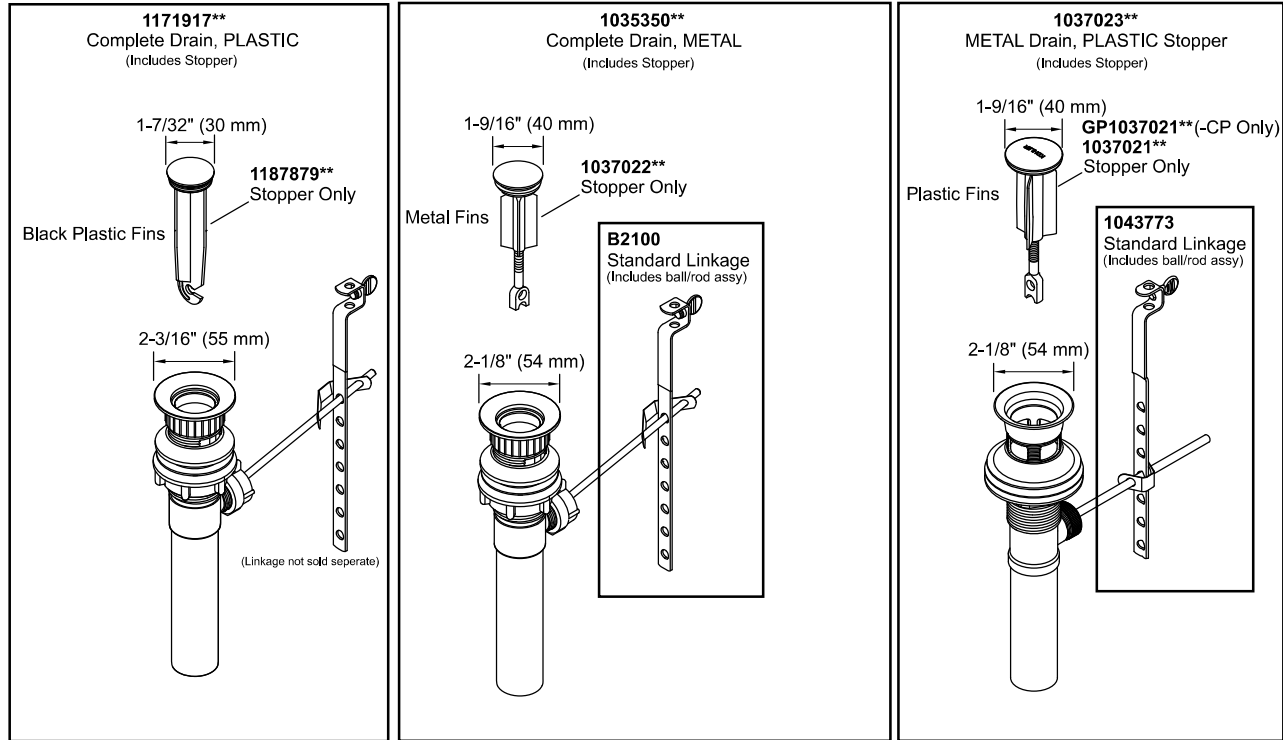

Purist® Widespread bathroom sink faucet

Widespread bathroom sink faucet with Lever handles, 1.2 gpm
K-14406-4

COMPLETE DRAIN OPTIONS

Other Stoppers & Optional Drain Components

NOTE: Click on the drawing to view a colored photo for reference.

1111111-8- F

©2019 Kohler Co.

Purist® Widespread bathroom sink faucet

Widespread bathroom sink faucet with Lever handles, 1.2 gpm
K-14406-4

Compare the valve in your faucet to those shown below. Click on the drawing to view a colored image of the part. Components are not interchangeable between assemblies.