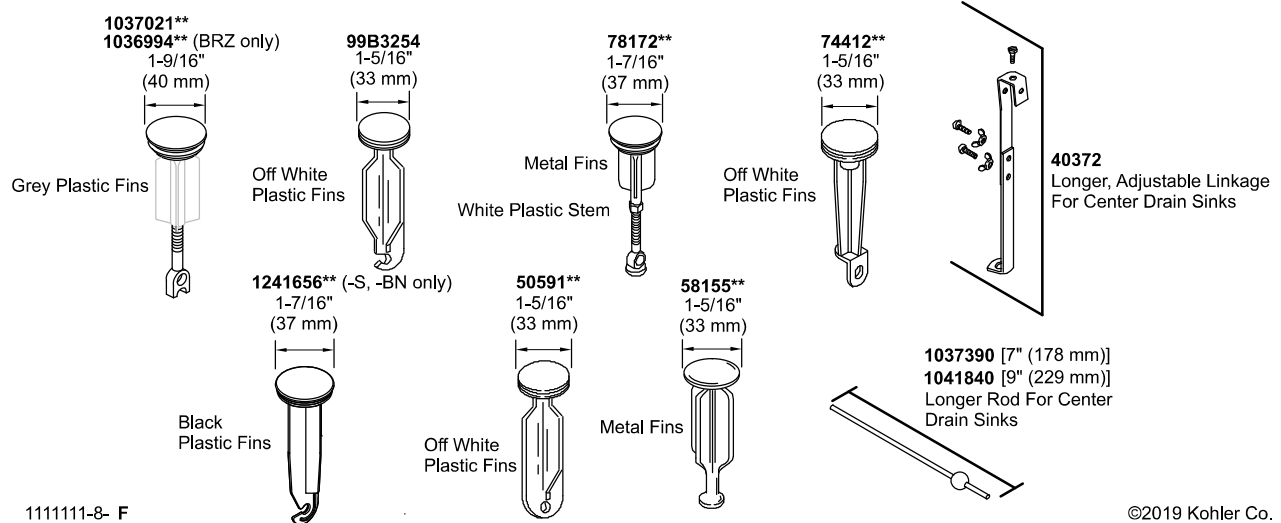

Purist® Widespread bathroom sink faucet

Widespread bathroom sink faucet with Lever handles, 1.2 gpm
K-14406-4

COMPLETE DRAIN OPTIONS

Other Stoppers & Optional Drain Components

NOTE: Click on the drawing to view a colored photo for reference.

1111111-8- F

©2019 Kohler Co.

Purist® Widespread bathroom sink faucet

Widespread bathroom sink faucet with Lever handles, 1.2 gpm
K-14406-4

Compare the valve in your faucet to those shown below. Click on the drawing to view a colored image of the part. Components are not interchangeable between assemblies.