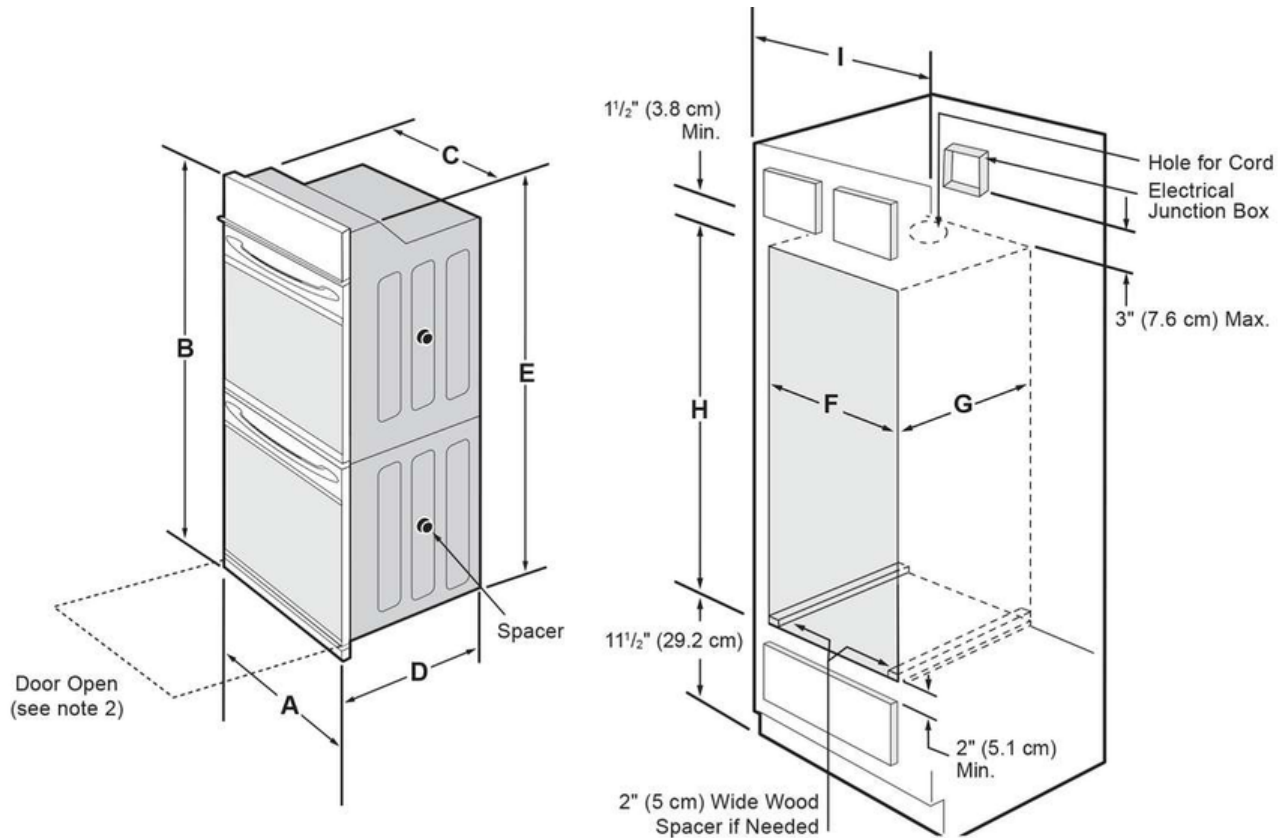

FCWD2727AS, FCWD2727AW, FCWD2727AB

Version : 09/21

NOTES:

1. Allow at least 21" (53.3 cm) clearance in front of oven for door depth when it is open.
2. Dimension G (cutout depth) is critical to the proper installation of the built-in oven. If the oven trim does not butt against the cabinet, or if noise is heard on convection models, verify dimension G to assure it is according to the required dimension.
3. For a cutout height greater than 49³/₈" (125.4) add 2"(5 cm) wide wood shims of appropriate height to each side of the opening under the appliance side rails. You can order a larger bottom trim through a service center.
4. If the junction box is below the oven, longer conduit cables are available through a service center.

PRODUCT DIMENSIONS					
A	B	C	D		E
27 (68.6)	50 ⁷ / ₈ (129.2)	24 ⁵ / ₈ (62.5)	24 ³ / ₄ (62.9)		48 ⁵ / ₈ (123.5)
CUTOUT DIMENSIONS AND CABINET WIDTH					
F		G	H. Standard Height (**Others, see note 3)		I
Min.	Max.	Min.	Min.	Max.	
24 ⁷ / ₈ (63.2)	25 ¹ / ₄ (64.1)	24 (61.0)	48 ⁷ / ₈ (124.1)	50 ¹ / ₄ (127.6)	27 ¹ / ₈ (68.9) Min