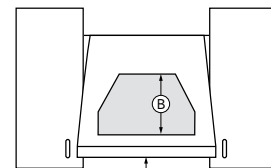

Model CP55IQ

Model CP57E

Model CP57IQ

Only the 46-3/8" width is available in both depths

A. Installation height above the cooking surface 24-30"

B. The distance from bottom of range hood to top of range hood: 11"