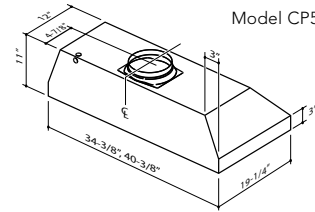

Model CP55IQ

Model CP57E

Model CP57IQ

Only the 46-3/8" width is available in both depths

A. Installation height above the cooking surface 24-30"

B. The distance from bottom of range hood to top of range hood: 11"