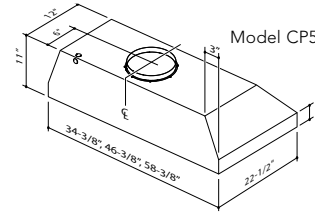

Model CP55IQ

Model CP57E

Model CP57IQ

Only the 46-3/8" width is available in both depths

A. Installation height above the cooking surface 24-30"

B. The distance from bottom of range hood to top of range hood: 11"