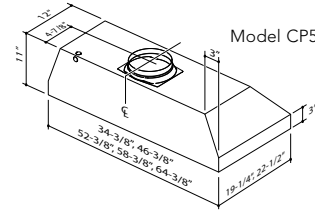

Model CP55IQ

Model CP57E

Model CP57IQ

Only the 46-3/8" width is available in both depths

A. Installation height above the cooking surface 24-30"

B. The distance from bottom of range hood to top of range hood: 11"