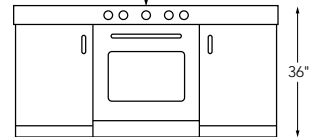

Model CP55IQ

Model CP57E

Model CP57IQ

Only the 46-3/8" width is available in both depths

A. Installation height above the cooking surface 24-30"

B. The distance from bottom of range hood to top of range hood: 11"