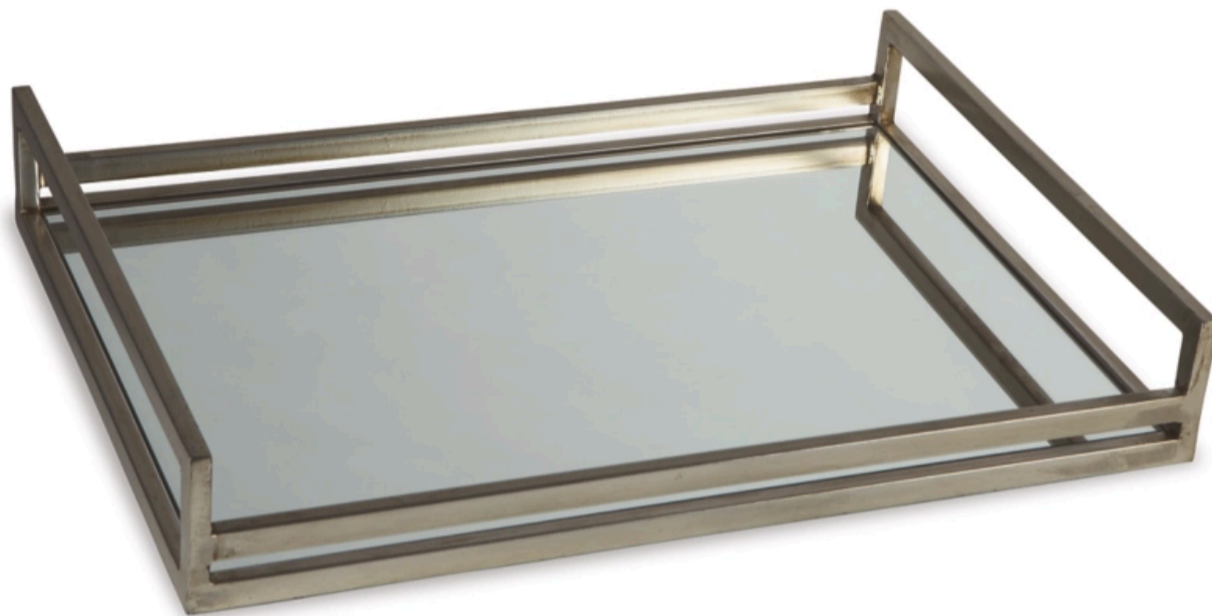

## Derex Tray

SKU - A2000255 | Status - Current

 **ARCADIA - \$31.55** (USD)

**General Dimensions: Metric**   
 19.75" W x 14" D x 3.25" H

**Weight** : 7 lbs. | **Cube** : 1.29 ft

**Style:** Contemporary

**Showroom:** Signature Design

## PRODUCT DESCRIPTION

Corral magazines on the coffee table, house cosmetics on a vanity or simply serve a stylish breakfast in bed. No matter how it's used, this mirrored glass tray delivers fabulous form with fantastic function.

- Made of metal
- Champagne-tone finish
- Mirrored glass bottom
- Clean with a soft, dry cloth