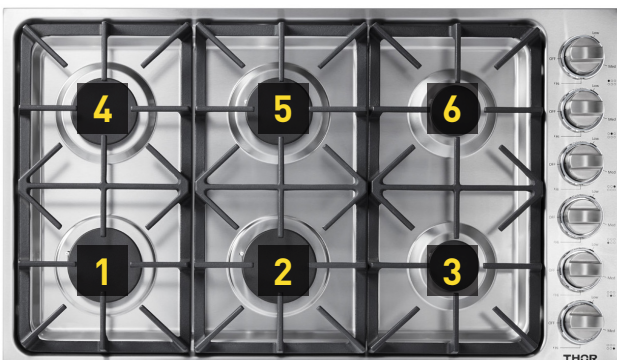

**Product:** 36 Inch Professional Drop-In Gas Cooktop with Six Burners in Stainless Steel

**Model Number:** TGC3601 **UPC#:** 850018999502

### TECHNICAL DETAILS

Appliance Type	Built-In
Fuel Type	Gas
Ignition Type	Electrical
Cooktop Control Type	Standard Dial Control
Control Location	Right
Color/Finish	Stainless Steel
Knobs Material	Metal Knob - Acrylic Trim Ring for Blue LED
Commercial/Residential	Residential

### FEATURES & BENEFITS

- + **Six High-Intensity Burners** - Six sealed burners, including two high-intensity 18,000 BTU power burners that produces fast, intense heat and contains spills to make cleaning quick and easy.
- + **Professional Illuminated Knobs** - Metal constructed knobs provide easy access to flame settings and illuminate a striking blue when in operation.
- + **Stainless Steel Cooktop** - Adds a sleek, modern design to any kitchen; this product is designed with a single piece of stainless steel to withstand spills and grease for easy cleaning.
- + **Continuous Cast Iron Grates** - Heavy-duty, edge-to-edge, porcelain-coated cast iron grates allow for easy movement of pans between burners.
- + **Automatic Electric Ignition** - Eliminates the need to manually light the burners and protects the user from the likelihood of a burn because lighters and matches are not needed. It also saves money by using less gas than a standing pilot range.
- + **Liquid Propane Option** - LP convertible with liquid propane conversion kit included.
- + **Wok Ring** - Features a wok ring that provides extra stability for cooking with round-bottom woks.