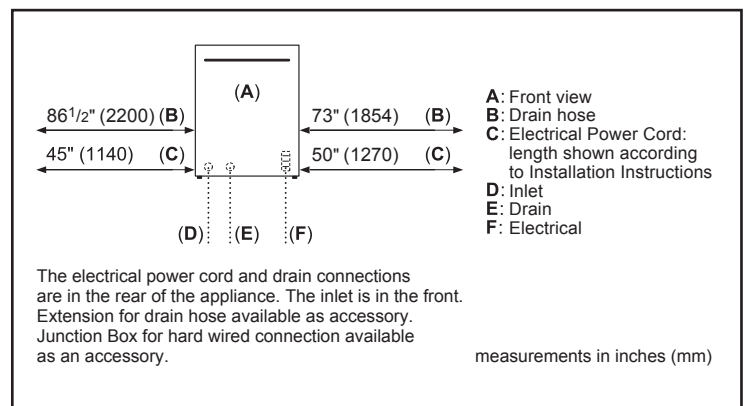

24" Recessed Handle Dishwasher

100 Series – Stainless Steel SHE3AEM5N

Installation Details

The electrical power cord and drain connections are in the rear of the appliance. The inlet is in the front. Extension for drain hose available as accessory. Junction Box for hard wired connection available as an accessory.