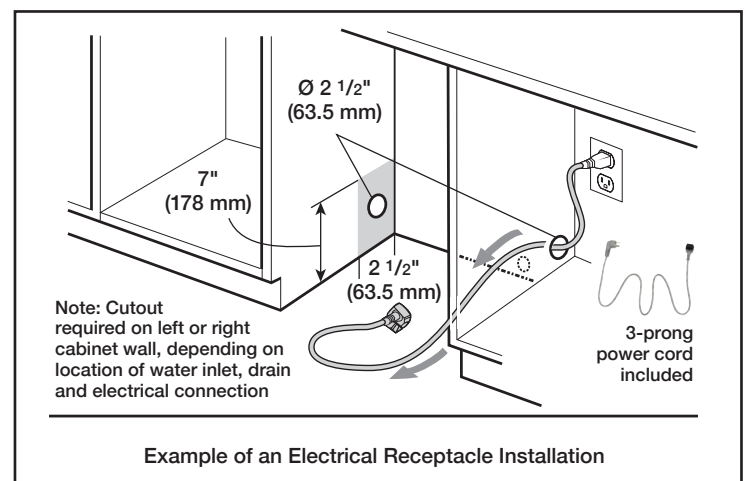

Notes: All height, width and depth dimensions are shown in inches. BSH reserves the absolute and unrestricted right to change product materials and specifications, at any time, without notice. Consult the product's installation instructions for final dimensional data and other details prior to making cutout.

24" Recessed Handle Dishwasher

100 Series – Stainless Steel SHE3AEM5N

Installation Details

The electrical power cord and drain connections are in the rear of the appliance. The inlet is in the front. Extension for drain hose available as accessory. Junction Box for hard wired connection available as an accessory.