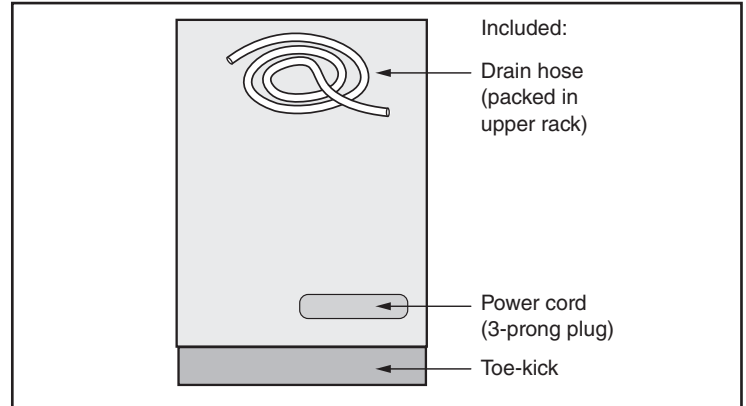

Notes: All height, width and depth dimensions are shown in inches. BSH reserves the absolute and unrestricted right to change product materials and specifications, at any time, without notice. Consult the product's installation instructions for final dimensional data and other details prior to making cutout.

24" Recessed Handle Dishwasher

100 Series – Stainless Steel SHE3AEM5N

Installation Details

The electrical power cord and drain connections are in the rear of the appliance. The inlet is in the front. Extension for drain hose available as accessory. Junction Box for hard wired connection available as an accessory.