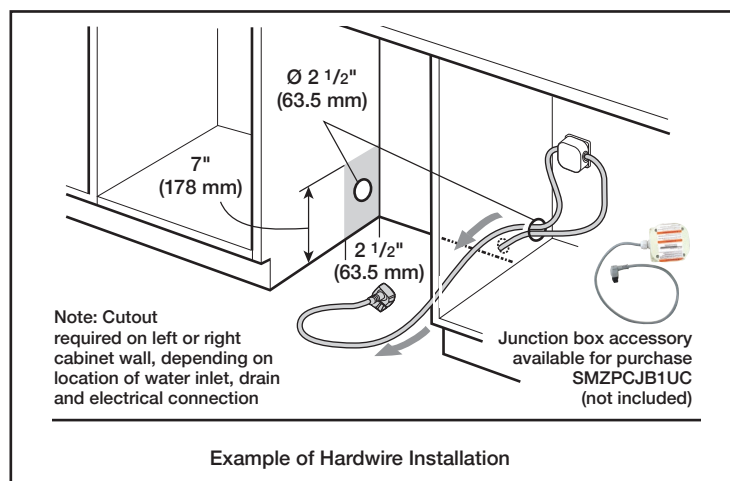

Notes: All height, width and depth dimensions are shown in inches. BSH reserves the absolute and unrestricted right to change product materials and specifications, at any time, without notice. Consult the product's installation instructions for final dimensional data and other details prior to making cutout.

24" Recessed Handle Dishwasher

100 Series – Stainless Steel SHE3AEM5N

Installation Details

The electrical power cord and drain connections are in the rear of the appliance. The inlet is in the front. Extension for drain hose available as accessory. Junction Box for hard wired connection available as an accessory.