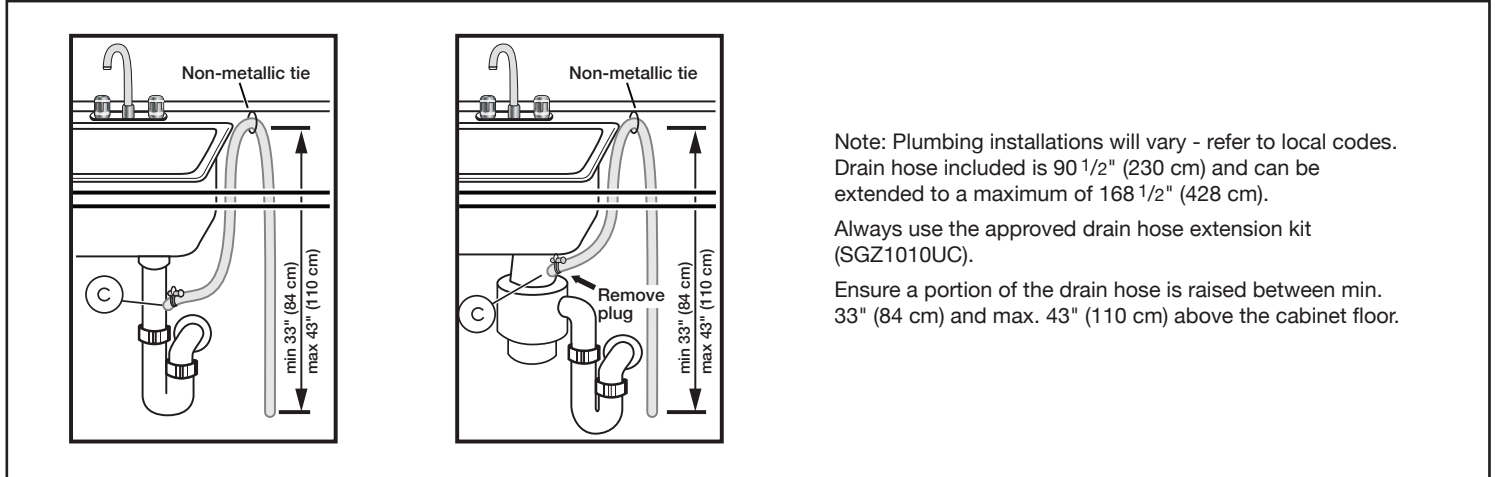

Notes: All height, width and depth dimensions are shown in inches. BSH reserves the absolute and unrestricted right to change product materials and specifications, at any time, without notice. Consult the product's installation instructions for final dimensional data and other details prior to making cutout.

24" Recessed Handle Dishwasher

100 Series – Stainless Steel SHE3AEM5N

BOSCH

Invented for life

Installation Details

Note: Plumbing installations will vary - refer to local codes. Drain hose included is 90 1/2" (230 cm) and can be extended to a maximum of 168 1/2" (428 cm).

Always use the approved drain hose extension kit (SGZ1010UC).

Ensure a portion of the drain hose is raised between min. 33" (84 cm) and max. 43" (110 cm) above the cabinet floor.

Accessories: To purchase Bosch accessories, cleaners & parts please visit www.bosch-home.com/us/store or call 1-800-944-2904 (Mon to Fri 5 am to 6 pm PST, Sat 6 am to 3 pm PST).