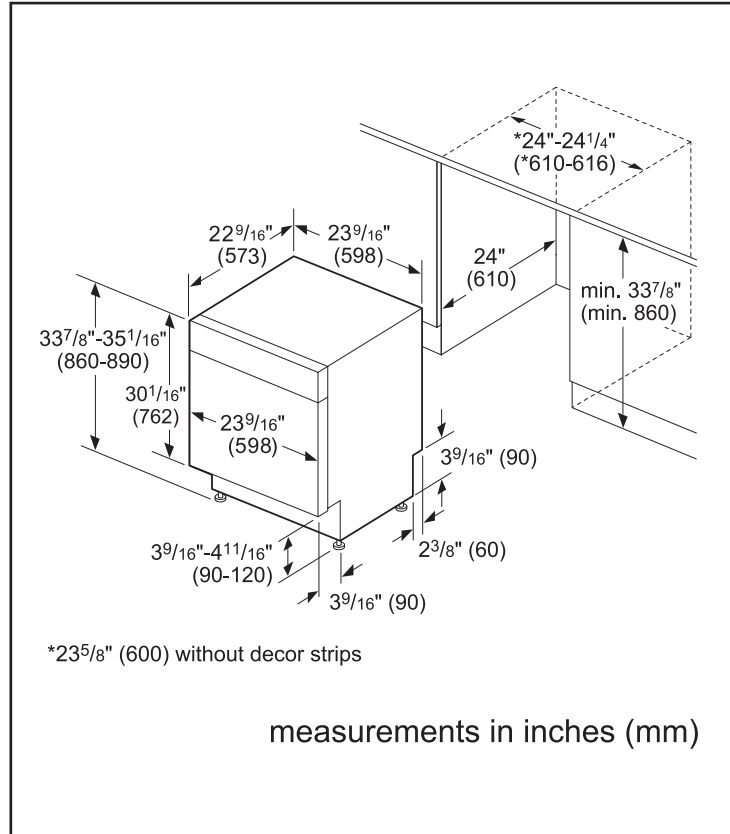

Notes: All height, width and depth dimensions are shown in inches. BSH reserves the absolute and unrestricted right to change product materials and specifications, at any time, without notice. Consult the product's installation instructions for final dimensional data and other details prior to making cutout.

24" Recessed Handle Dishwasher

100 Series – Stainless Steel SHE3AEM5N

Installation Details

The electrical power cord and drain connections are in the rear of the appliance. The inlet is in the front. Extension for drain hose available as accessory. Junction Box for hard wired connection available as an accessory.