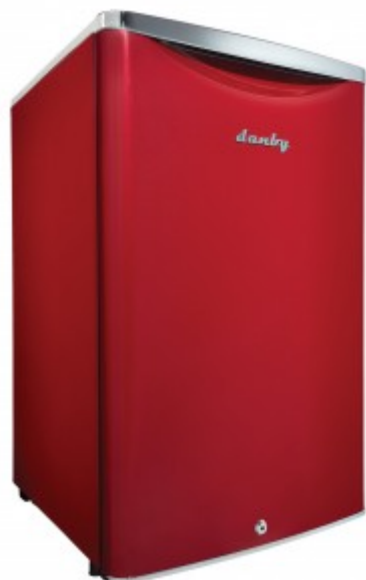

DAR044A6LDB

FEATURES

- ▶ 4.4 cu. ft. (124 L) capacity compact all refrigerator
- ▶ Energy Star® compliant
- ▶ Environmentally friendly R600a refrigerant
- ▶ Metallic door and chassis finish
- ▶ Black interior
- ▶ Integrated door shelving with tall bottle storage
- ▶ Vegetable crisper and cover
- ▶ Chrome-trimmed glass shelves
- ▶ Interior white LED light
- ▶ Scratch resistant chrome worktop
- ▶ CanStor® beverage dispensing system
- ▶ Reversible door hinge
- ▶ Door lock
- ▶ Automatic defrost
- ▶ Rubber-grip chrome ergonomic door handle
- ▶ Smooth back design

SPECIFICATIONS

Dimensions

Product Width	52.71 cm	20.75"
Product Depth	54.10 cm	21.30"
Product Height	84.00 cm	33.07"

UPC: 67638005201

WARRANTY

12 months parts and labor coverage with carry-in service. Installation and/or yearly maintenance (cleaning) are not covered under warranty.