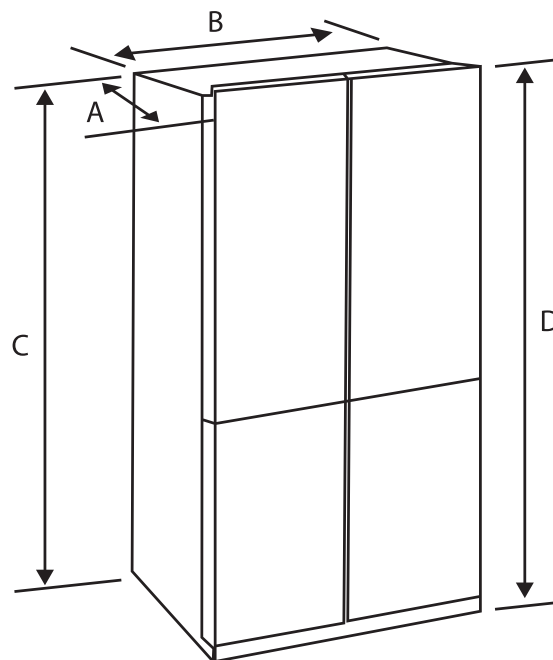

NET WEIGHT (LBS.)	295
SHIPPING WEIGHT (LBS.)	315
PRODUCT DIMENSIONS (W X H X D IN INCHES)	35 7/8 x 70 x 28 1/2

Technical Details

ELECTRICAL REQUIREMENT	115 - 120V, 60 Hz, 10A
-------------------------------	------------------------

36-Inch Counter Depth Refrigerator with Reveal™ Door

dacor

\$3,499

Product Dimensions

A - DEPTH (IN/MM)	28 ½ (723 MM)
B - WIDTH (IN/MM)	35 ⅞ (912 MM)
C - HEIGHT (IN/MM)	68 ⅞ (1748 MM)
D - OVERALL HEIGHT (IN/MM)	70 (1779 MM)

Installation Cutout Dimensions

01 - (IN/MM)	More than 2 (50 MM) recommended
02	125°
03 - (IN/MM)	58 (1472 MM)
04 - (IN/MM)	11 ⅞ (282 MM)
05 - (IN/MM)	24 (610 MM)
06 - (IN/MM)	1 ⅞ (47 MM)
07 - (IN/MM)	43 (1093 MM)