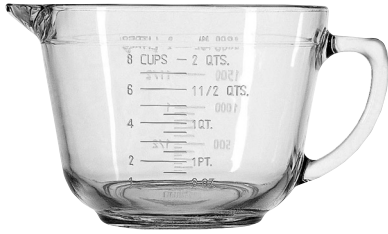

BATTER BOWLS

81605L20
2 qt. Batter Bowl
Clear | Open Stock | 4 Each