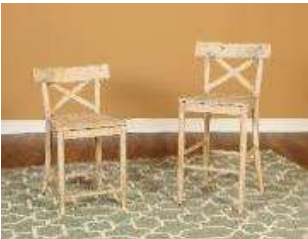

Callista

Item	Description	Available	30 days	31 - 60 days	61 - 90 days	Inbound Date
LCL100BST	(D680-21) Callista- 30" Barstool- Beach/Natural	157	0	0	52	8/13/2024
LCL100CST	(D680-22) Callista- 24" Counter Stool- Beach/Natural	392	0	0	0	9/13/2024