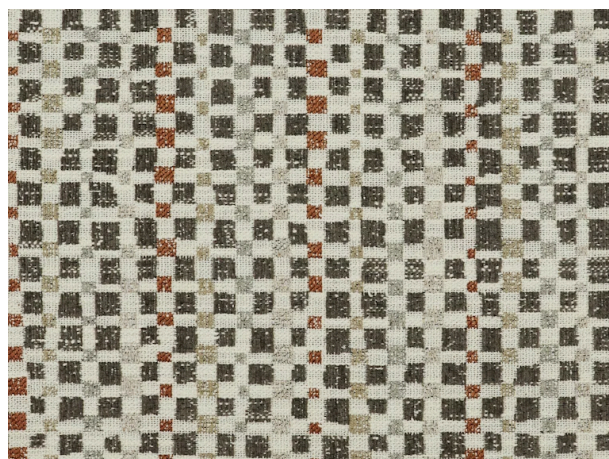

**Height:** 44" (111.8 cm)

**Seat Width:** 21" (53.3 cm)

**Seat Depth:** 20" (50.8 cm)

**Seat Height:** 20" (50.8 cm)

**Motion Type:** Reclining

**Finish:** Dark Brown

**Brand:** England

**Product Description:** The ultimate basic, the Kenzie chair features a high back perfect for relaxing after a long day. With its pub back, tailored rolled arm and tapered wood leg, it is a perfect accent to any home. This casual press back recliner is also available with a power option. Take a look at Maddox for the all leather version!

**Status:** Best Seller

**BODY: DUNBAR OCHRE**

9281

**SKU:** DUNBAR OCHRE  
(DUNOCH)  
**Bar Code:** 9281  
**Cover Type:** Geometric, Accent  
**Grade:** N  
**Color:** Multicolored  
**Color Family:** Multicolored  
**Polyester:** 100 %  
**Durability:** M/H  
**Cleaning Code:** S  
**Repeat Height:** 13.78" (35 cm)  
**Repeat Width:** 14.17" (36 cm)  
**Direction:** Railroad  
**Cover Collection:** Import  
**Fabric Code:** 22  
**Brand:** England  
**Disclaimer:** This fabric is available on chairs, ottomans & pillows ONLY. Due to characteristics of this fabric, natural variations including shading may occur. These variations should not be considered flaws.  
**Status:** New