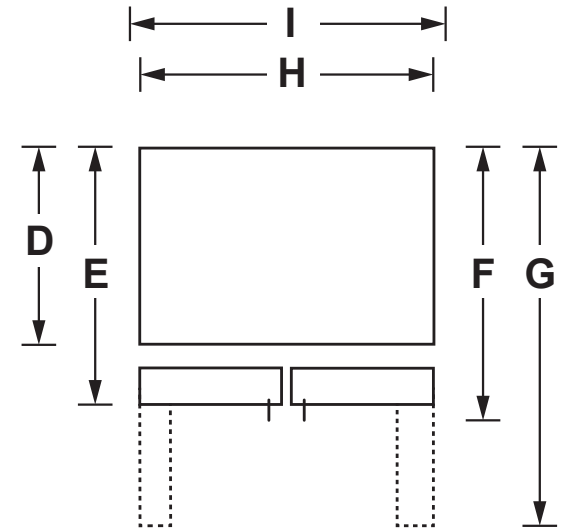

### DIMENSIONS AND INSTALLATION INFORMATION (IN INCHES)

OVERALL DIMENSIONS	Height to top of door - crown or flat (in.) <b>A</b>	<b>69-7/8</b>
	Height to top of hinge (in.) <b>B</b>	<b>69-3/4</b>
	Height to top of case (in.) <b>C</b>	<b>68-5/8</b>
	Case depth without door (in.) <b>D</b>	<b>29</b>
	Case depth less door handle (in.) <b>E</b>	<b>33-3/8</b>
	Case depth with door handle (in.) <b>F</b>	<b>37-7/8</b>
	Depth with fresh food door open 90° (in.) <b>G</b>	<b>48-3/8</b>
	Width (in.) <b>H</b>	<b>35-3/4</b>
	Width with door open 90° inc. door handle (in.) <b>I</b>	<b>43-3/4</b>
AIR CLEARANCES	Each side (in.)	<b>1/8</b>
	Top (in.)	<b>1</b>
	Back (in.)	<b>2</b>