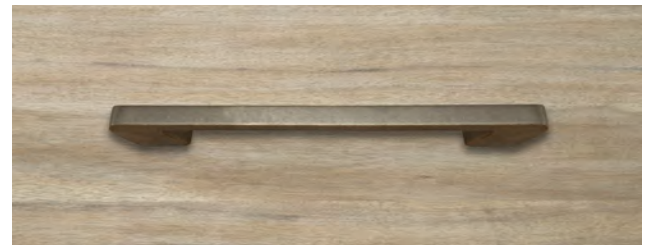

Finish and Hardware

Champagne Finish
with Aged Brass Finish Hardware

Built With You In Mind

- Dovetail drawer construction for long-lasting strength and durability.
- Stainless steel ball bearing drawer slides provide smooth movement and durability.
- Enjoy stylish and functional features to accommodate today's lifestyle needs.

Please note some color variations of our furniture finishes and fabrics are possible due to room lighting. Please use as a reference only.