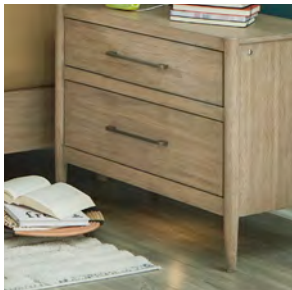

## Features

Pullout Valet Rods

Felt & Cedar Lined Drawers

USB Ports

Pathway Lighting

Chest  
1430-456