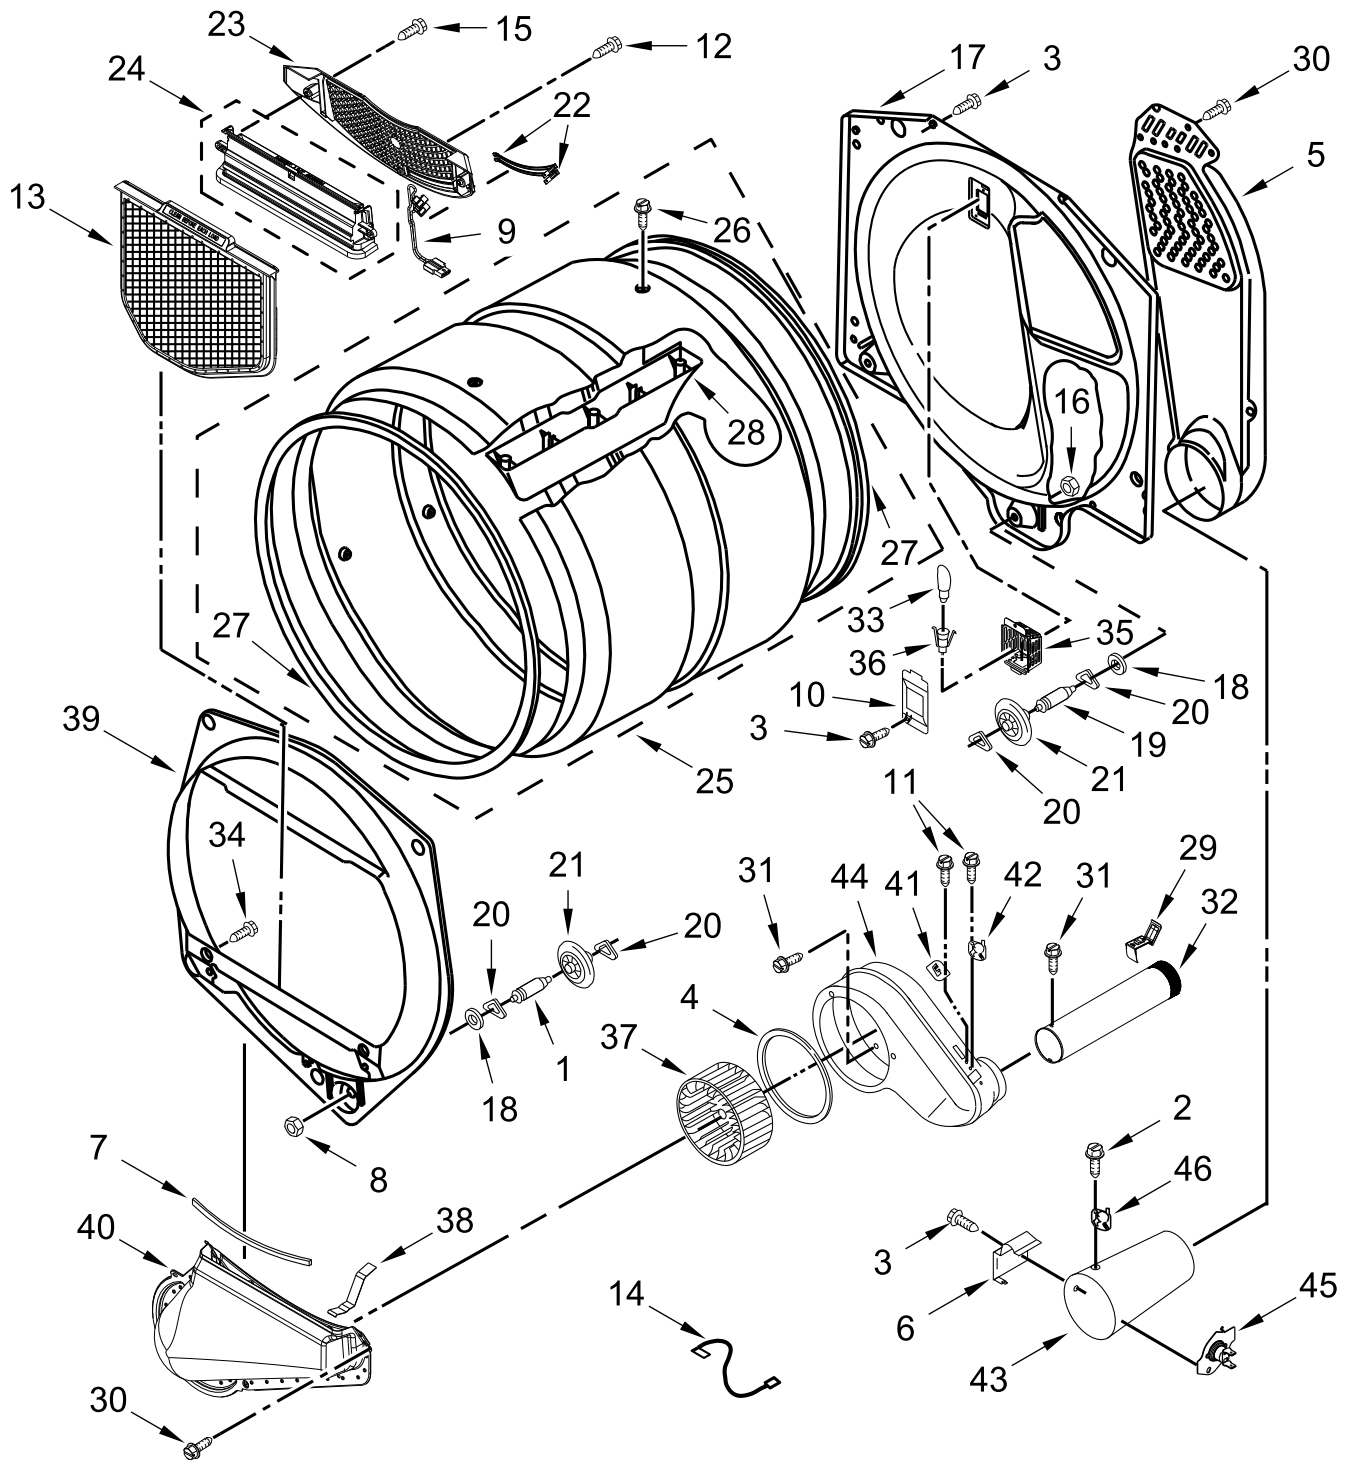

BULKHEAD PARTS

BULKHEAD PARTS

<u>Illus. No.</u>	<u>Part No.</u>	<u>Description</u>	<u>Illus. No.</u>	<u>Part No.</u>	<u>Description</u>	<u>Illus. No.</u>	<u>Part No.</u>	<u>Description</u>
1	W10359271	Shaft, Drum Roller - Right Hand Thread	17	W11162455	Bulkhead, Rear	33	3406124	Bulb, Light
			18	3387459	Washer	34	695240	Screw
2	90767	Screw	19	W10359272	Shaft, Drum Roller - Left Hand Thread	35	8578825	Bracket, Drum Light
3	3390647	Screw				36	W10214261	Socket, Light
4	697770	Seal, Plate Cover	20	W10512946	Washer, Tri Ring	37	W10349492	Wheel, Blower
5	W10293765	Assembly, Air Duct	21	W10314171	Roller, Support	38	W10345456	Clip, Spring
6	338906	Sensor, Radiant	22	3387223	Sensor, Electrode	39	697557	Bulkhead, Front
7	697814	Seal, Drum Front	23	W10692558	Grill, Outlet	40	8066168	Assembly, Lint Duct
8	3934666	Nut, Hex	24	W10685669	Assembly, Outlet Housing	41	3392519	Fuse, Thermal (91C)
9	W10298258	Harness, Sensor	25	W10545923	Assembly, Drum	42	8318268	Thermostat
10	3402841	Lens, Drum Light	26	W10219342	Screw	43	8573824	Funnel, Burner
11	693995	Screw	27	W10521118	Seal, Drum	44	8544362	Housing, Blower
12	3387230	Screw	28	697693	Baffle, Drum	45	8573713	Cut-Off, Thermal
13	W10049370	Screen, Lint	29	8572105	Clip, Exhaust	46	3391912	Thermostat, Hi Limit
14	3401707	Jumper, Wire	30	8533971	Screw			
15	3357011	Screw	31	489463	Screw			
16	W10001120	Nut, Hex (Left Hand Thread)	32	8066224	Pipe, Exhaust