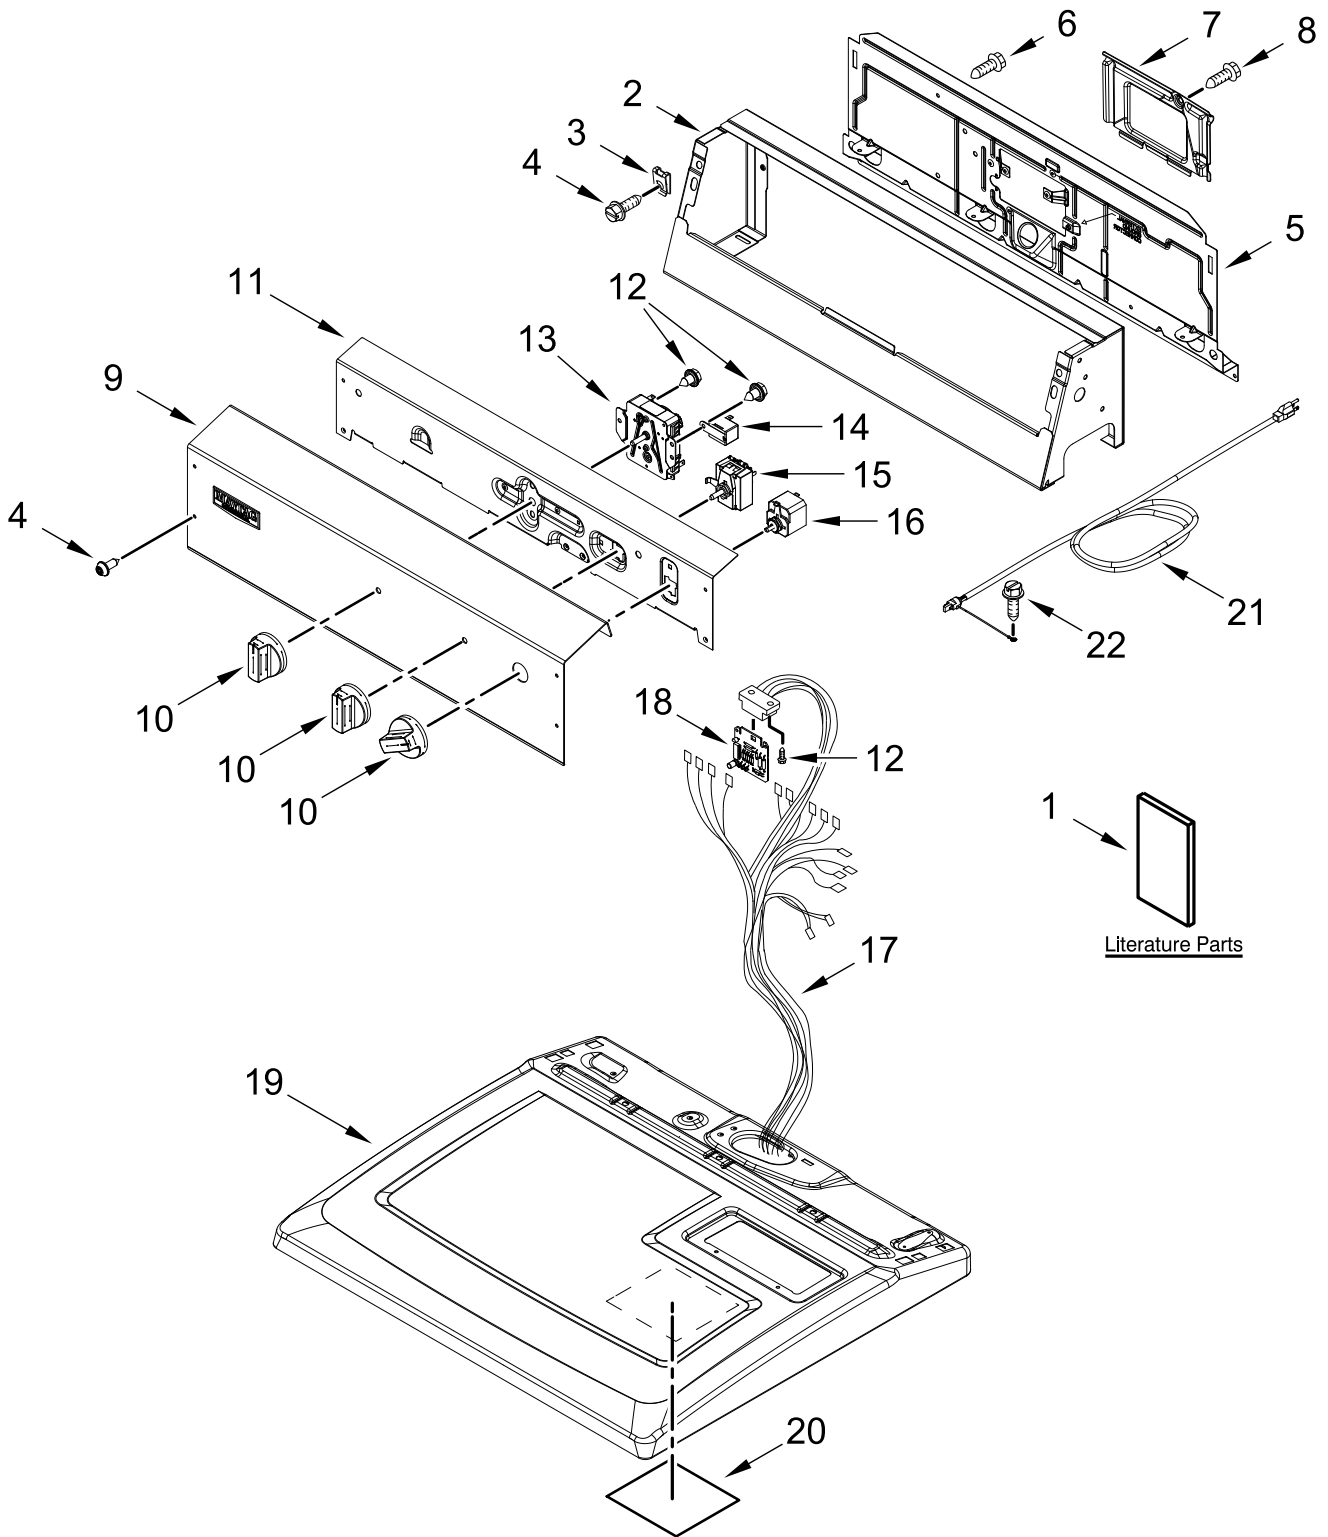

**GAS DRYER
(Residential Commercial-Grade)**

MODELS:

MGDP586KW0 (White)

TOP AND CONSOLE PARTS

TOP AND CONSOLE PARTS

<u>Illus. No.</u>	<u>Part No.</u>	<u>Description</u>	<u>Illus. No.</u>	<u>Part No.</u>	<u>Description</u>	<u>Illus. No.</u>	<u>Part No.</u>	<u>Description</u>
1		Literature Parts	7	8317339	Cover, Terminal Block	16	W11613271	Switch, Push-To-Start
	W11601611	Installation Instructions	8	3390631	Screw	17	W11551562	Harness, Main
	W11601607	Use and Care Guide	9	W11547354	Fascia	18	W10476828	Control, Electronic
	W11601605	Wiring Diagram	10		Knob	19		Top
	W11601608	Quick Start Guide		W11567082	Stainless		W10772880	White
2	W11124005	Console	11	W11547331	Bracket, Back	20	W10836097	Panel, Dampening
3	W10131123	Nut, "U"	12	8533971	Screw	21	W10869141	Cord, Power
4	W10386302	Screw	13	W10185992	Timer Assembly (60 Hz.)	22	W10773242	Screw
5	W10863352	Panel, Rear (Console)	14	694419	Buzzer, Mini			
6	3390647	Screw	15	3405155	Switch, Rotary (5 POS)			