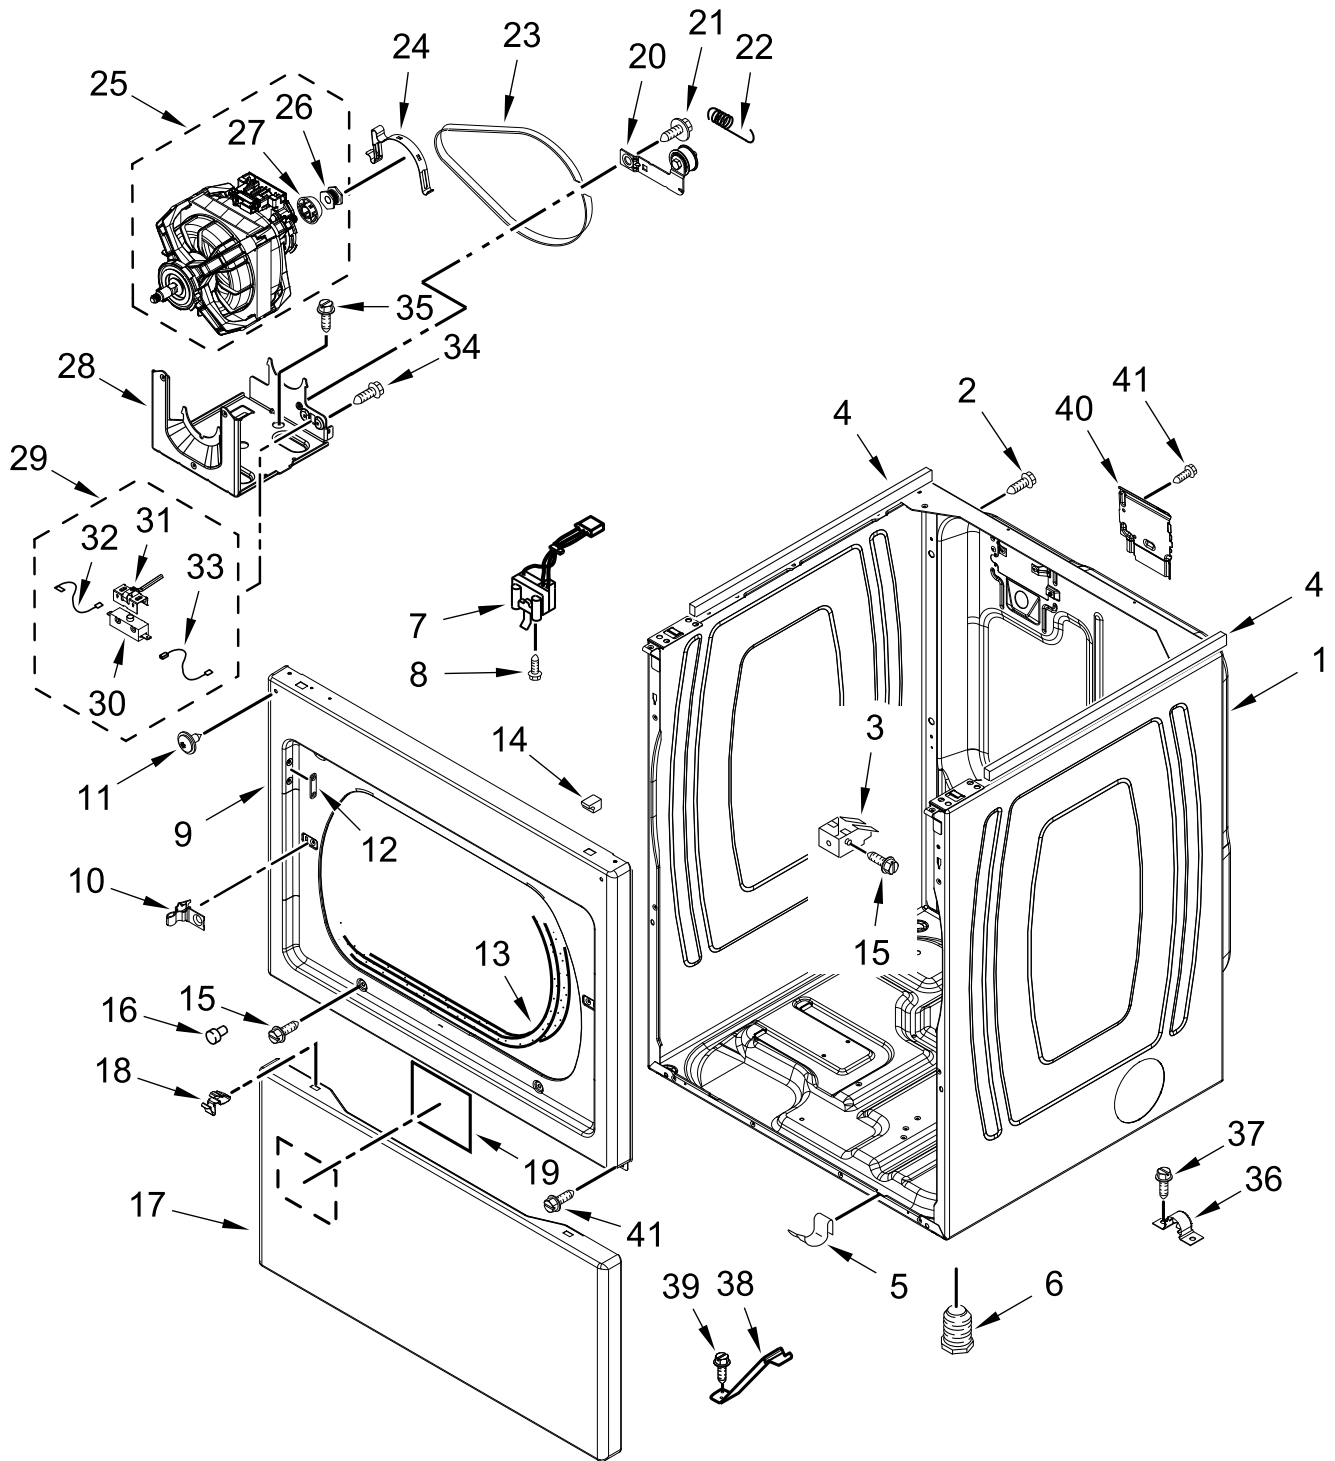

CABINET PARTS

CABINET PARTS

<u>Illus. No.</u>	<u>Part No.</u>	<u>Description</u>	<u>Illus. No.</u>	<u>Part No.</u>	<u>Description</u>	<u>Illus. No.</u>	<u>Part No.</u>	<u>Description</u>
1		Cabinet	14	345670	Lock Top	29	8066134	Switch Assembly
	W11161907	White	15	3357011	Screw	30	3394881	Switch, Belt
2	W10773242	Screw	16	693152	Bumper	31	8066120	Lever, Belt Switch
3	3391846	Clip, Front Panel	17		Panel, Toe	32	W10167612	Wire, Belt Switch
4	W11241070	Seal, Foam		697215	White	33	3398948	Wire, Jumper (Broken Belt Switch)
5	W10291934	Clip	18	3388229	Retainer	34	98129	Screw
6	W10073890	Leveling Leg Assembly	19	W10836097	Panel, Dampening	35	343641	Screw
7	W10569603	Switch, Door	20	W10344193	Pulley-Idler Assembly	36	3387561	Clamp, Pipe
8	697773	Screw	21	3389420	Screw	37	8533971	Screw
9	W10694688	Panel, Front	22	W10446781	Spring, Idler	38	8529757	Bracket, Burner
10	W11224633	Strike, Door	23	W10131172	Belt, Drive	39	693995	Screw
11	W10879744	Screw	24	660658	Clamp, Motor	40	W11378153	Cover, Terminal
12		Plug, Hinge	25	W10396031	Motor	41	3390631	Screw
	W10191265	White	26	3394341	Pulley, Motor			
13	3387242	Seal, Front Panel	27	3393657	Restrainer, Belt			
			28	3387118	Bracket, Motor