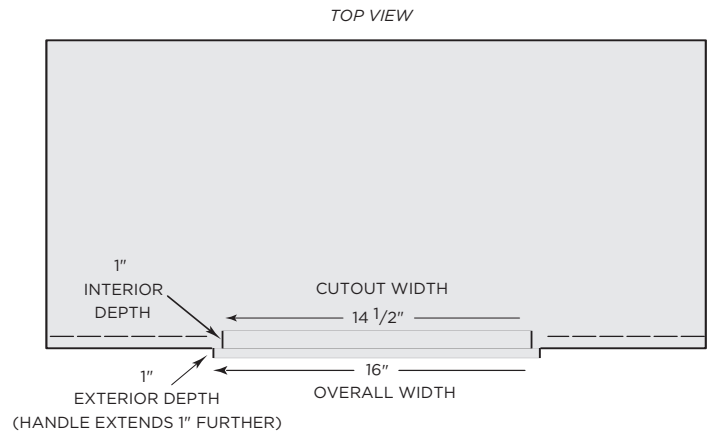

CSA2014 INSTALL GUIDE

DIMENSIONAL RENDERINGS

Overall Product Dimensions			
Model No.	Height	Width	Depth
CSA2014	22"	16"	3"

Cutout Dimensions for Island			
Model No.	Height	Width	Depth
CSA2014	20 1/2"	14 1/2"	1"

Install Notes:

- ✓ 2 anchor points are located on each side of the doors interior frame (top, bottom, left and right)
- ✓ Due to wide variance of possible building materials, anchors are not included
- ✓ When inserting your anchors be sure to use a framing square to ensure the door is not pulled out of square
- ✓ These specs are accurate but we always suggest having the product physically on site to ensure full understanding of how this product will coordinate with your build