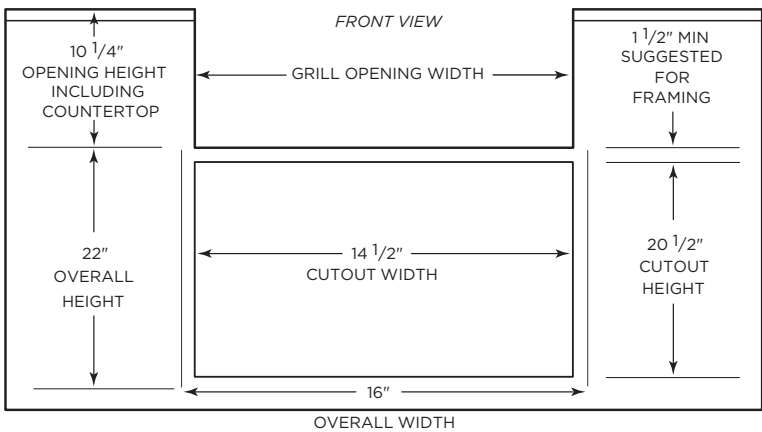

CSA2014 INSTALL GUIDE

DIMENSIONAL RENDERINGS

Overall Product Dimensions			
Model No.	Height	Width	Depth
CSA2014	22"	16"	3"

Cutout Dimensions for Island			
Model No.	Height	Width	Depth
CSA2014	20 1/2"	14 1/2"	1"

Install Notes:

- ✓ 2 anchor points are located on each side of the doors interior frame (top, bottom, left and right)
- ✓ Due to wide variance of possible building materials, anchors are not included
- ✓ When inserting your anchors be sure to use a framing square to ensure the door is not pulled out of square
- ✓ These specs are accurate but we always suggest having the product physically on site to ensure full understanding of how this product will coordinate with your build