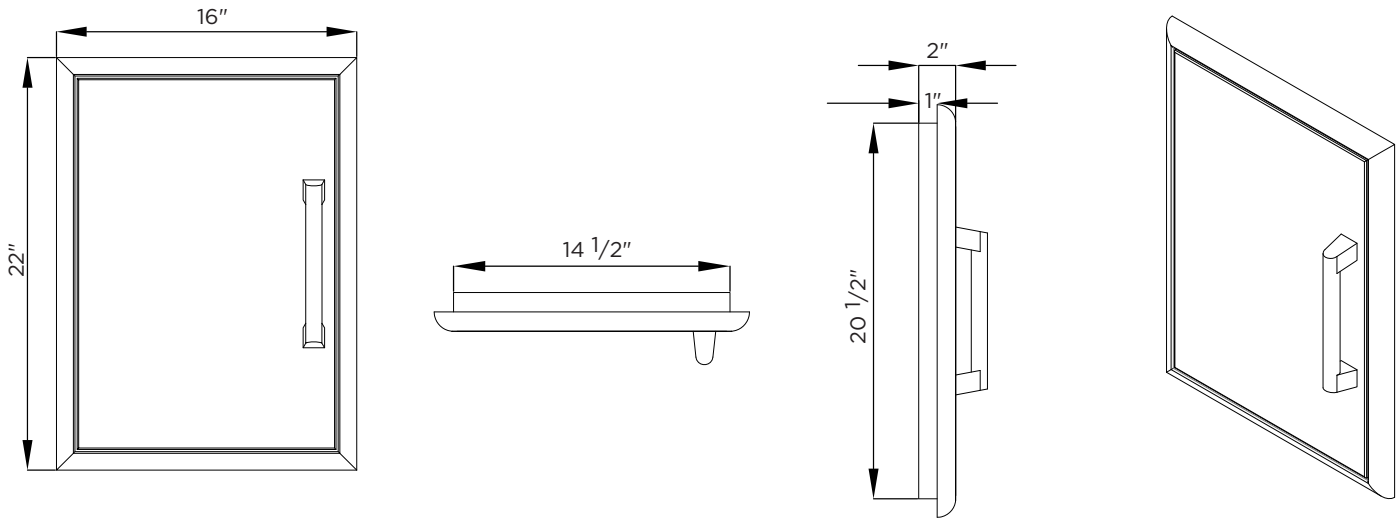

CSA2014 INSTALL GUIDE

DIMENSIONAL RENDERINGS

Overall Product Dimensions			
Model No.	Height	Width	Depth
CSA2014	22"	16"	3"

Cutout Dimensions for Island			
Model No.	Height	Width	Depth
CSA2014	20 1/2"	14 1/2"	1"

Install Notes:

- ✓ 2 anchor points are located on each side of the doors interior frame (top, bottom, left and right)
- ✓ Due to wide variance of possible building materials, anchors are not included
- ✓ When inserting your anchors be sure to use a framing square to ensure the door is not pulled out of square
- ✓ These specs are accurate but we always suggest having the product physically on site to ensure full understanding of how this product will coordinate with your build