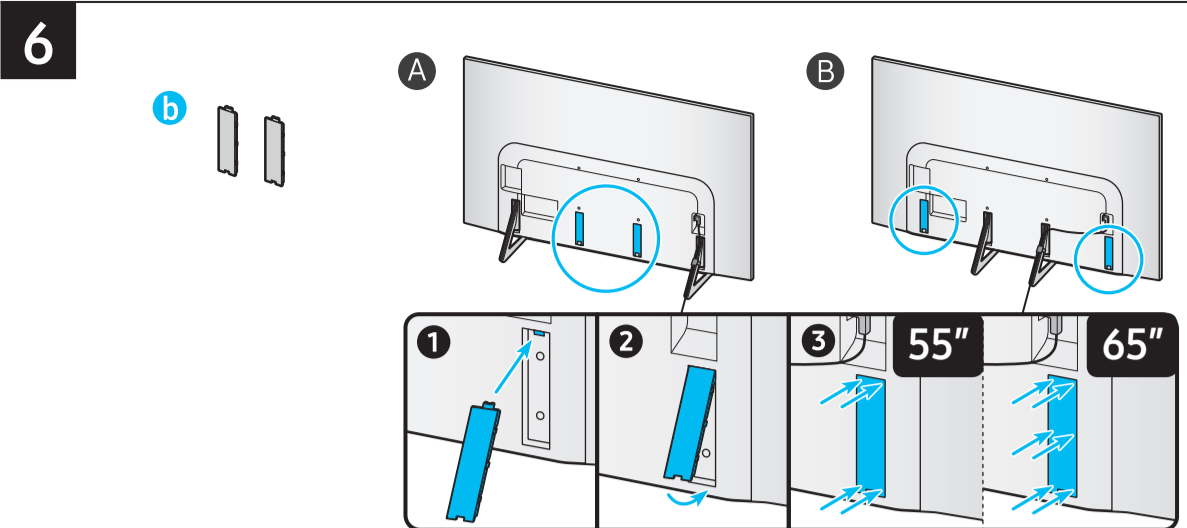

SAMSUNG

Unpacking and Installation Guide

USB	USB ↔	OPTICAL	
ARC	HDMI (eARC)	LAN	
	HDMI	ANT	

Scan this QR code with your smart phone to see helpful videos.

1 **55"**

65"

2 **3**

4

	A	B	C	D	E	F	G	H
55S85D	48.3 inches (1225.7 mm)	27.8 inches (705.6 mm)	1.3 inches (33.9 mm)	30.5 inches (774.4 mm)	9.3 inches (235.3 mm)	54.6 inches	28.7 lbs (13.0 kg)	29.5 lbs (13.4 kg)
65S85D	57.0 inches (1446.6 mm)	32.7 inches (829.7 mm)	1.3 inches (33.9 mm)	35.3 inches (897.8 mm)	10.4 inches (263.3 mm)	64.5 inches	38.4 lbs (17.4 kg)	39.2 lbs (17.8 kg)

*: 0-9, A-Z

	VESA A x B (mm)	C (mm)	D	E x 4	F (mm)	G (inches)	H (inches)	I (inches)
55S85D	300 x 200	19-21	C + ★	M8	1.25	12.5	18.2	7.4
65S85D			C + ★	M8	1.25	17.4	22.6	7.4

*: 0-9, A-Z

★ : Wall-Mount Bracket