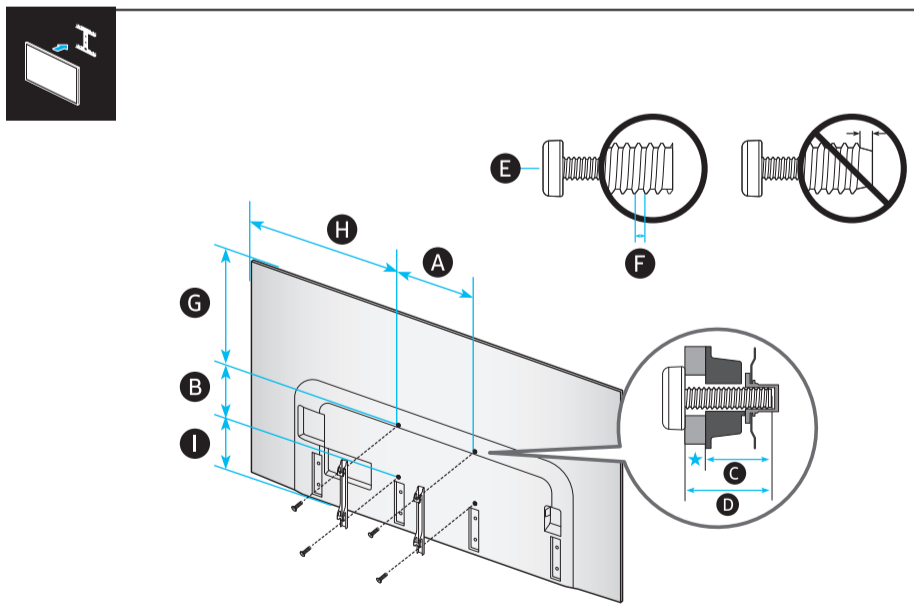

SAMSUNG

Unpacking and Installation Guide

USB	USB ↔	OPTICAL	
ARC	HDMI (eARC)	LAN	
	HDMI	ANT	

Scan this QR code with your smart phone to see helpful videos.

1 **55"**

65"

2 **3**

4

	A	B	C	D	E	F	G	H
55S85D	48.3 inches (1225.7 mm)	27.8 inches (705.6 mm)	1.3 inches (33.9 mm)	30.5 inches (774.4 mm)	9.3 inches (235.3 mm)	54.6 inches	28.7 lbs (13.0 kg)	29.5 lbs (13.4 kg)
65S85D	57.0 inches (1446.6 mm)	32.7 inches (829.7 mm)	1.3 inches (33.9 mm)	35.3 inches (897.8 mm)	10.4 inches (263.3 mm)	64.5 inches	38.4 lbs (17.4 kg)	39.2 lbs (17.8 kg)

*: 0-9, A-Z

	VESA A x B (mm)	C (mm)	D	E x 4	F (mm)	G (inches)	H (inches)	I (inches)
55S85D	300 x 200	19-21	C + ★	M8	1.25	12.5	18.2	7.4
65S85D			C + ★	M8	1.25	17.4	22.6	7.4

*: 0-9, A-Z

★ : Wall-Mount Bracket