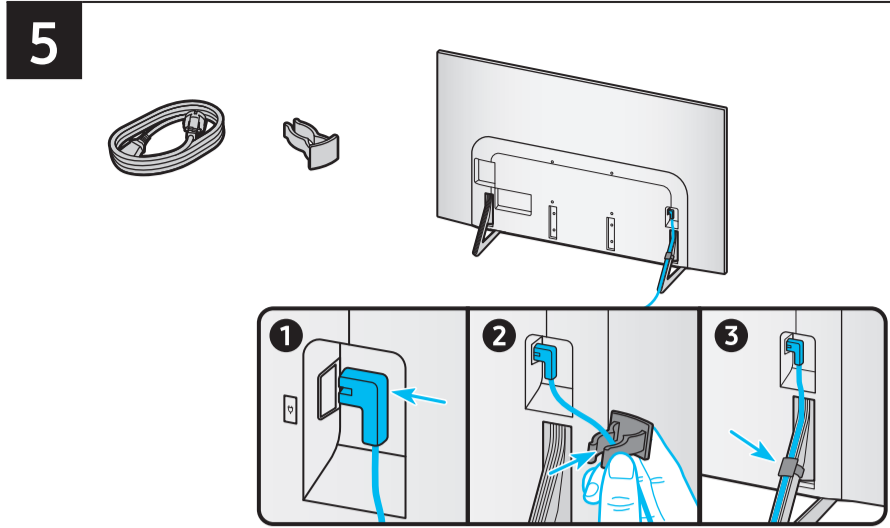

SAMSUNG

Unpacking and Installation Guide

USB	USB ↔	OPTICAL	
ARC	HDMI (eARC)	LAN	
	HDMI	ANT	

Scan this QR code with your smart phone to see helpful videos.

1 **55"**

65"

2 **3**

4

*: 0-9, A-Z

	VESA A x B (mm)	C (mm)	D	E x 4	F (mm)	G (inches)	H (inches)	I (inches)
55S85D	300 x 200	19-21	C + ★	M8	1.25	12.5	18.2	7.4
65S85D			C + ★	M8	1.25	17.4	22.6	7.4

*: 0-9, A-Z

★ : Wall-Mount Bracket