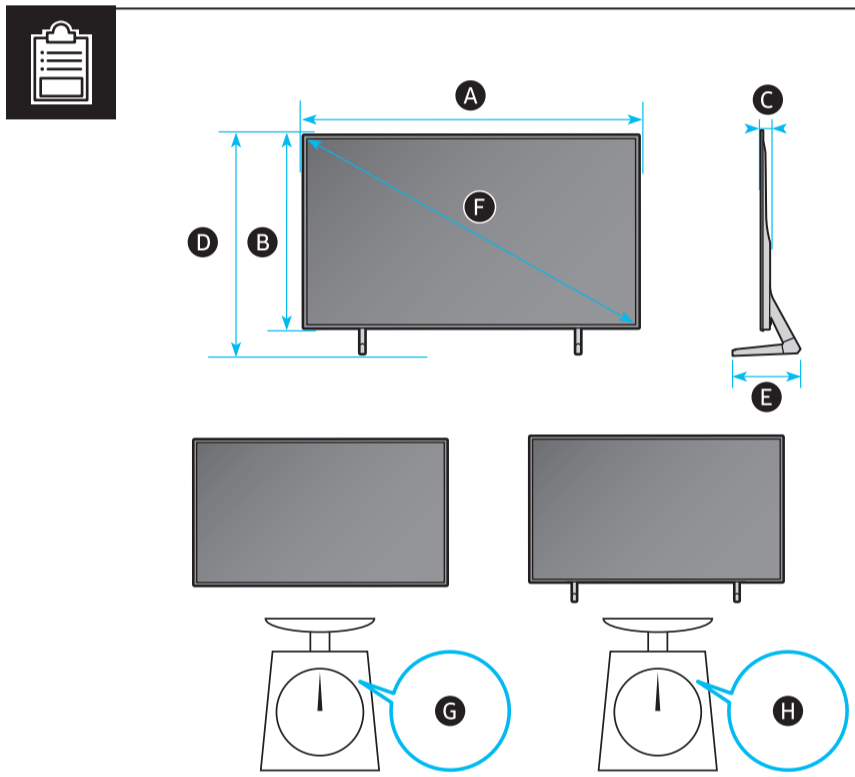

SAMSUNG

Unpacking and Installation Guide

USB	USB ↔	OPTICAL	
ARC	HDMI (eARC)	LAN	
	HDMI	ANT	

Scan this QR code with your smart phone to see helpful videos.

1 **55"**

65"

2 **3**

4

	A	B	C	D	E	F	G	H
55S85D	48.3 inches (1225.7 mm)	27.8 inches (705.6 mm)	1.3 inches (33.9 mm)	30.5 inches (774.4 mm)	9.3 inches (235.3 mm)	54.6 inches	28.7 lbs (13.0 kg)	29.5 lbs (13.4 kg)
65S85D	57.0 inches (1446.6 mm)	32.7 inches (829.7 mm)	1.3 inches (33.9 mm)	35.3 inches (897.8 mm)	10.4 inches (263.3 mm)	64.5 inches	38.4 lbs (17.4 kg)	39.2 lbs (17.8 kg)

*: 0-9, A-Z

	VESA A x B (mm)	C (mm)	D	E x 4	F (mm)	G (inches)	H (inches)	I (inches)
55S85D	300 x 200	19-21	C + ★	M8	1.25	12.5	18.2	7.4
65S85D			C + ★	M8	1.25	17.4	22.6	7.4

*: 0-9, A-Z

★ : Wall-Mount Bracket