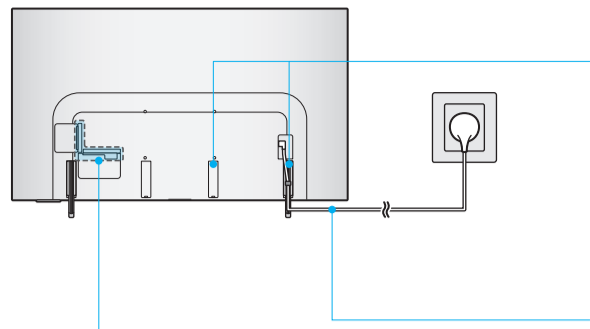

SAMSUNG

Unpacking and Installation Guide

USB	USB ↔	OPTICAL	
ARC	HDMI (eARC)	LAN	
	HDMI	ANT	

Scan this QR code with your smart phone to see helpful videos.

1 **55"**

65"

2 **3**

4

	A	B	C	D	E	F	G	H
55S85D	48.3 inches (1225.7 mm)	27.8 inches (705.6 mm)	1.3 inches (33.9 mm)	30.5 inches (774.4 mm)	9.3 inches (235.3 mm)	54.6 inches	28.7 lbs (13.0 kg)	29.5 lbs (13.4 kg)
65S85D	57.0 inches (1446.6 mm)	32.7 inches (829.7 mm)	1.3 inches (33.9 mm)	35.3 inches (897.8 mm)	10.4 inches (263.3 mm)	64.5 inches	38.4 lbs (17.4 kg)	39.2 lbs (17.8 kg)

*: 0-9, A-Z

	VESA A x B (mm)	C (mm)	D	E x 4	F (mm)	G (inches)	H (inches)	I (inches)
55S85D	300 x 200	19-21	C + ★	M8	1.25	12.5	18.2	7.4
65S85D			C + ★	M8	1.25	17.4	22.6	7.4

*: 0-9, A-Z

★ : Wall-Mount Bracket