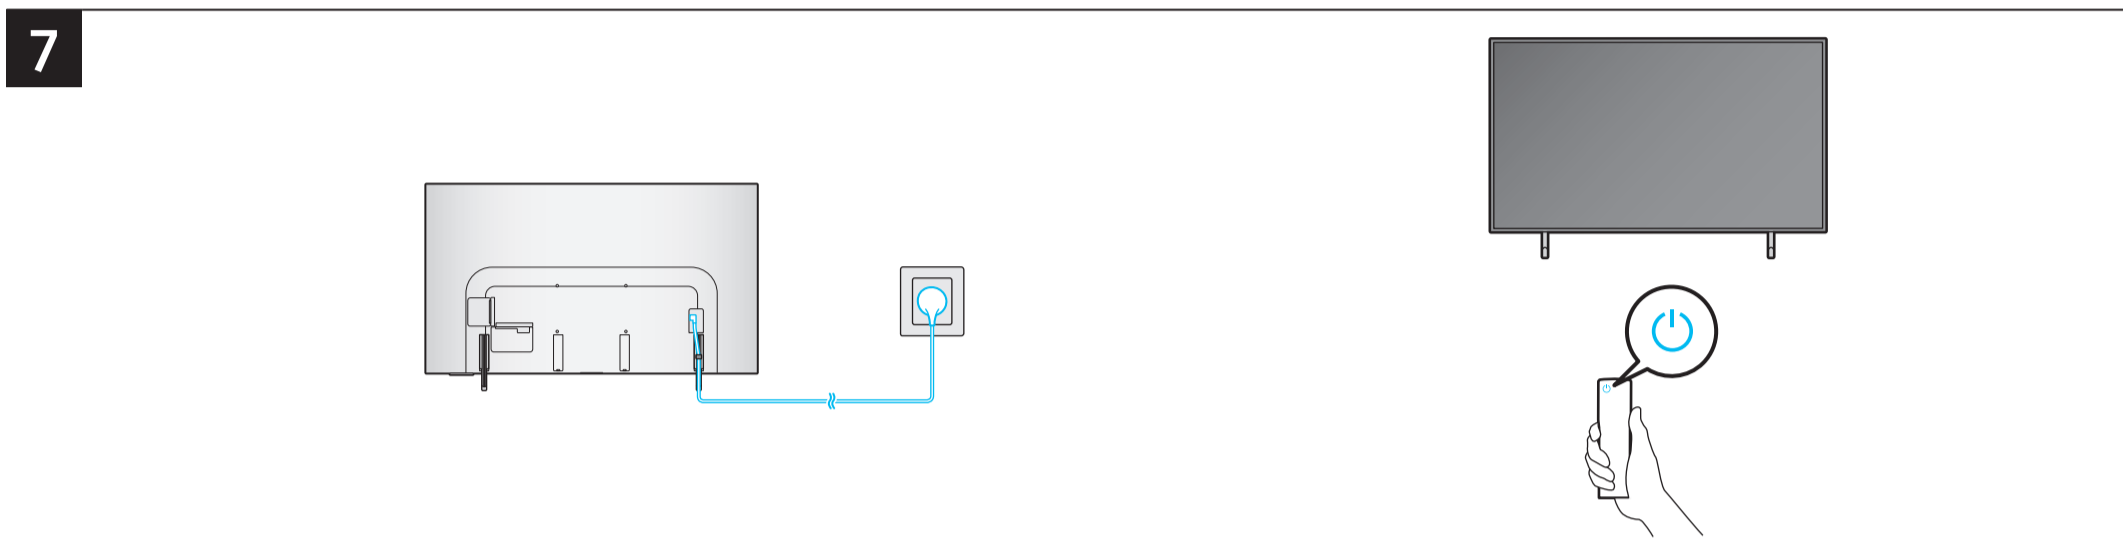

SAMSUNG

Unpacking and Installation Guide

USB	USB ↔	OPTICAL	
ARC	HDMI (eARC)	LAN	
	HDMI	ANT	

Scan this QR code with your smart phone to see helpful videos.

1 **55"**

65"

2 **3**

4

	A	B	C	D	E	F	G	H
55S85D	48.3 inches (1225.7 mm)	27.8 inches (705.6 mm)	1.3 inches (33.9 mm)	30.5 inches (774.4 mm)	9.3 inches (235.3 mm)	54.6 inches	28.7 lbs (13.0 kg)	29.5 lbs (13.4 kg)
65S85D	57.0 inches (1446.6 mm)	32.7 inches (829.7 mm)	1.3 inches (33.9 mm)	35.3 inches (897.8 mm)	10.4 inches (263.3 mm)	64.5 inches	38.4 lbs (17.4 kg)	39.2 lbs (17.8 kg)

*: 0-9, A-Z

	VESA A x B (mm)	C (mm)	D	E x 4	F (mm)	G (inches)	H (inches)	I (inches)
55S85D	300 x 200	19-21	C + ★	M8	1.25	12.5	18.2	7.4
65S85D			C + ★	M8	1.25	17.4	22.6	7.4

*: 0-9, A-Z

★ : Wall-Mount Bracket