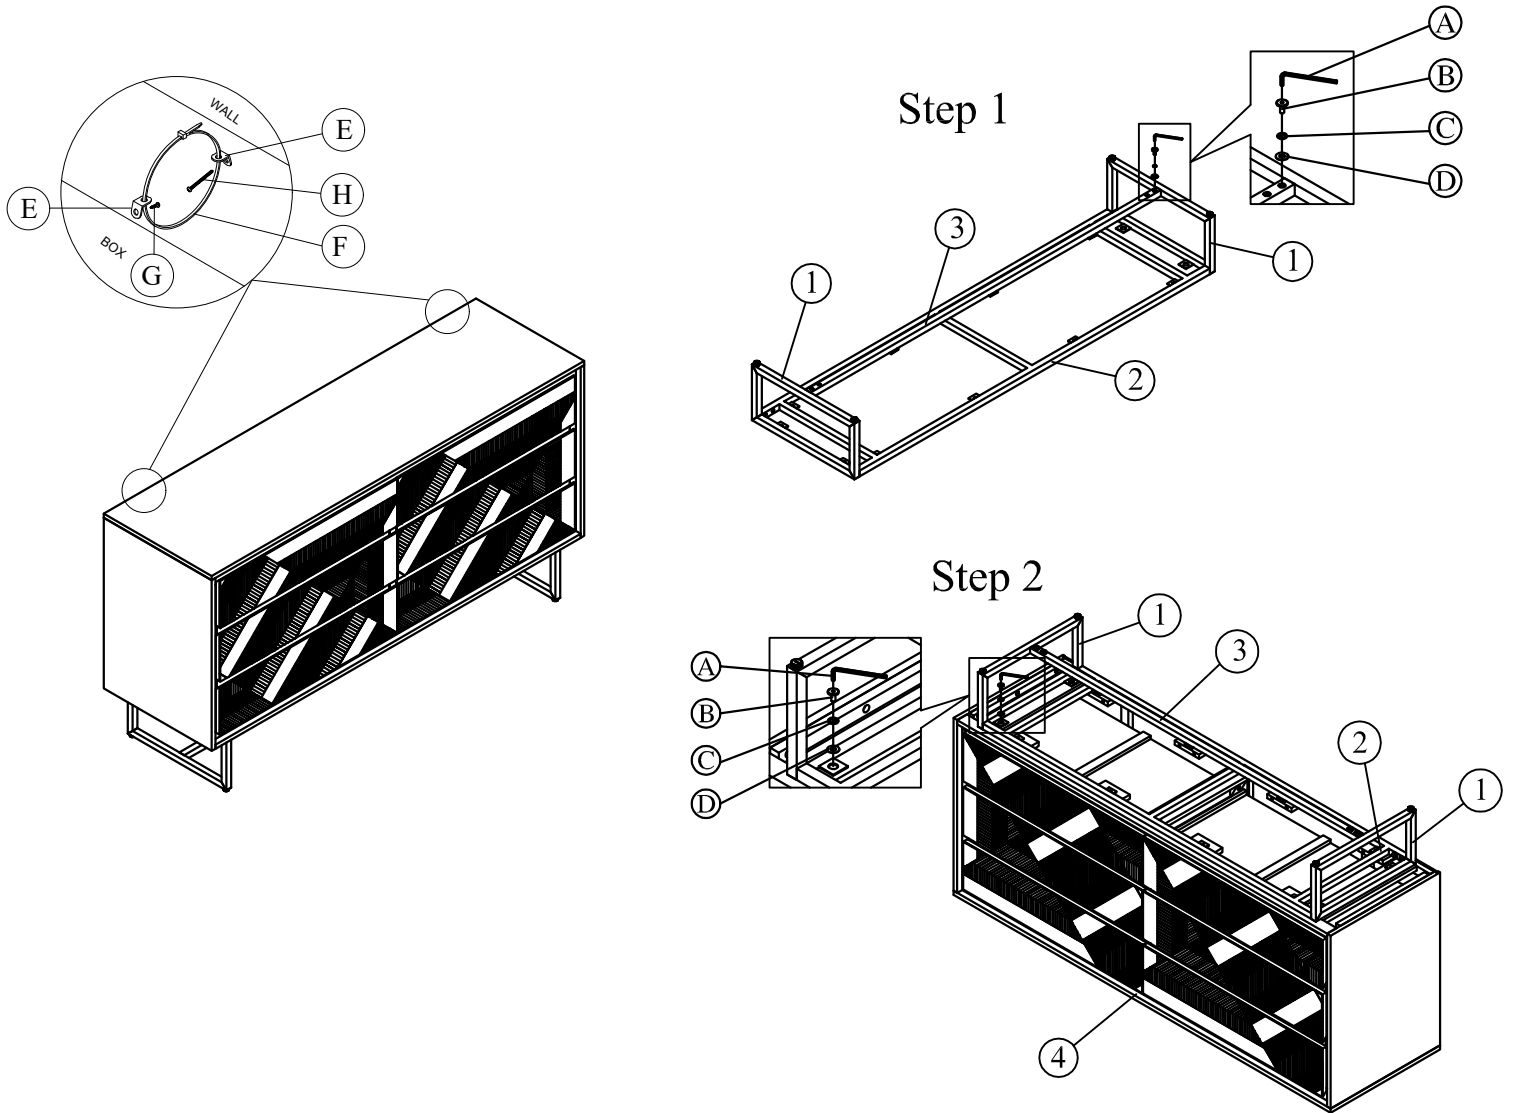

DRESSER

ASSEMBLY INSTRUCTION

CAUTION: PLEASE READ ALL INTRUCTIONS BEFORE STARTING THE ASSEMBLY OF THIS PRODUCT. THESE PIECES ARE HEAVY. IN ORDER PREVENT PERSONAL INJURY AND ENSURE THAT THIS PRODUCT IS NOT DAMAGED DURING THE ASSEMBLY PROCESS, IT IS STRONGLY RECOMMENDED THAT YOU ENLIST THE ASSISTANCE OF ONE OR MORE PEOPLE.

LIST OF PARTS AND HARDWARE		
No.	Description	Q'ty
1	Leg	2
2	Frame leg	1
3	Bar	1
4	Main body	1

LIST OF PARTS AND HARDWARE			
No.	Description		Q'ty
A		Allen Key 4mm	1
B		Bolt Ø6 x 15mm	24
C		Lock washer Ø8x14mm	24
D		Washer Ø8x18mm	24
E		Bracket	4
F		Tie	2
G		Screws Ø3.5x16mm	2
H		Screws Ø3.5x50mm	2