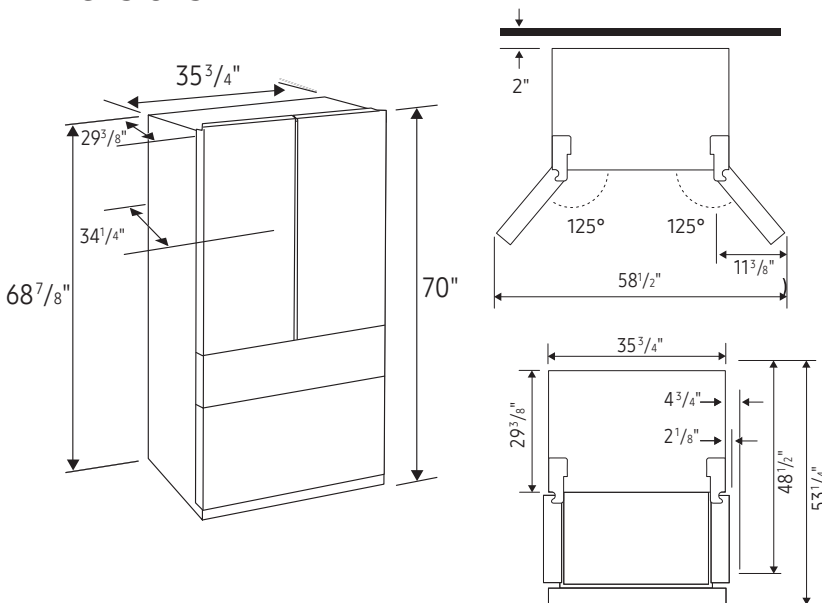

Dimensions

Total Capacity: 28.8 cu. ft.

Refrigerator: 16.7 cu. ft.

- 4 Tempered Glass Spill-Proof Shelves
- 2 Clear Drawers, Including Crisper+
- 6 Door Bins
  Right: 1 Gallon Bin, 2 Regular Bins
  Left: 3 Regular Bins
- Surface Lighting

FlexZone™ Drawer: 3.1 cu. ft.

- 5 Temperature Zones
  - Soft Freeze (23°F)
  - Meat/Fish (30°F)
  - Cold Drinks (34°F)
  - Deli/Snacks (37°F)
  - Wine/Party Dishes (41°F)
- 2 Drawer Dividers
- High Efficiency LED Lighting

Freezer: 9.0 cu. ft.

- Dual Ice Maker in Freezer (Cubed Ice AND Ice Bites)
- Ice Bucket with Cover and 1 Scoop
- Produces up to 5.3 lbs ice/day, stores up to 9.9 lbs
- High Efficiency LED Lighting

Accessories

Water Filter: HAF-QIN

Warranty

One (1) Year Parts and Labor on Refrigerator

Five (5) Years Parts and Labor on Sealed Refrigeration System Only*

Ten (10) Years Parts and Five (5) Years

Labor on Digital Inverter Compressor

*Compressor, evaporator, condenser, drier and connecting tubing.

Product Dimensions

Dimensions (WxHxD with hinges and doors):

35 3/4" x 70" x 34 1/4"

Dimensions (WxHxD without hinges and door):

35 3/4" x 68 7/8" x 29 3/8"

Shipping Dimensions (WxHxD)

Dimensions: 38 1/4" x 75 3/4" x 36 1/4"

Color	Model #	UPC Code	Product & Shipping Weight (lbs)	
Stainless Steel - All Panels	RF29BB8600QL	887276624334	361.6	385.8
White Glass - All Panels	RF29BB860012	887276639840	372.6	396.8
Morning Blue Glass Top Panel with White Glass Middle and Bottom Panels	RF29BB86004M	887276639857	372.6	396.8
Custom Panel-Ready	RF29BB8600AP	887276624327	343.9	368.2