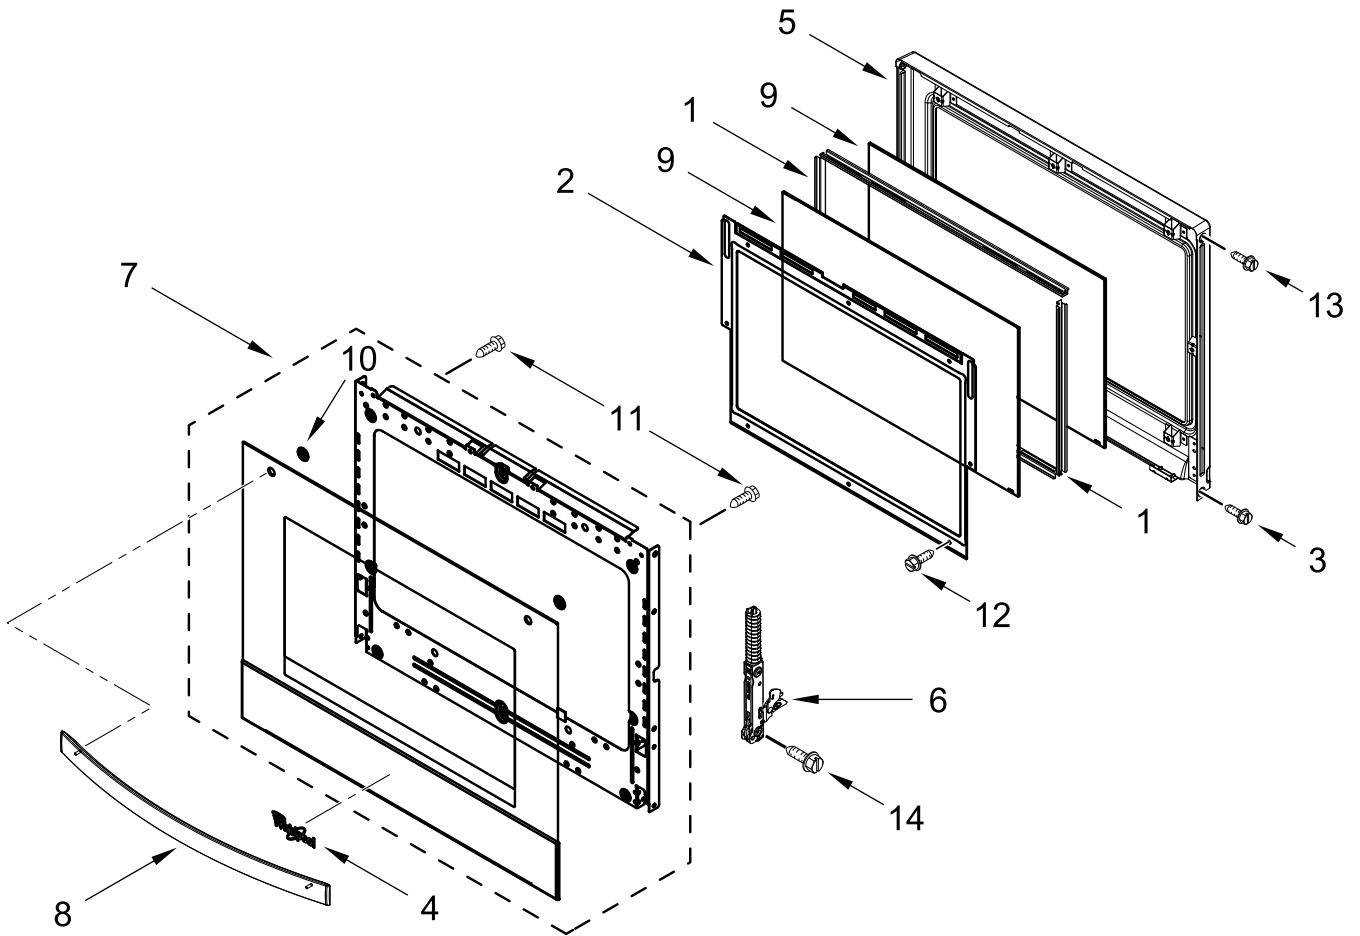

OVEN DOOR PARTS

OVEN DOOR PARTS

<u>Illus.</u> <u>No.</u>	<u>Part No.</u>	<u>Description</u>	<u>Illus.</u> <u>No.</u>	<u>Part No.</u>	<u>Description</u>	<u>Illus.</u> <u>No.</u>	<u>Part No.</u>	<u>Description</u>
1	W11302731	Spacer, Air Divider	7		Door Assembly	9	W10618123	Glass, Inner
2	W11204277	Retainer, Air Divider Glass		W11499374	Black	10	W10319024	Washer, Door
3	W11290045	Screw		W11499376	White	11	W11317731	Screw (Black)
4	W10884775	Badge		W11499375	Stainless	12	7101P426-60	Screw
5	W11302593	Liner Assembly	8		Handle Assembly	13	7101P375-60	Screw
6	W11470044	Hinge, Door (Left)		W11548016	Black	14	3196183	Screw
	W11470045	Hinge, Door (Right)		W11660150	White			
				W11532601	Stainless