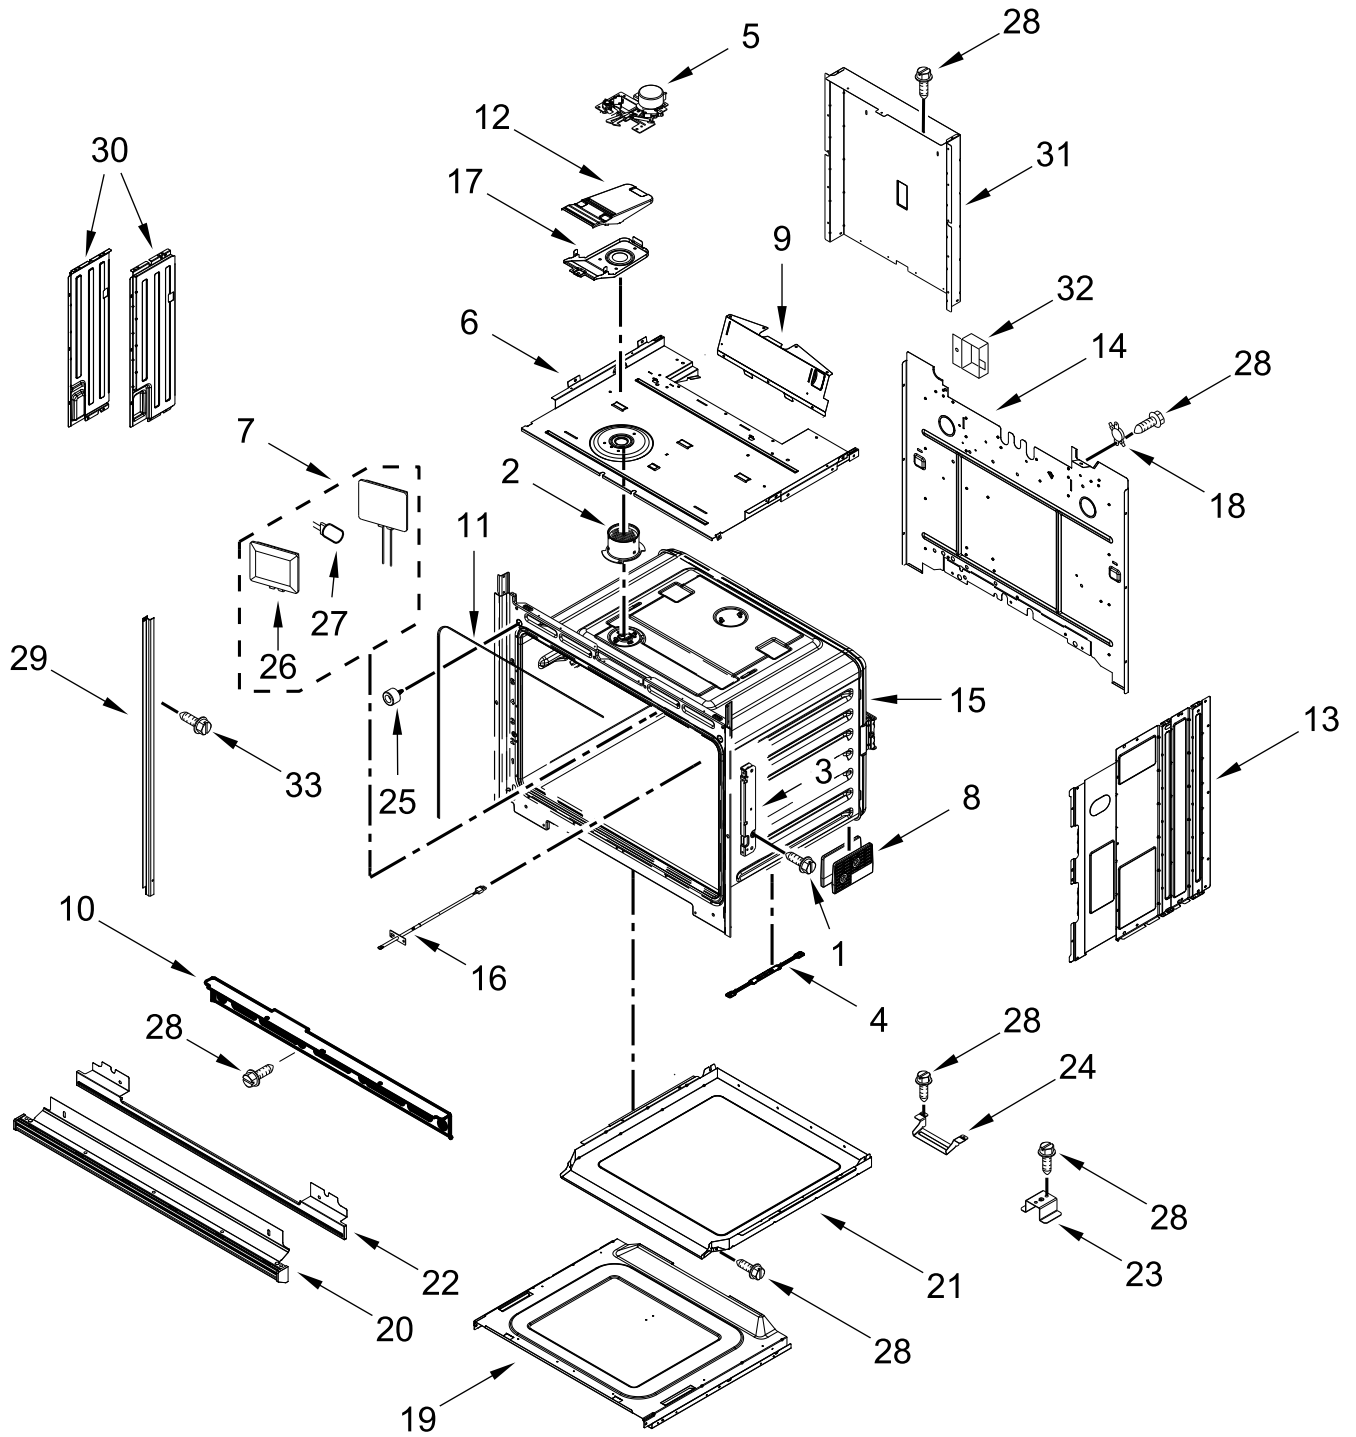

OVEN PARTS

OVEN PARTS

<u>Illus. No.</u>	<u>Part No.</u>	<u>Description</u>	<u>Illus. No.</u>	<u>Part No.</u>	<u>Description</u>	<u>Illus. No.</u>	<u>Part No.</u>	<u>Description</u>
1	W10254050	Screw	16	W11346074	Probe, Sensor	25	W11166315	Bumper and Screw
2	W11085298	Tube, Vent	17	W11256423	Base, Vent Exhaust	26	W10472386	Lens, Light
3	W11100732	Receiver, Hinge	18	4449751	Thermostat (TOD)	27	W10472384	Bulb, Light
4	W11558603	Spacer, Base	19	W11244454	Base, Chassis	28	W11249635	Screw
5	W11132456	Latch, Motorized	20		Assembly, Bottom Vent	29		Cover, Side Trim
6	W11244456	Top, Chassis		W11467807	Black		W11235463	Black (Left)
7	W11205574	Assembly, Oven Light			(Used in Black and White Models)	30	W11167419	Cover, Suction (Left)
8	W11245118	Foot, Base		W11467824	Stainless		W11186675	Cover, Suction (Right)
9	W10904163	Deflector, Blower	21	W11244446	Duct, Bottom Chassis	31	W11165250	Duct, Chassis Back
10	W11334858	Vent, Top 27 in	22		Trim, Bottom Vent	32	8285593	Cover, Connector
11	W11608109	Gasket, Cavity		W11560860	Black	33	W11404000	Screw
12	W11256424	Cover, Vent Exhaust	23	W11135135	Support, Air Channel			FOLLOWING PARTS NOT ILLUSTRATED
13	W11165274	Side, Chassis	24	W11390667	Spacer, Chassis Bottom Duct		W11244474	Insulation, Wrap
14		Back, Chassis (Not Serviced)					W11244475	Insulation, Back
15		Liner, Oven (Not Serviceable)