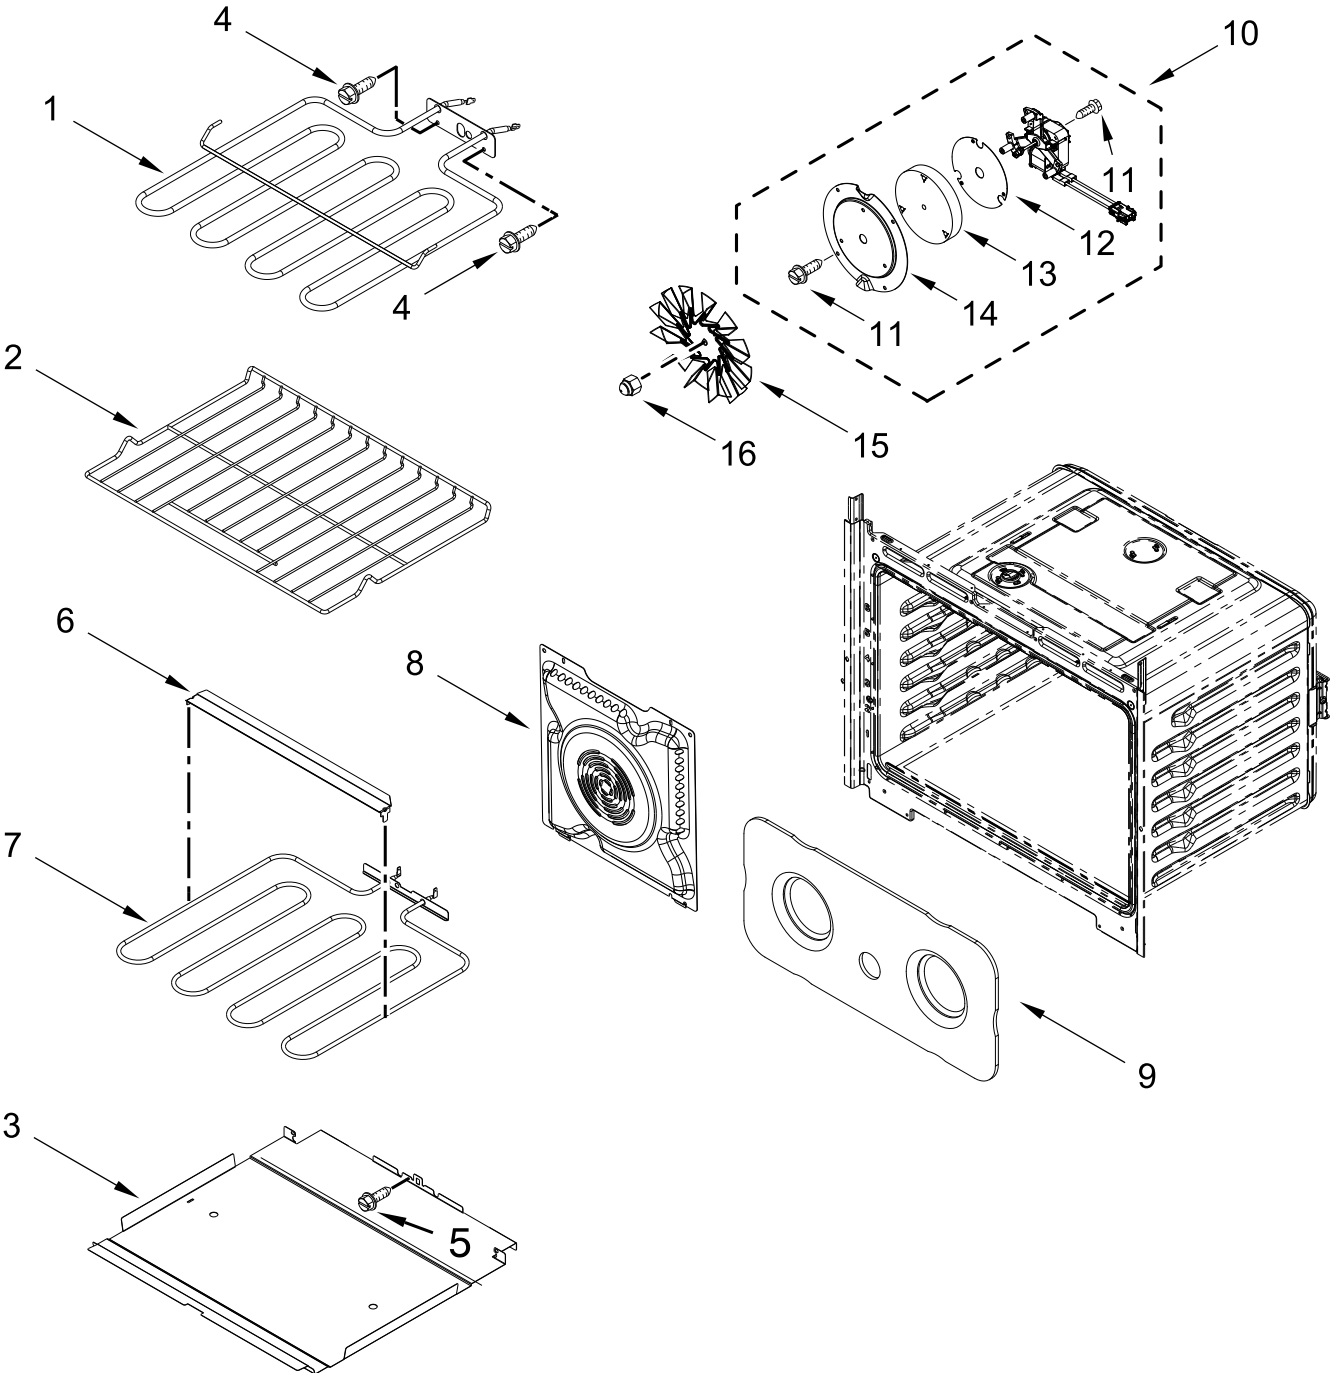

INTERNAL OVEN PARTS

INTERNAL OVEN PARTS

<u>Illus.</u> <u>No.</u>	<u>Part No.</u>	<u>Description</u>	<u>Illus.</u> <u>No.</u>	<u>Part No.</u>	<u>Description</u>	<u>Illus.</u> <u>No.</u>	<u>Part No.</u>	<u>Description</u>
1	W11238160	Element, Broil	8	W10359278	Baffle, Convection	14	W11398057	Cover, Convect Plate
2	W10317431	Rack, Oven	9	W11489860	Plate, Ring Element	15	W11425715	Blade, Fan
3	W10318198	Tray, Hidden Bake	10	W11398058	Convect Motor Assembly	16	W11433702	Nut, Acorn (LH)
4	7101P434-60	Screw	11	W10720084	Screw			
5	7101P426-60	Screw	12	W11251715	Plate, Convect Motor			
6	W10282957	Crossbar, Hidden Bake Tray	13	W11251716	Insulation, Convect Motor			
7	W11292248	Element, Bake