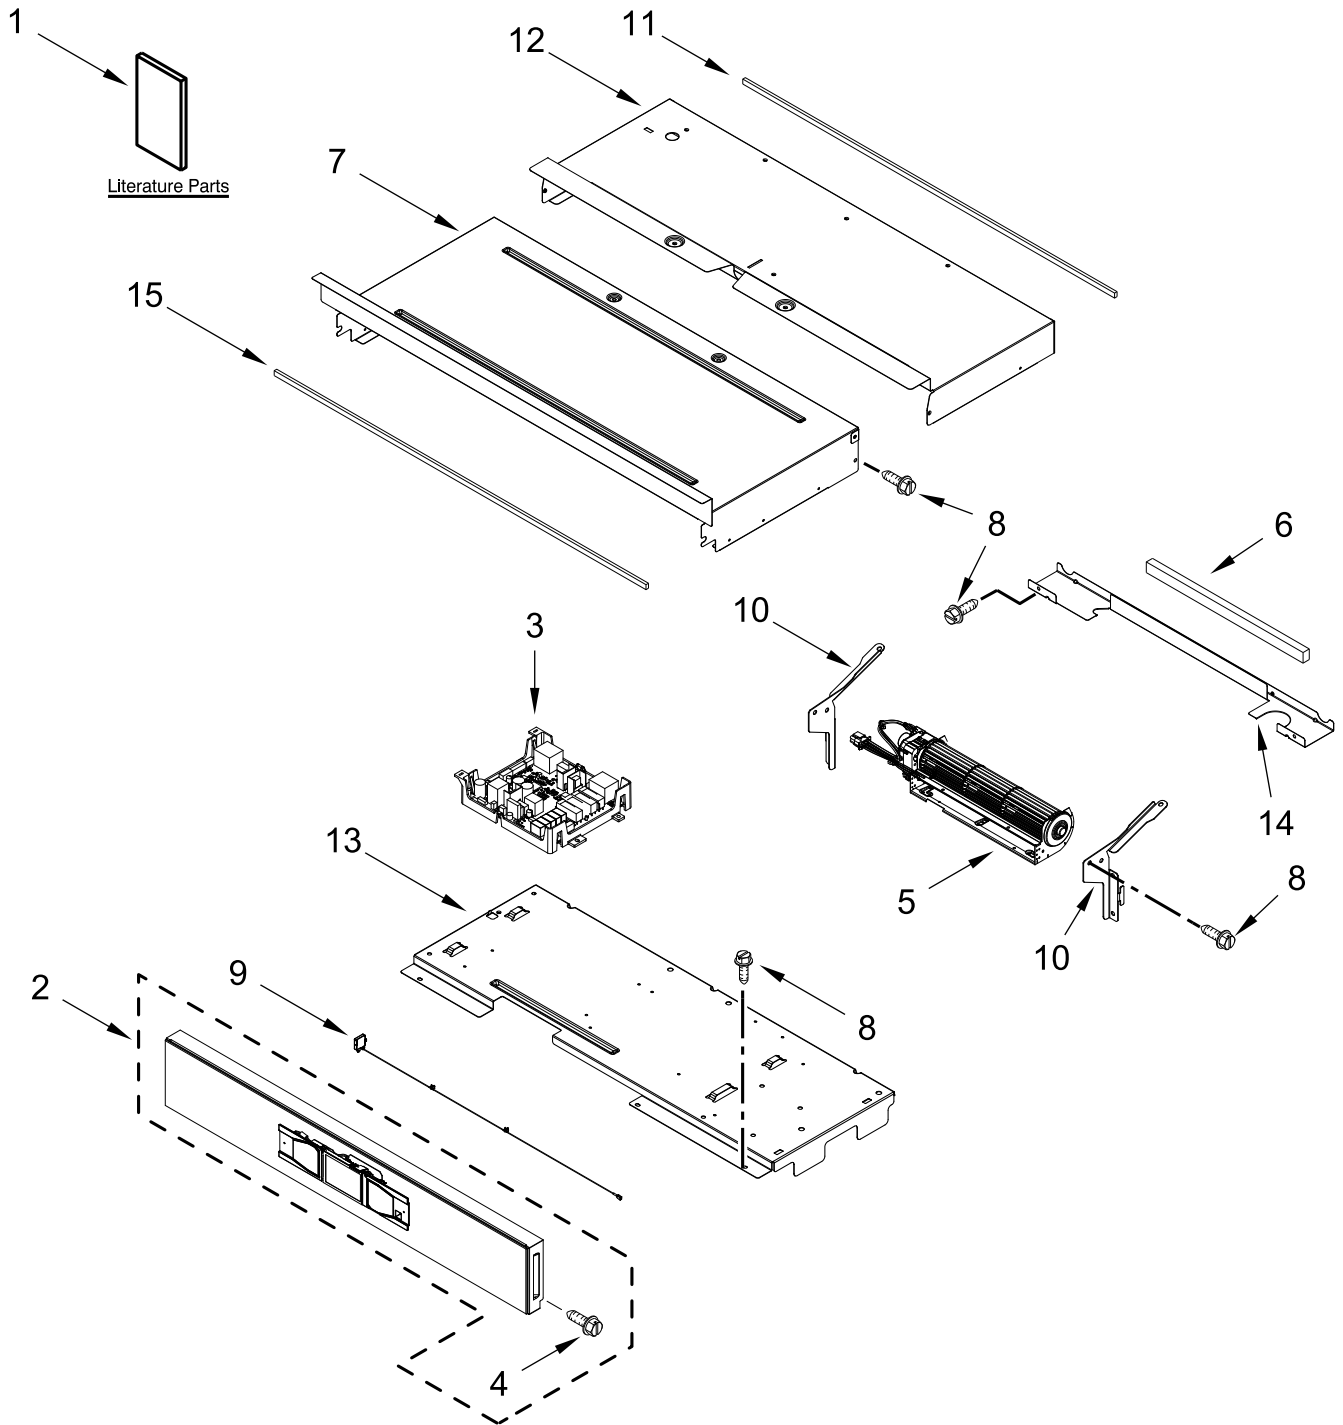

ELECTRIC WALL OVEN

MODELS:

WOES5027LB00 (Black)

WOES5027LW00 (White)

WOES5027LZ00 (Stainless)

CONTROL PANEL PARTS

CONTROL PANEL PARTS

<u>Illus. No.</u>	<u>Part No.</u>	<u>Description</u>	<u>Illus. No.</u>	<u>Part No.</u>	<u>Description</u>	<u>Illus. No.</u>	<u>Part No.</u>	<u>Description</u>
1		Literature Parts	7	W11244469	Cover, Top Front 27 IN Chassis	15	W11162062	Gasket, Rubber (652 MM)
	W11553919	Quick Start Guide	8	7101P426-60	Screw			FOLLOWING PARTS NOT ILLUSTRATED
	W11555306	Owner's Manual	9	W11409842	Antenna			
	W11601356	Tech Sheet	10	W10655463	Bracket, Blower (Left)		W11464639	Harness, Main
2		Assembly, Control Panel (Includes Overlay)		W10655462	Bracket, Blower (Right)		W11256626	Harness, Signal
	W11467917	Black (Used in Black and Stainless Models)	11	W10728475	Gasket, Rubber		W11264646	Harness, Door Latch
	W11568104	White	12	W11244459	Cover, Top Back 27 IN Chassis		W10562910	Harness, EOL
3	W11585754	Control, Copernicus	13	W11179509	Tray, Electronic		W11132988	Strap, Lead Ground
4	W11339492	Screw (Black)	14	W11166802	Divider, Chassis Back		4448664	Clamp, Conduit
5	W11397930	Blower					W10655464	Bracket, Harness
6	4451758	Block, Foam					W10487999	Clip, Harness
							4450800	Screw, Grounding
							W11547720	Bag, Hardware