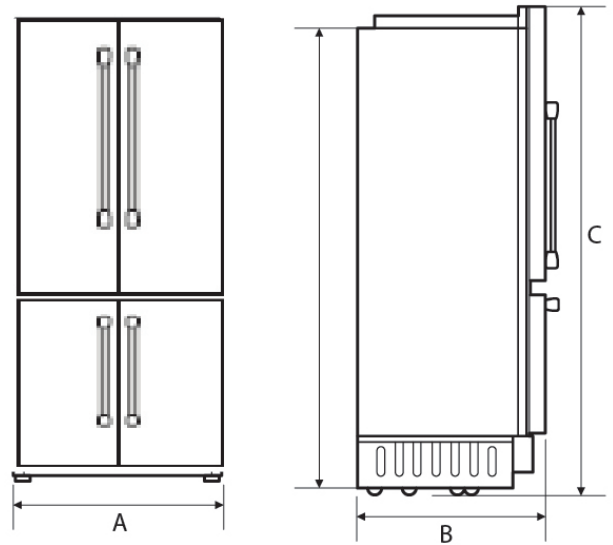

Freezer

FREEZER CAPACITY (CU. FT.)	8
FREEZER TEMPERATURE	-8°F to 5°F
POWER FREEZE	Yes

Weights & Dimensions

NET WEIGHT (LBS.)	647.7
SHIPPING WEIGHT (LBS.)	707.7
PRODUCT DIMENSIONS (W X H X D IN INCHES)	47 ¼ x 83 ¾ x 23 ⅛
STANDARD CUTOUT REQUIRED (W X H X D IN INCHES)	47-½ x 84 x 24
FLUSH CUTOUT REQUIRED (W X H X D IN INCHES)	48 x 84 x 25

Accessories (Optional)

RAT48AMAASR/DA	48" 4-Door Built-In French Door Refrigerator Panel Kit, Contemporary, Silver Stainless	\$1,899
RAT48AMAAMS/DA	48" 4-Door Built-In French Door Refrigerator Panel Kit, Contemporary, Graphite Stainless	\$2,199
RAC48TKBBSR/DA	48" Kick Plate, Silver Stainless	\$99
RAC48TKBBMS/DA	48" Kick Plate, Graphite Stainless	\$109
RACOOWFAAAA/DA	Water Filter for Refrigeration	\$99
RACOODFAAAA/DA	Air Filter for Refrigeration DRF/DRR/DRW, Set of 6	\$129

48-Inch French Door Refrigerator

\$12,499

dacor

Product Dimensions

A - WIDTH (IN/MM)	47 ¾ (1213 MM)
B - DEPTH (IN/MM)	25 (635)
C - HEIGHT (IN/MM)	83 ⅜ (2118 MM)
D - (IN/MM)	47 ¼ (1200 MM)
D1 - WITH PANEL (IN/MM)	49 ⅙ (1262 MM)
D2 - WITH HANDLE (IN/MM)	55 ⅞ (1403 MM)
E - (IN/MM)	51 ½ (1308 MM)
F - (IN/MM)	23 ⅝ (602 MM)
G - (IN/MM)	50 ⅞ (1280 MM)

Installation Cutout Dimensions

A - WIDTH (IN/MM)	48 (1220 MM)
B - DEPTH (IN/MM)	25 (635 MM)
C - HEIGHT (IN/MM)	84 (2134 MM)
D - (IN/MM)	28 (712 MM)
E - (IN/MM)	80 (2032 MM)