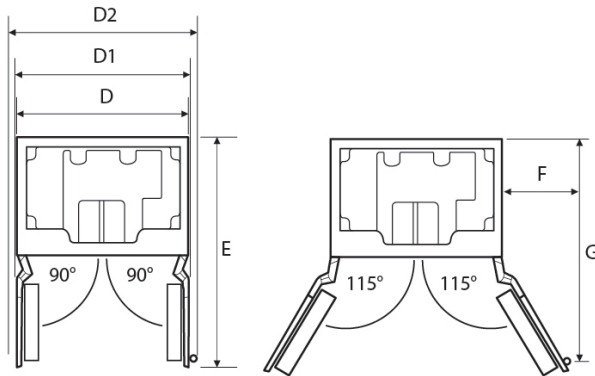

Freezer

FREEZER CAPACITY (CU. FT.)	8
FREEZER TEMPERATURE	-8°F to 5°F
POWER FREEZE	Yes

Weights & Dimensions

NET WEIGHT (LBS.)	647.7
SHIPPING WEIGHT (LBS.)	707.7
PRODUCT DIMENSIONS (W X H X D IN INCHES)	47 ¼ x 83 ¾ x 23 ⅛
STANDARD CUTOUT REQUIRED (W X H X D IN INCHES)	47-½ x 84 x 24
FLUSH CUTOUT REQUIRED (W X H X D IN INCHES)	48 x 84 x 25

Accessories (Optional)

RAT48AMAASR/DA	48" 4-Door Built-In French Door Refrigerator Panel Kit, Contemporary, Silver Stainless	\$1,899
RAT48AMAAMS/DA	48" 4-Door Built-In French Door Refrigerator Panel Kit, Contemporary, Graphite Stainless	\$2,199
RAC48TKBBSR/DA	48" Kick Plate, Silver Stainless	\$99
RAC48TKBBMS/DA	48" Kick Plate, Graphite Stainless	\$109
RACOOWFAAAA/DA	Water Filter for Refrigeration	\$99
RACOODFAAAA/DA	Air Filter for Refrigeration DRF/DRR/DRW, Set of 6	\$129

48-Inch French Door Refrigerator

\$12,499

dacor

Product Dimensions

A - WIDTH (IN/MM)	47 ¾ (1213 MM)
B - DEPTH (IN/MM)	25 (635)
C - HEIGHT (IN/MM)	83 ⅜ (2118 MM)
D - (IN/MM)	47 ¼ (1200 MM)
D1 - WITH PANEL (IN/MM)	49 ⅙ (1262 MM)
D2 - WITH HANDLE (IN/MM)	55 ⅞ (1403 MM)
E - (IN/MM)	51 ½ (1308 MM)
F - (IN/MM)	23 ⅝ (602 MM)
G - (IN/MM)	50 ⅞ (1280 MM)

Installation Cutout Dimensions

A - WIDTH (IN/MM)	48 (1220 MM)
B - DEPTH (IN/MM)	25 (635 MM)
C - HEIGHT (IN/MM)	84 (2134 MM)
D - (IN/MM)	28 (712 MM)
E - (IN/MM)	80 (2032 MM)