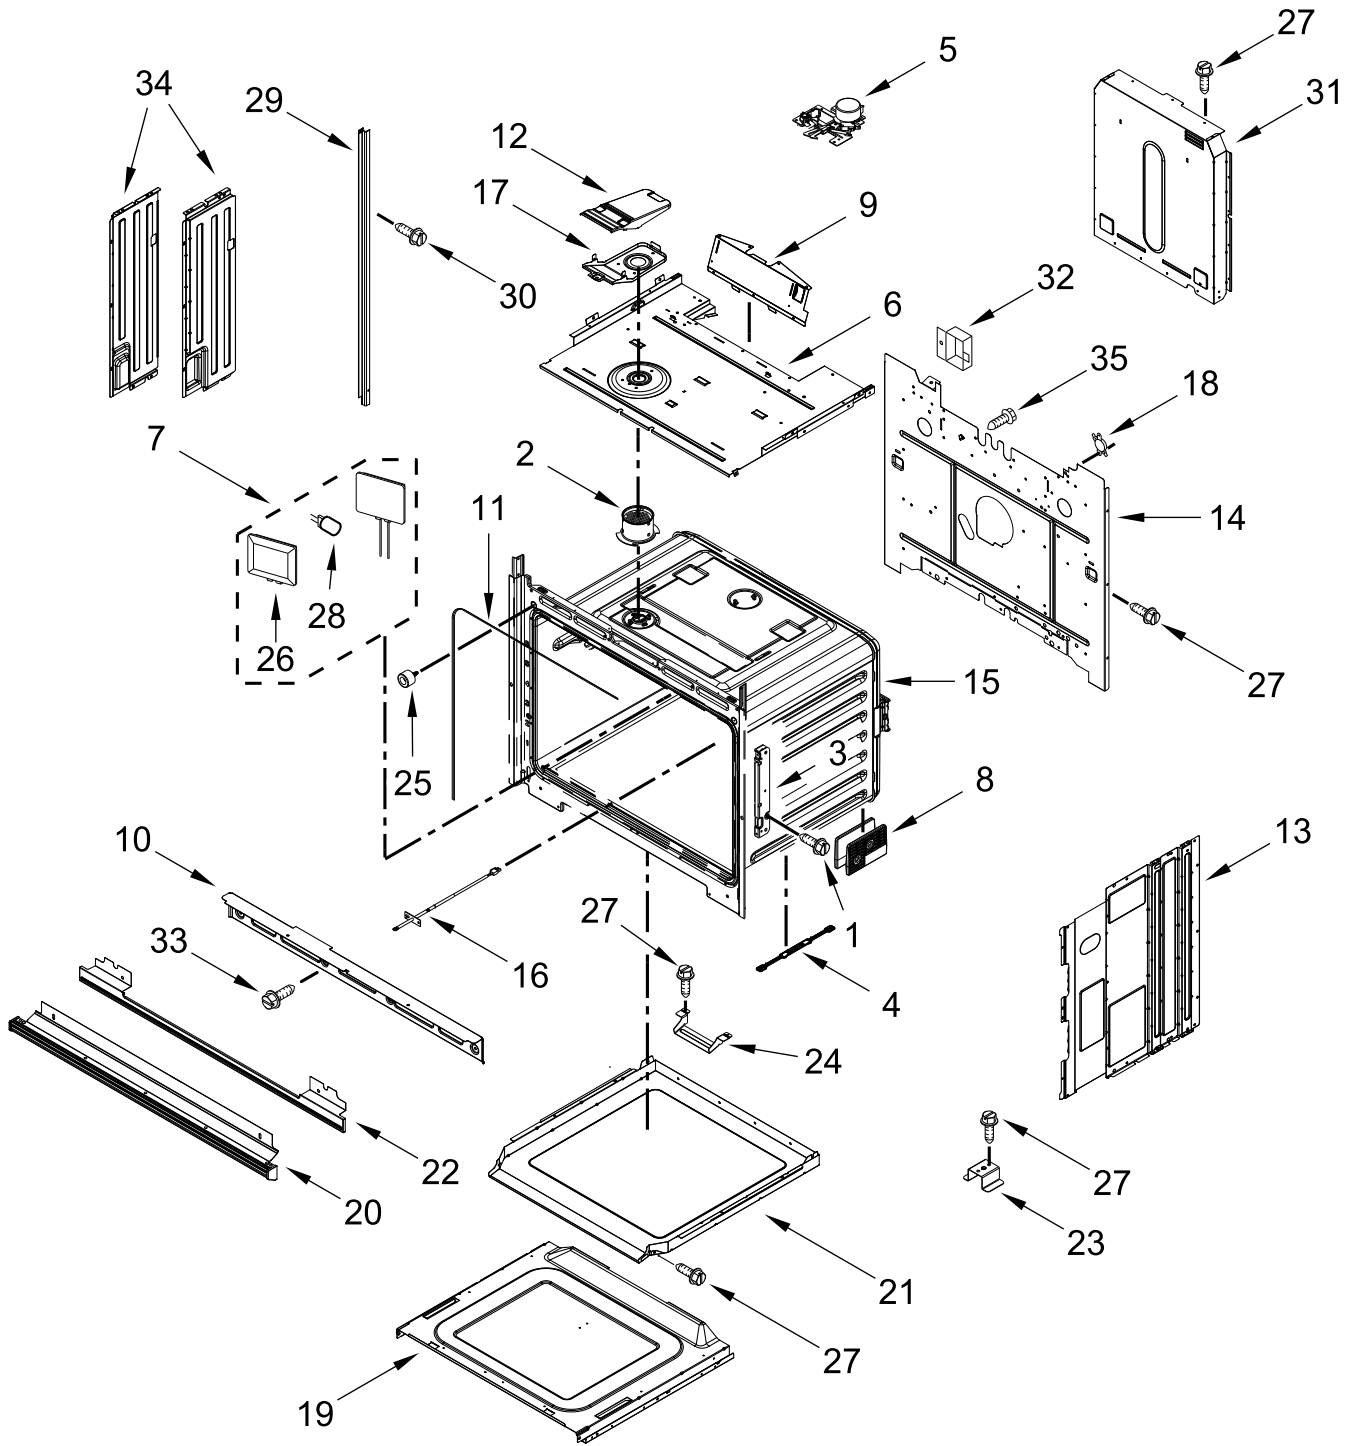

OVEN PARTS

OVEN PARTS

<u>Illus. No.</u>	<u>Part No.</u>	<u>Description</u>	<u>Illus. No.</u>	<u>Part No.</u>	<u>Description</u>	<u>Illus. No.</u>	<u>Part No.</u>	<u>Description</u>
1	W10254050	Screw	17	W11256423	Base, Vent Exhaust	27	7101P426-60	Screw
2	W11085298	Tube, Vent	18	4449751	Thermostat (TOD)	28	W10472384	Bulb, Light
3	W11100732	Receiver, Hinge	19	W11135103	Base, Chassis	29		Cover, Side Trim
4	W11558603	Spacer, Base	20		Assembly, Bottom Vent		W11235463	Black (Left)
5	W11132456	Latch, Motorized					W11235462	Black (Right)
6	W11168071	Top, Chassis		W11467336	Black (Used in Black and White Models)	30	W11404000	Screw
7	W11205574	Assembly, Oven Light				31	W11165250	Duct, Chassis Back
8	W11245118	Foot, Base				32	8285593	Cover, Connector
9	W10904163	Deflector, Blower		W11467754	Stainless	33	W11249635	Screw
10	W11334857	Vent, Top 30 IN	21	W11244446	Duct, Bottom Chassis	34	W11167419	Cover, Suction (Left)
11	W11262567	Gasket	22		Trim, Bottom Vent		W11186675	Cover, Suction (Right)
12	W11256424	Cover, Vent Exhaust		W11560859	Black	35	W10142292	Screw
13	W11165274	Side, Chassis	23	W11135135	Support, Air Channel			FOLLOWING PARTS NOT ILLUSTRATED
14	W11223327	Back, Chassis	24	W11390667	Spacer, Chassis Bottom Duct		W11188284	Insulation, Wrap
15		Liner, Oven (Not Serviceable)	25	W11166315	Bumper and Screw		W11234758	Insulation, Cavity
16	W11346074	Probe, Sensor	26	W10472386	Lens, Light