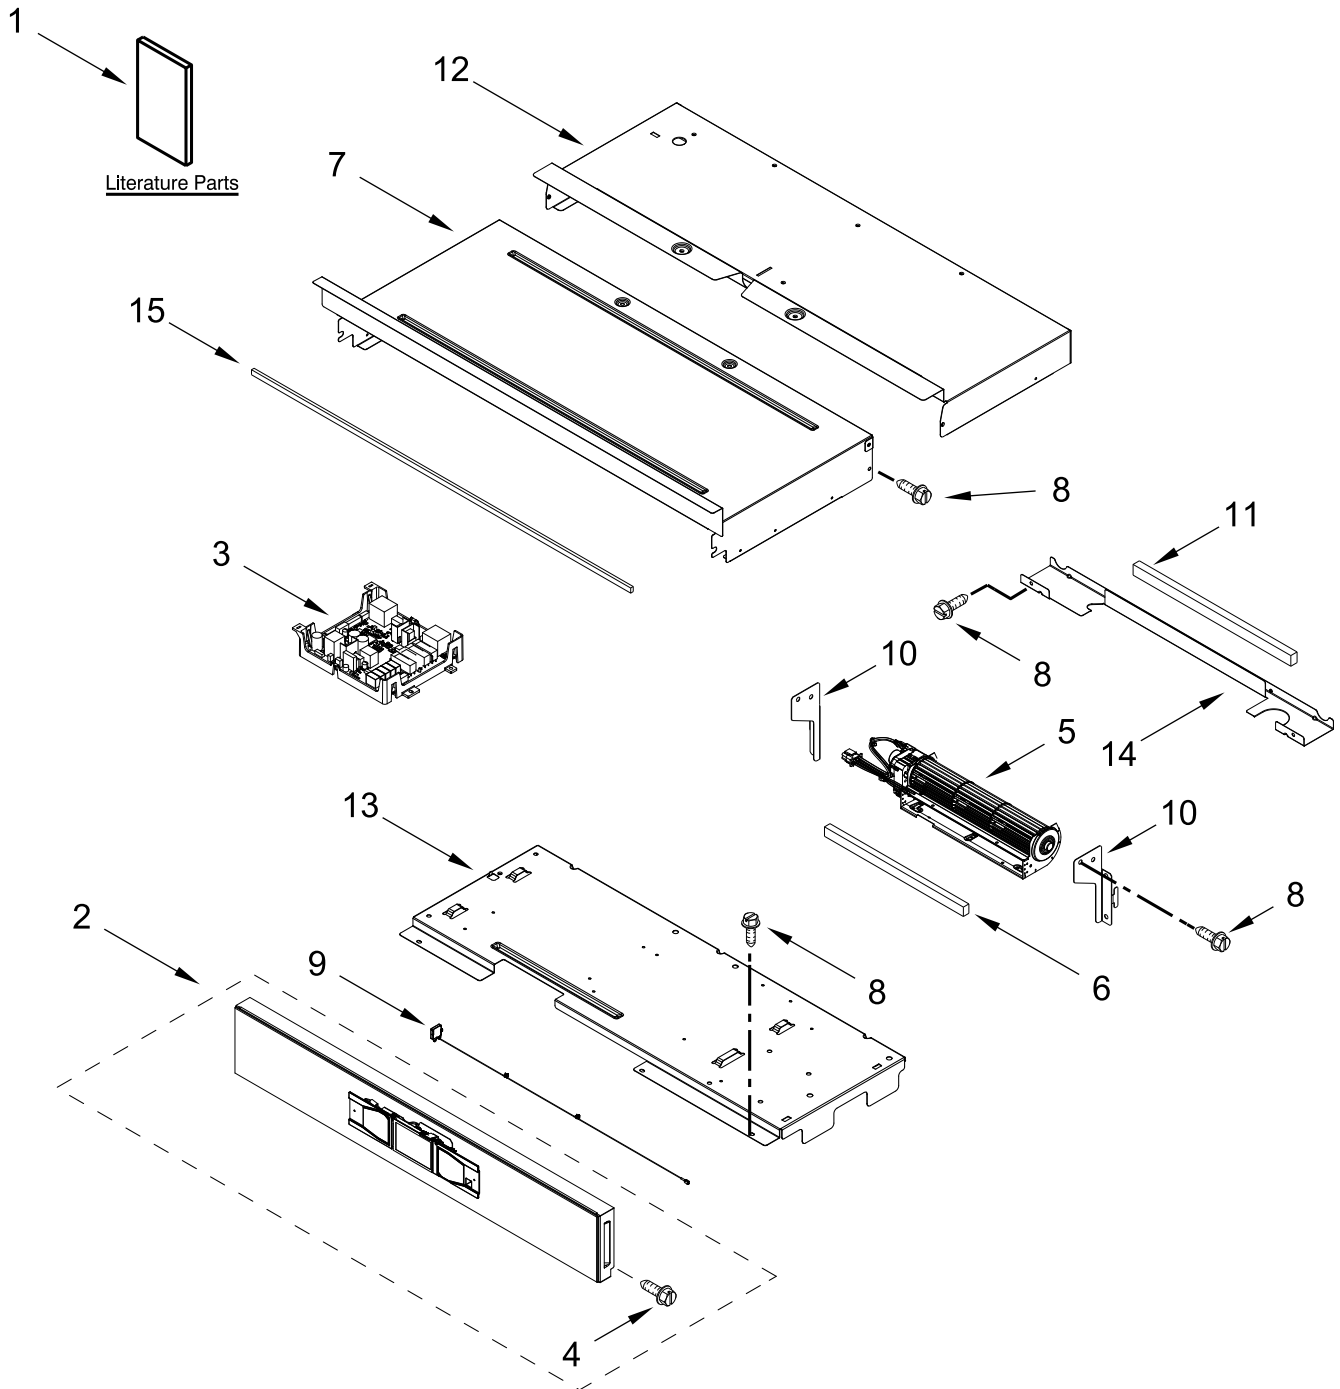

ELECTRIC WALL OVEN

MODELS:

WOES5030LB00 (Black)

WOES5030LW00 (White)

WOES5030LZ00 (Stainless)

CONTROL PANEL PARTS

CONTROL PANEL PARTS

<u>Illus. No.</u>	<u>Part No.</u>	<u>Description</u>	<u>Illus. No.</u>	<u>Part No.</u>	<u>Description</u>	<u>Illus. No.</u>	<u>Part No.</u>	<u>Description</u>
1		Literature Parts	5	W11397930	Blower	15	W11162063	Gasket, Rubber
	W11555306	Owner's Manual	6	4451758	Block, Foam			FOLLOWING PARTS NOT ILLUSTRATED
	W11553919	Quick Start Guide	7	W11244445	Cover, 30 IN Chassis Top Front			
	W11601356	Tech Sheet	8	7101P426-60	Screw		W11464639	Harness, Main
2		Assembly, Control Panel (Includes Overlay)	9	W11409842	Antenna		W11264646	Harness, Door Latch
	W11467907	Black (Used in Black and Stainless Models)	10	W10655463	Bracket, Blower (Left)		W11256626	Harness, Signal
	W11568103	White		W10655462	Bracket, Blower (Right)		W11132988	Strap, Lead Ground
3	W11585754	Control, Copernicus	11	W10728475	Gasket, Rubber		W10562910	Harness, EOL
4	W11339492	Screw (Black)	12	W11223325	Cover, 30 IN Chassis Top Back		4448664	Clamp, Conduit
			13	W11179509	Tray, Electronic		W10655464	Bracket, Harness
			14	W11166802	Divider, Chassis Back		W10487999	Clip, Harness
							4450800	Screw, Grounding
							W11547720	Bag, Hardware