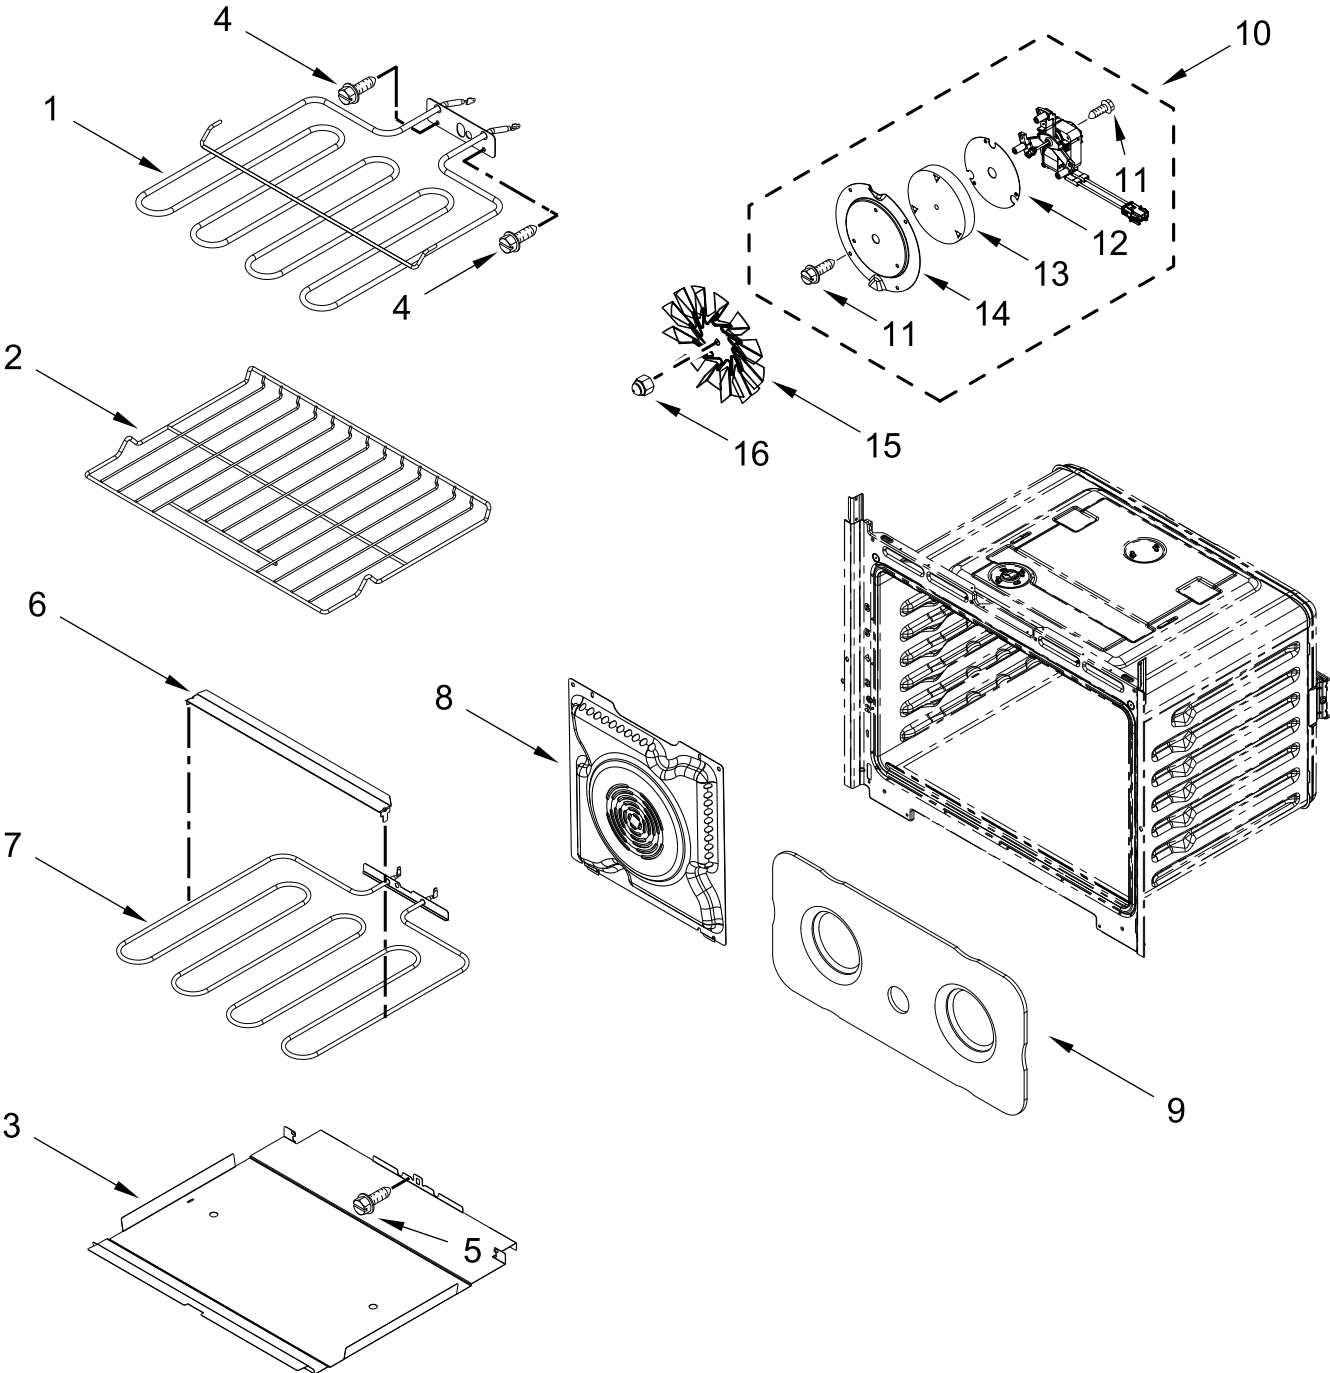

INTERNAL OVEN PARTS

INTERNAL OVEN PARTS

<u>Illus.</u> <u>No.</u>	<u>Part No.</u>	<u>Description</u>	<u>Illus.</u> <u>No.</u>	<u>Part No.</u>	<u>Description</u>	<u>Illus.</u> <u>No.</u>	<u>Part No.</u>	<u>Description</u>
1	W11238160	Element, Broil	8	W10359278	Baffle, Convection	14	W11398057	Cover, Convect Plate
2	W11122597	Rack, Oven	9	W11489860	Plate, Ring Element	15	W11425715	Blade, Fan
3	W10318198	Tray, Hidden Bake	10	W11398058	Convect Motor Assembly	16	W11433702	Nut, Acorn (LH)
4	7101P434-60	Screw	11	W10720084	Screw			
5	7101P426-60	Screw	12	W11251715	Plate, Convect Motor			
6	W10282957	Crossbar, Hidden Bake Tray	13	W11251716	Insulation, Convect Motor			
7	W11292248	Element, Bake