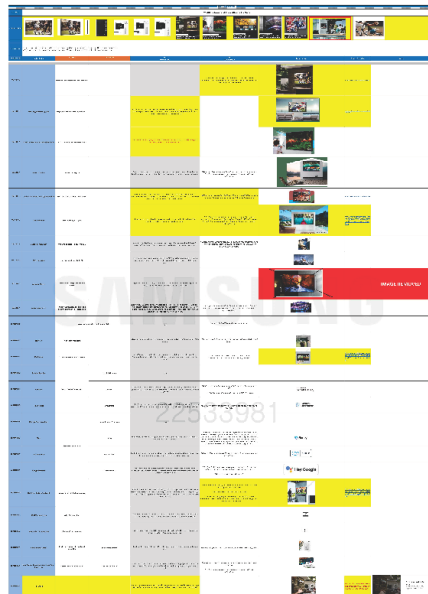

BTF Feature Copy (OFG)

Product Page: Below the fold

GUIDELINES

1. BTF Features and images should follow the precise order as listed in the Online Feature Grid
2. Follow the Online Feature Grid for the Key Features, precise messaging and corresponding imagery as they should appear on the PDP