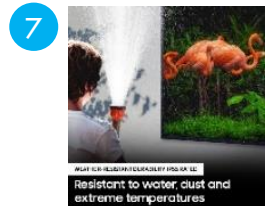

EasyAds ID/Link:
[195080](#)