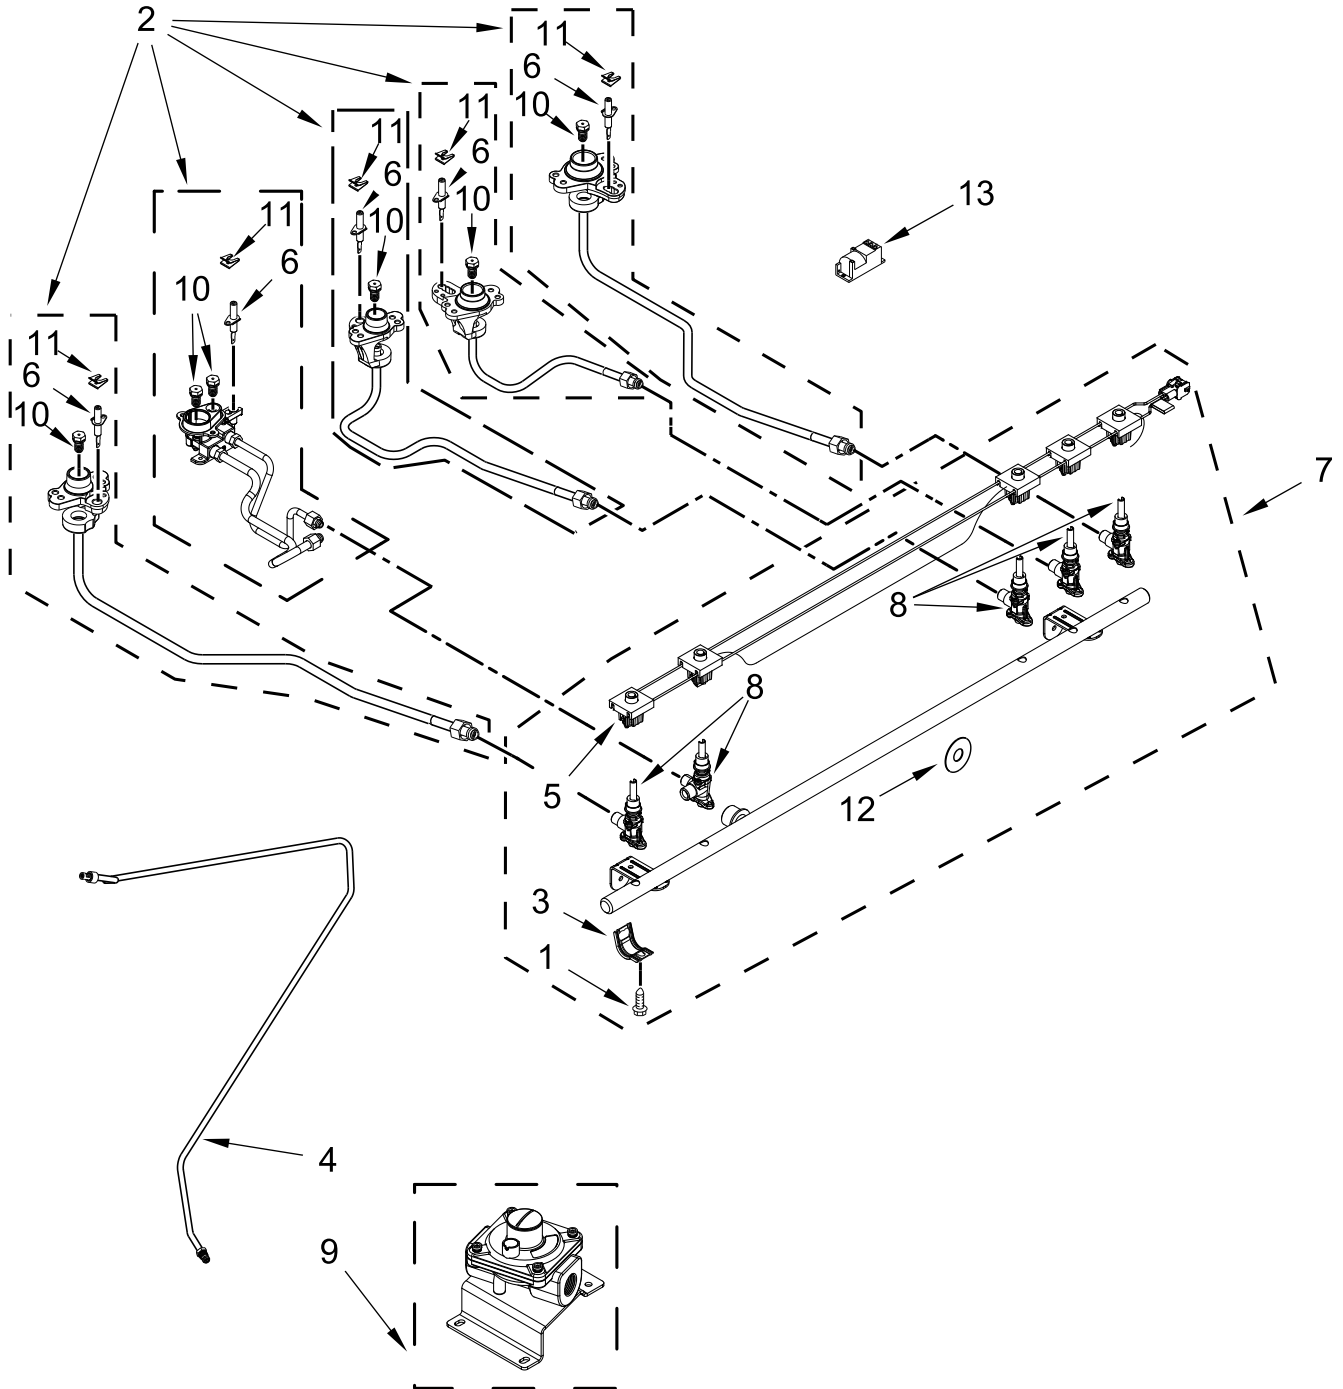

# COOKTOP PARTS

<u>Illus. No.</u>	<u>Part No.</u>	<u>Description</u>	<u>Illus. No.</u>	<u>Part No.</u>	<u>Description</u>	<u>Illus. No.</u>	<u>Part No.</u>	<u>Description</u>
1		Literature Parts	8		Set, Grate	20		Panel, Lower Console
	W10665259	Instructions, Installation		W11188538	Black		W10565662	Stainless
	W11602520	Owners Manual	9	3196169	Screw	21	W11379947	Bracket, Anti-Tip
	W11565455	Tech Sheet	10	W11563529	Bracket,Support (Left)	22	W10162253	Brace, Corner (Left)
	W11618459	Dimension Guide		W11563527	Bracket, Support (Right)		W10162252	Brace, Corner (Right)
	W11604188	Control Guide	11	W10598048	Bracket, Console (Center)	23	W11512127	Gasket, Console/ Cooktop
	W11602533	Quick Start Guide	12		Endcap	24	W10558372	Bracket, Control
2		Burner Cap Kit		W10557751	Stainless (Left)	25	W10432544	Griddle
	W11367440	Black (Set of 3) (Left Rear, Right Front & Right Rear)		W10557754	Stainless (Right)	26	W11158783	Shield, Keypad
3		Console	13		Trim, Vent			FOLLOWING PARTS NOT ILLUSTRATED
	W11606821	Stainless		W10636529	Stainless		W11457137	Harness, Main
4	W11367105	Burner Kit (Set of 5)	14	W11603773	Control (MRC2)		W10575120	Harness, Keypad
5		Cooktop	15	W10759324	Assembly, Display		W10598169	Harness, Display
	W11316217	Stainless	16	W10557780	Bracket , Control		W11172530	Harness, Bake Drawer
6	7101P485-60	Screw, Anti-Tip Kit	17		Bezel		313438	Clip, Harness
7		Knob		W11592977	Stainless		3196520	Clip, Wire
	W11592981	Stainless	18	W10645947	Grommet			
			19	W10854253	Bumper			

# MANIFOLD PARTS