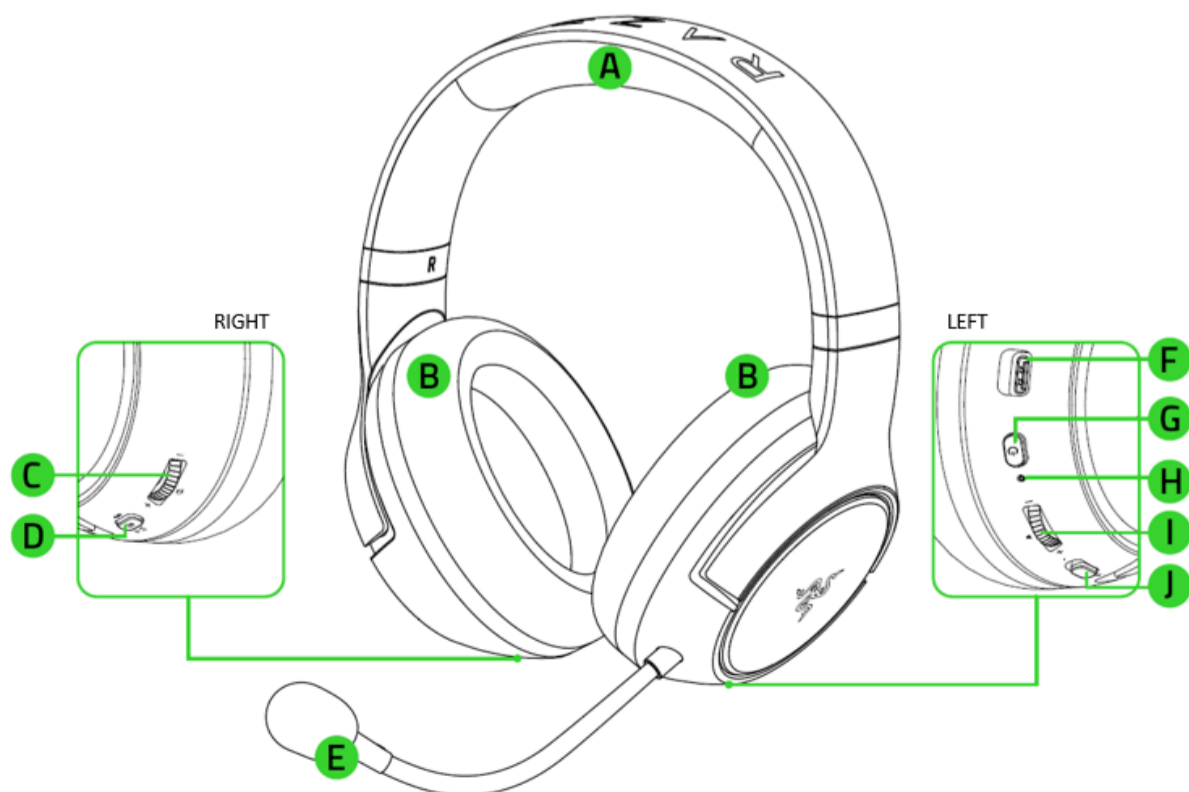

Razer Kaira for PS5 | RZ04-03980 Support & FAQs

Updated: 29-Mar-2023 | Article ID: 5799

SPECIFICATIONS

Whether you're on console or mobile, rule both realms with the Razer Kaira for PlayStation—a dual wireless PS5 headset powered by Razer™ SmartSwitch. Capable of connecting to a 2.4GHz and Bluetooth device at once, enjoy unrivalled convenience as you switch seamlessly between them.

Device Layout

- | | |
|---|---------------------|
| A. Auto-adjusting headband | F. Charging port |
| B. Flowknit memory foam ear cushions | G. Power button |
| C. Sidetone wheel | H. Status indicator |
| D. Razer SmartSwitch / EQ button | I. Volume wheel |
| E. Bendable Razer™M HyperClear cardioid mic | J. Mic mute switch |

Technical Specifications

Category	Specification
Headphones	Frequency response: 20 Hz – 20 kHz
	Impedance: 32 Ω @ 1 kHz
	Sensitivity: 108 dB
	Drivers: 50 mm, with Neodymium magnets
	Inner ear cup diameter: Width 45 mm / Length 65 mm
	Earcup cushions: FlowKnit Memory Foam Cushions with heat-transfer fabric
Compatibility	Connection Type: Wireless 2.4 GHz USB-C Dongle & Bluetooth
	Battery Life: Up to 30 hours
Other Features	Color: White
	PS5, PS4, PC, Devices with Bluetooth audio capacity
Microphone	<ul style="list-style-type: none"> • SmartSwitch to toggle between 2.4 Ghz and Bluetooth • Low-latency Bluetooth with Quick Connect
	Microphone type: Razer™ HyperClear Cardioid Mic
	Frequency response: 100 – 10,000 Hz
	Signal-to-noise ratio: ≥ 60 dB
Pick-up pattern: Unidirectional	Sensitivity (@1 kHz): -54 ± 3 dB