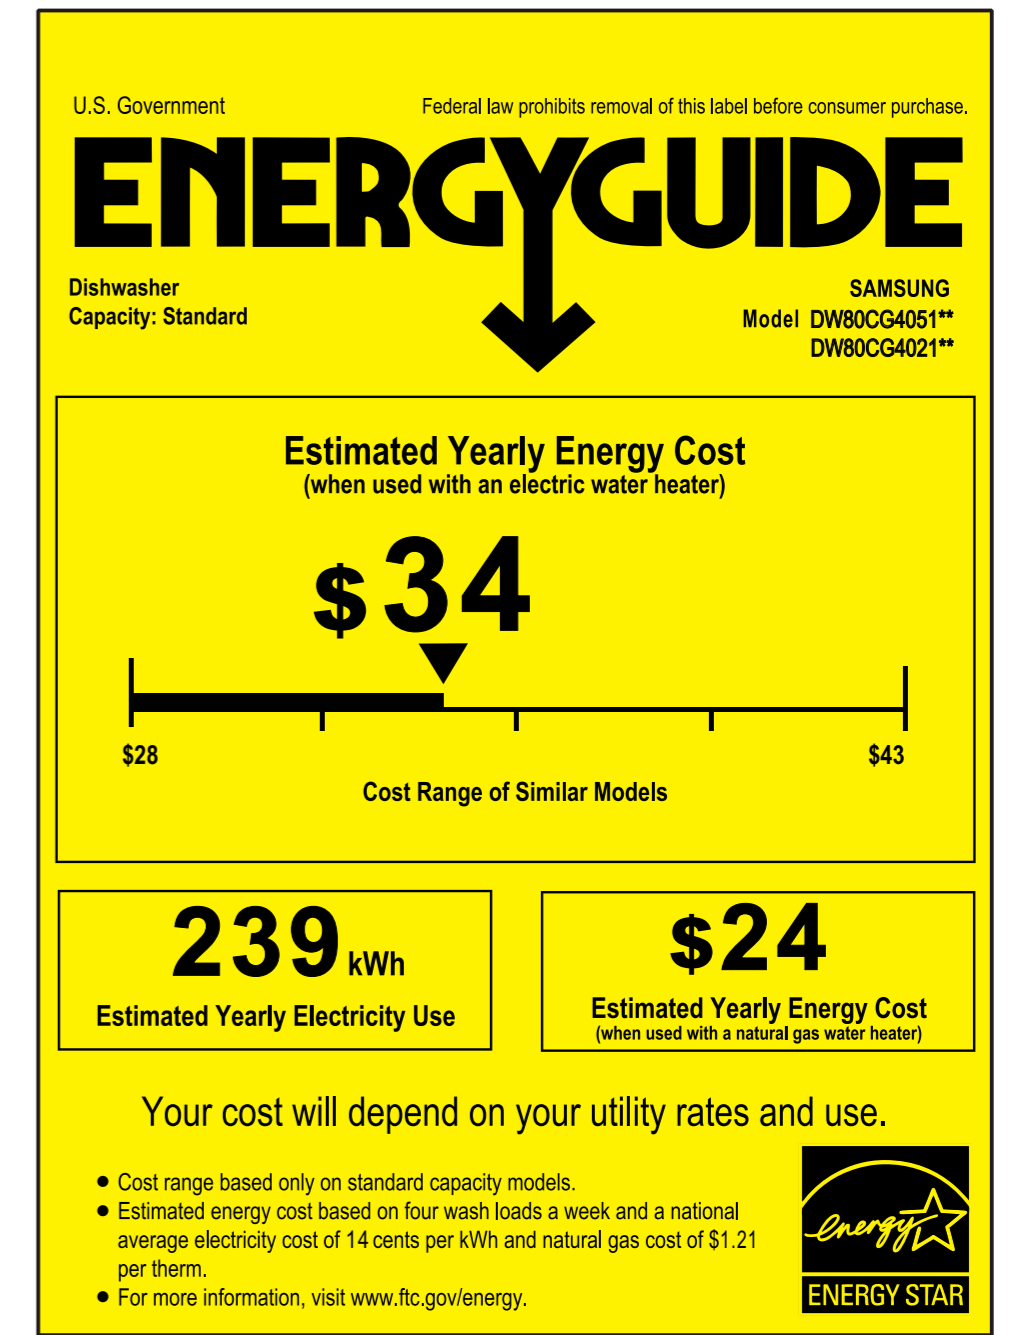

Energy Guide