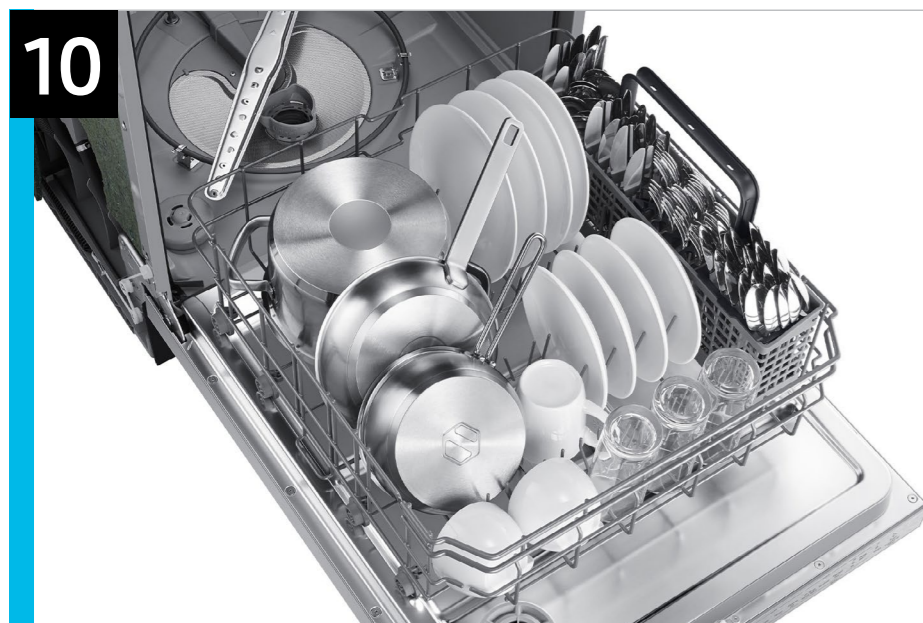

Carousel Image Order