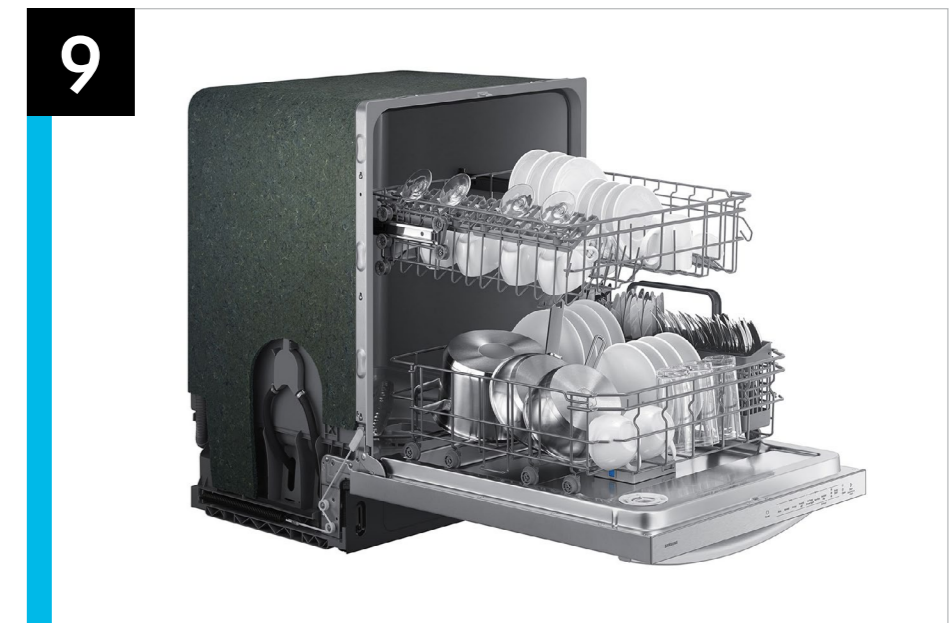

Carousel Image Order