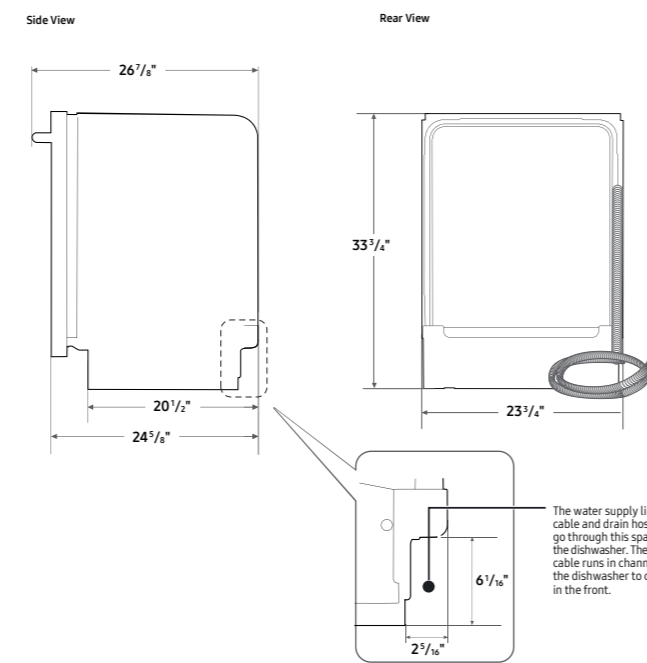

Dimensions

Spec Sheet - front

Spec Sheet - back