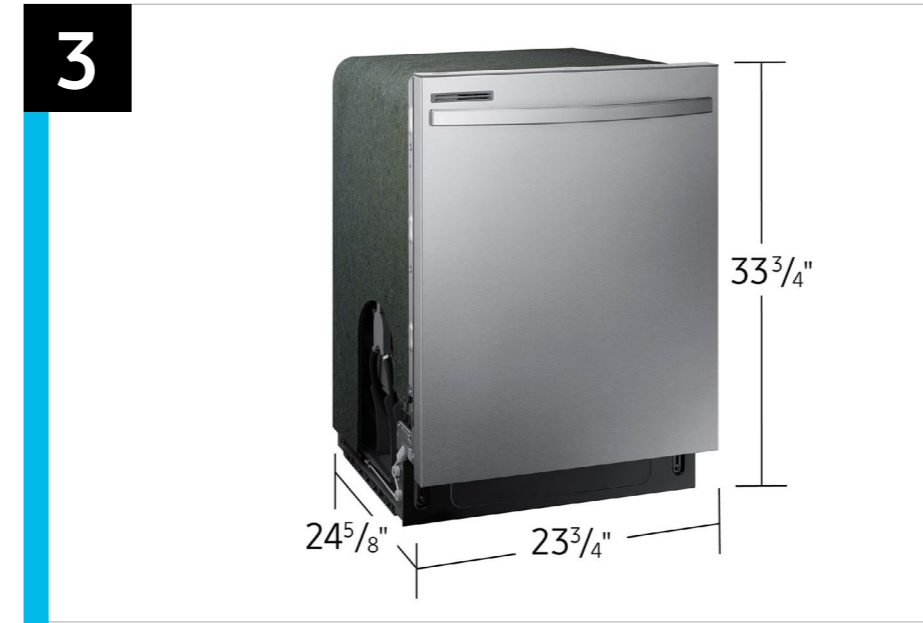

Carousel Image Order