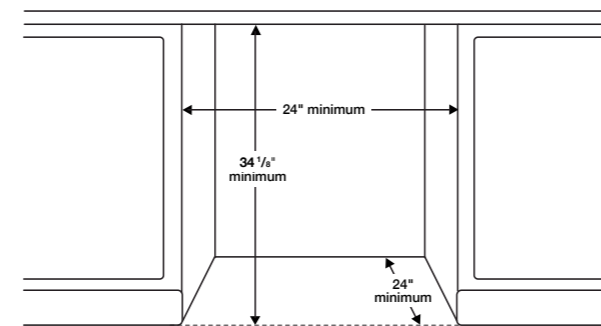

Installation Specifications

Dimensions

Product Dimensions & Weight (WxHxD)
Dimensions: 23 7/8" x 33 3/4" x 24 3/8"
Weight: 64 lbs

Shipping Dimensions & Weight (WxHxD)
Dimensions: 26" x 35" x 29 1/8"
Weight: 78 lbs

Warranty

One (1) Year Parts and Labor
Five (5) Years Limited on Printed Circuit Board

UPC

Color	Model #	UPC Code
Fingerprint Resistant Stainless Steel	DW80CG4021SRAA	887276772882