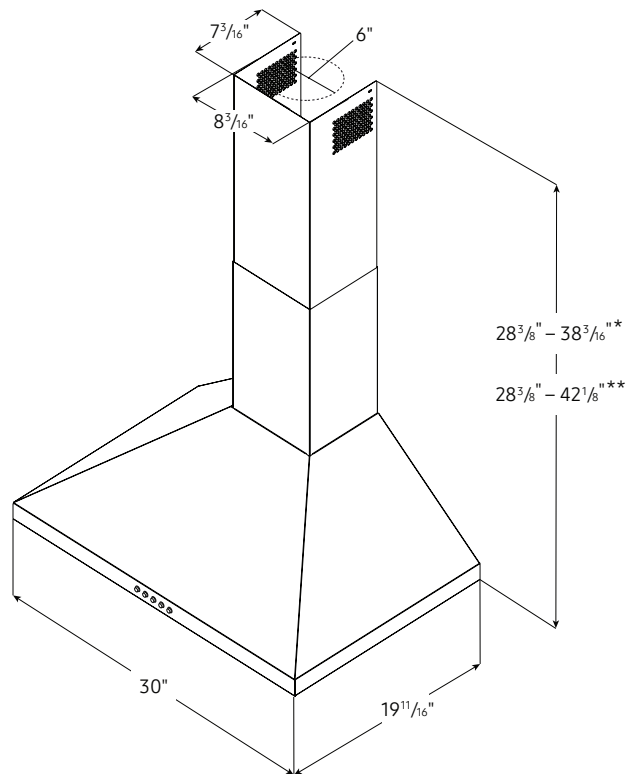

Dimensions and Clearance

- For Vented Installation
- ** For Non-Vented Recirculating Installation