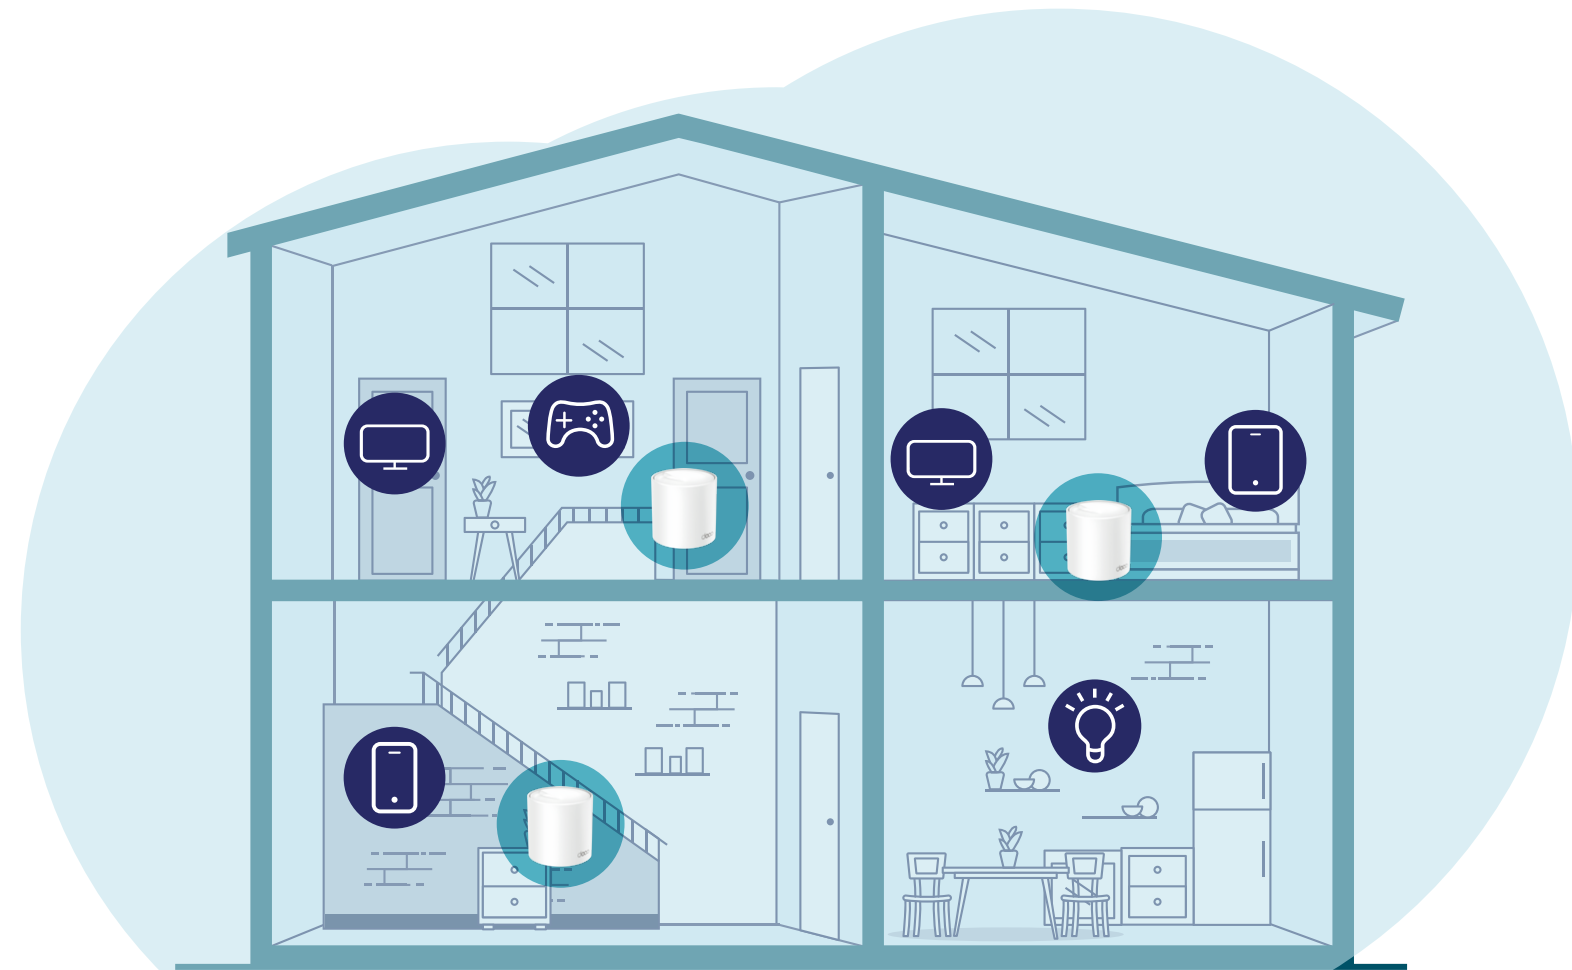

deco™

AX1500

Whole Home Mesh Wi-Fi 6 System

Full Home Coverage from Bedroom
to the Backyard

Deco W4500

Highlights

Full Home Coverage, From the Bedroom to the Backyard

Fast Wi-Fi Everywhere

Deco W4500 3-Pack delivers coverage for 5,600 sq.ft., eliminating dead spots and covering your home in faster AX1500 Wi-Fi.†

One Name, One Password

Creating a single network that keeps you connected wherever you are in your home.

The Best Connections

With TP-Link Mesh technology, Deco W4500 is always working to give your devices the best possible connections.

Simple Setup

Installing Deco W4500 is fast and easy. Just unpack the system, download the Deco app and follow its onscreen directions.

Easy Setup by Deco App

Easily set up Decos and find the ideal spot to place each unit

- Auto Connection Test – Tests the internet connection of your Decos and helps to identify a suitable location for them
- Remote Management – Manages your Deco network from a smartphone or tablet via the app, no matter where you find yourself
- Online Upgrade – Keeps informed of the latest firmware updates