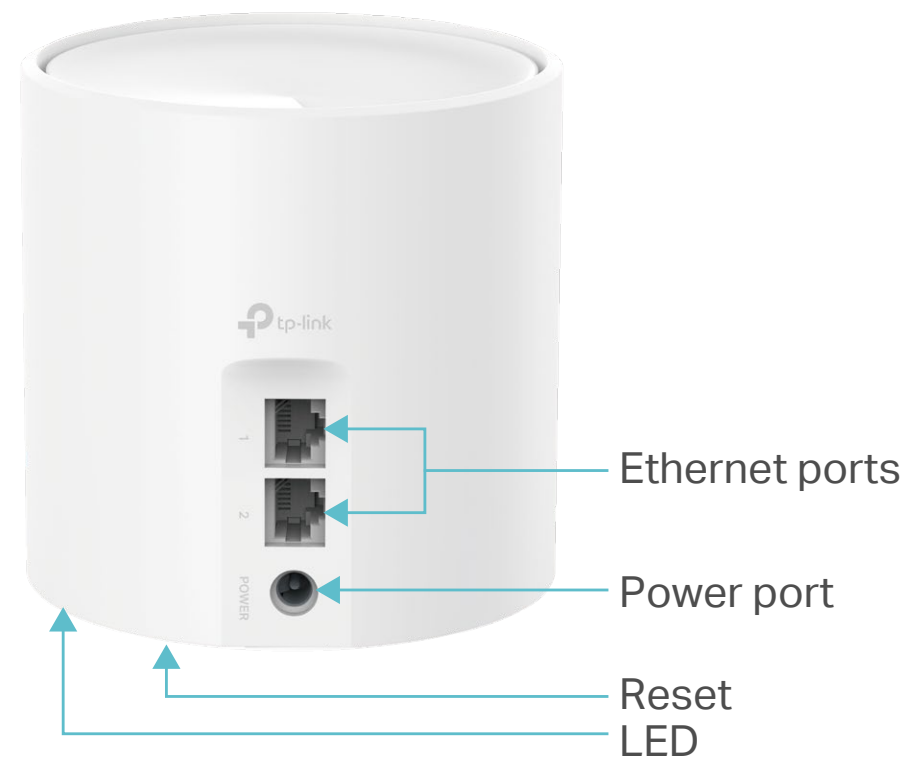

Form a Mesh network with your desired Deco models

- Compatible with All Deco Models – All Deco models can work together. Just expand Mesh Wi-Fi coverage anytime by adding more Decos
- Deco Mesh Technology – Eliminates dead zones and provides uninterrupted WiFi throughout your home

Specifications

Hardware

- Ethernet Port: 2 Gigabit ports per Deco unit (WAN/LAN auto-sensing)
- Button: 1 RESET button on the underside
- Antenna: 2 internal antennas
- Power Consumption (with power adapter): 11.5 W max
- Dimensions (W × D × H): 4.33 × 4.33 × 4.49 in (110 × 110 × 114 mm)
- Power Adapter Input: 100-240V ~ 50-60Hz 0.6A
- Power Adapter Output: 12V = 1A