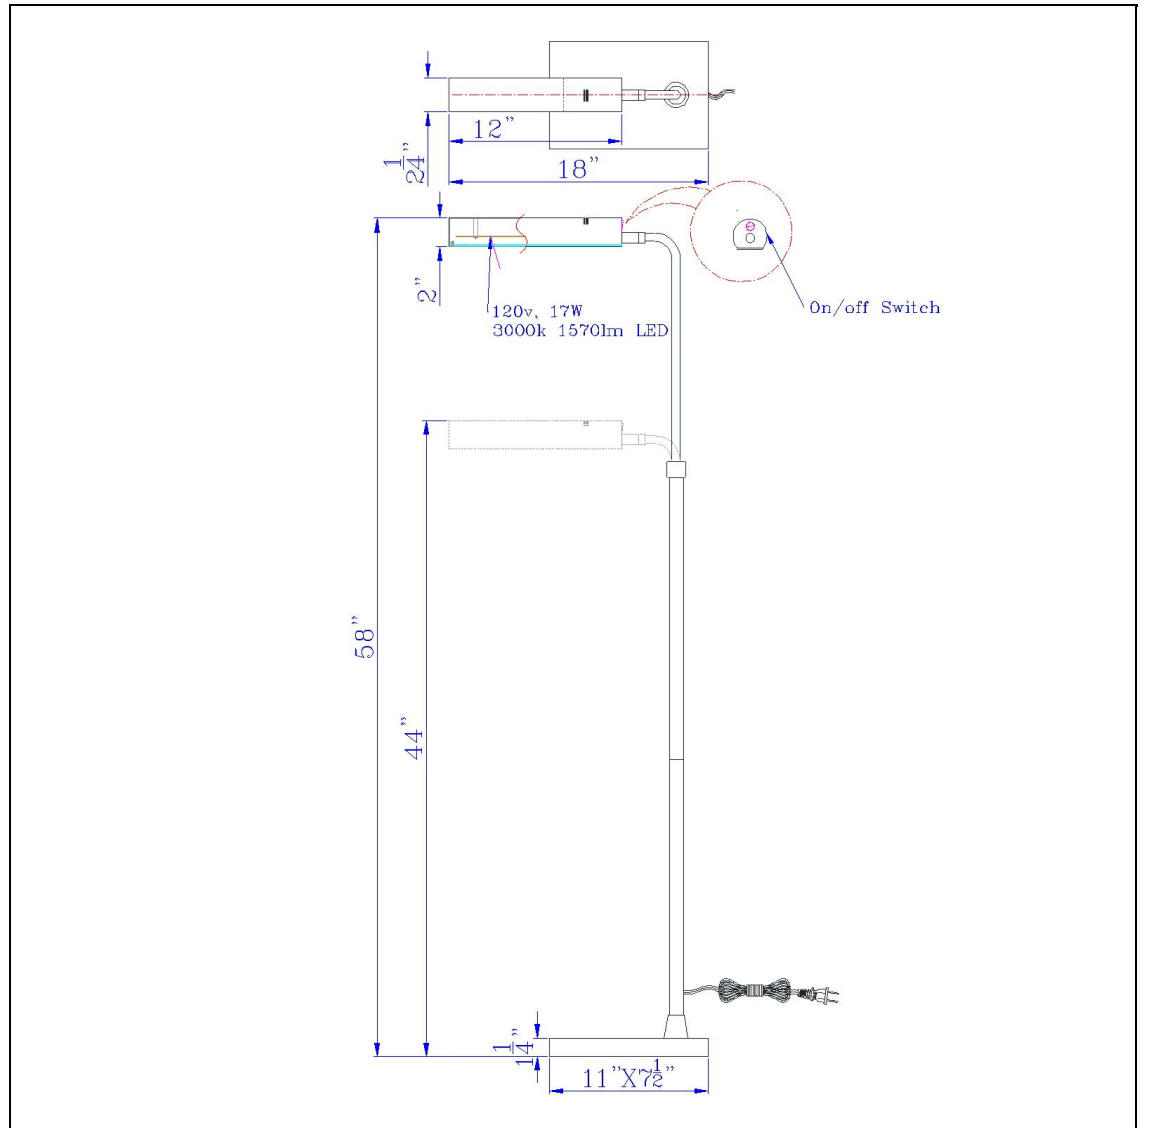

Product No. **BO-3133FL-GR**

Description

Delray 17W, 3000K non dimmable integrated LED metal floor lamp with adjustable height  
Durable Metal Construction  
17 Watt Non Dimmable Integrated LED  
3300K Color Temperature  
44-58" Adjustable Height  
Weighted Base for Added Stability  
Ships in One Carton  
Little to No Assembly Required  
Rocker Switch on Head  
This elegant? led metal floor lamp will make a great addition to any living space. It features an adjustable arm for optimal control of light. With it's slim frame and minimalistic design, this versatile lamp is a great option for reduced spaces.

Technical Specifications

<b>UPC</b>	020193067284	<b>Shade Top1</b>	12.00
<b>Wattage</b>	LED 17W	<b>Shade Top2</b>	2.25
<b>CRI</b>	75	<b>Shade Bottom1</b>	12.00
<b>Lumen</b>	1600	<b>Shade Bottom2</b>	2.25
<b>Switch Type</b>	ON/OFF	<b>Shade Side</b>	2.00
<b>Bulb Base</b>	LED	<b>Carton 1 Dimensions</b>	19.00 x 4.50 x 26.80
<b>Number of Lights</b>	LED	<b>Carton 2 Dimensions</b>	0.00 x 0.00 x 26.80
<b>Color</b>	Charcoal Grey	<b>Package Dimensions</b>	L: 26.80 W: 4.50 H: 19.00
<b>Base Color</b>	Charcoal Grey		