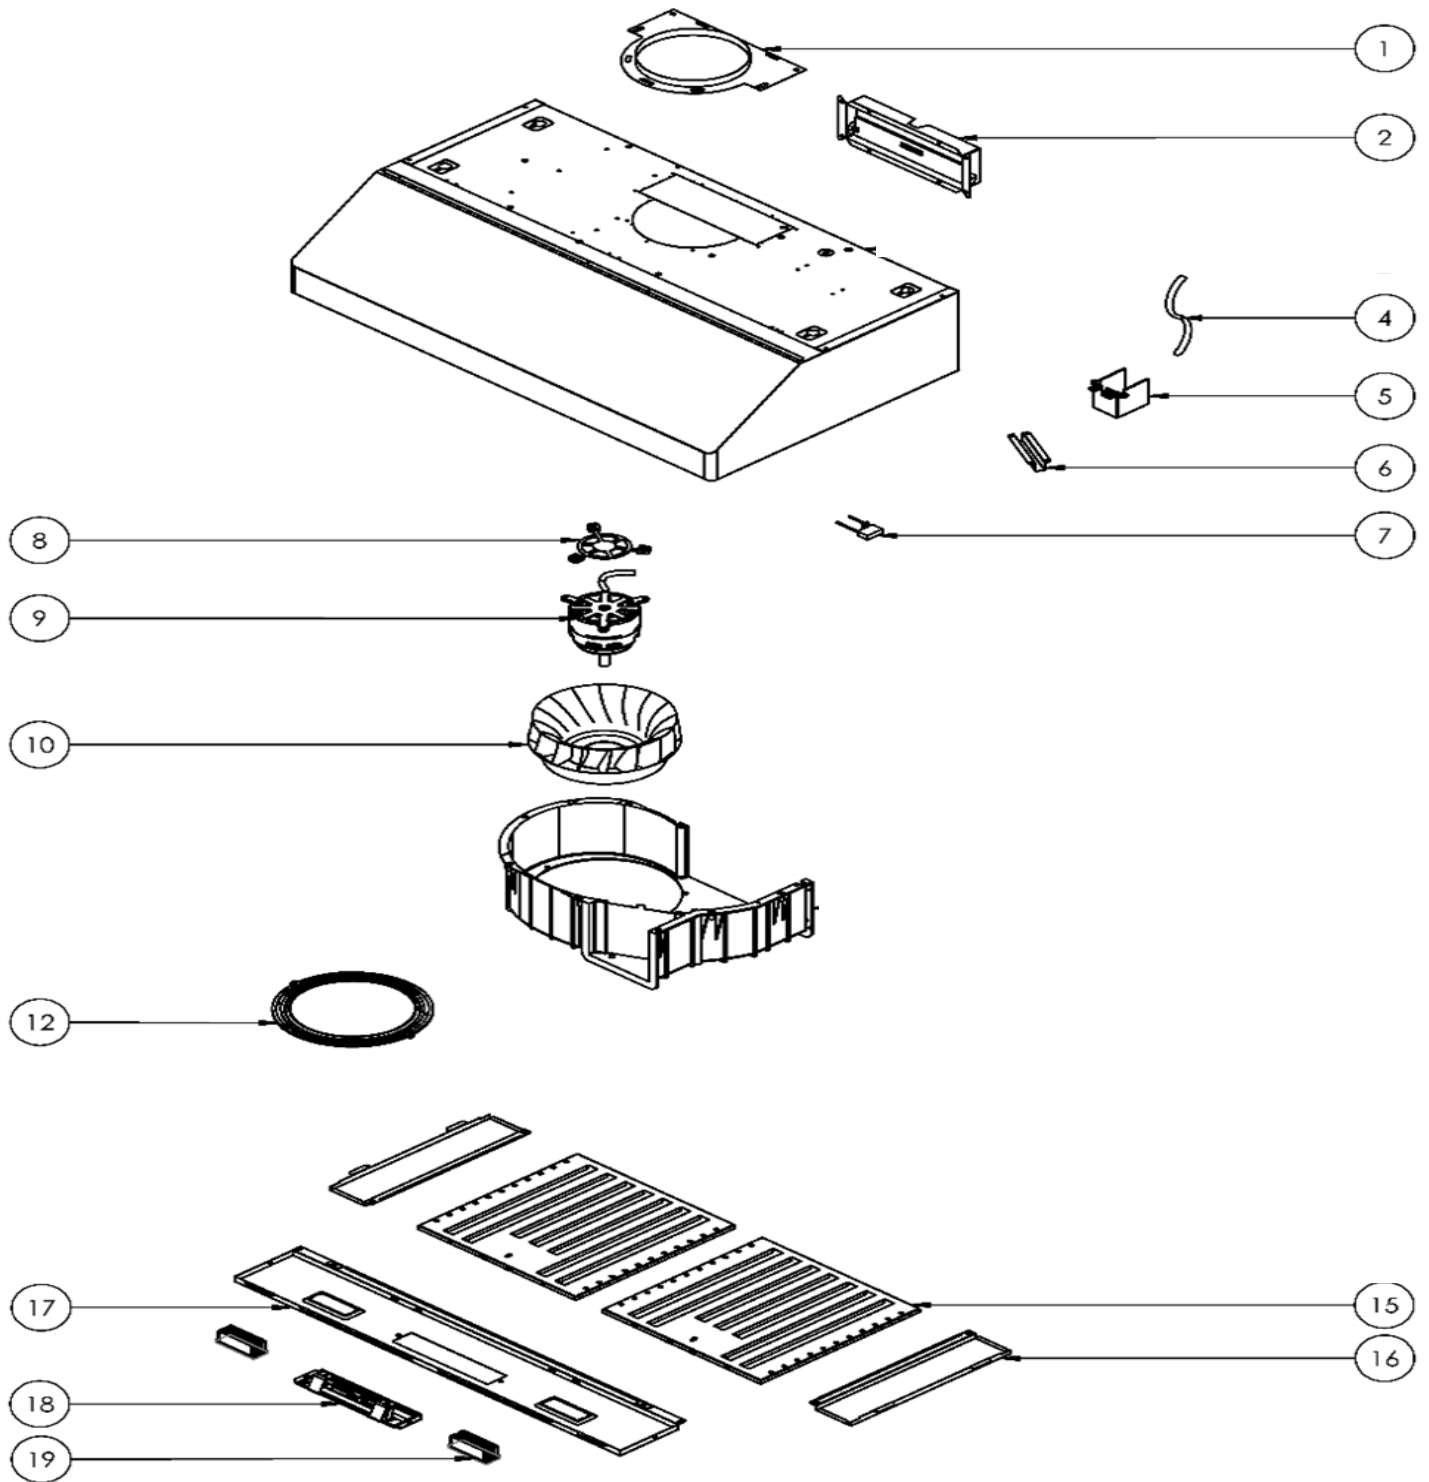

AK7100BS-BF
AK7100BS290-BF
AK7136BS-BF
AK7136BS290-BF

AK71xxBS-BF, AK71xxBS290-BF

Ref #	Part #	Description	Qty.
1	54050065	7" Round Collar	1
2	54060011	Rectangular Collar	1
4	11030015	Electrical Cord	1
5	54200011	Electrical Junction Box	1
7	12050024	Capacitor	1
8	54140060	Motor Bracket	1
9	12120087	Motor, 400 CFM	1
9	12120062	Motor, 290 CFM	1
10	54250022	Blower Wheel	1
12	56210040	Blower Wheel Cover	1
15	50210037	Baffle Filter	2
16	50120174	Side Panel, 36"	2
17	50110275	Light Panel, 30"	1
17	50110276	Light Panel, 36"	1
18	11000148	Switch Assembly	1
19	Z0B0049	LumiLight LED, 6W, AC	2
20	05000148	Hardware Packet	1