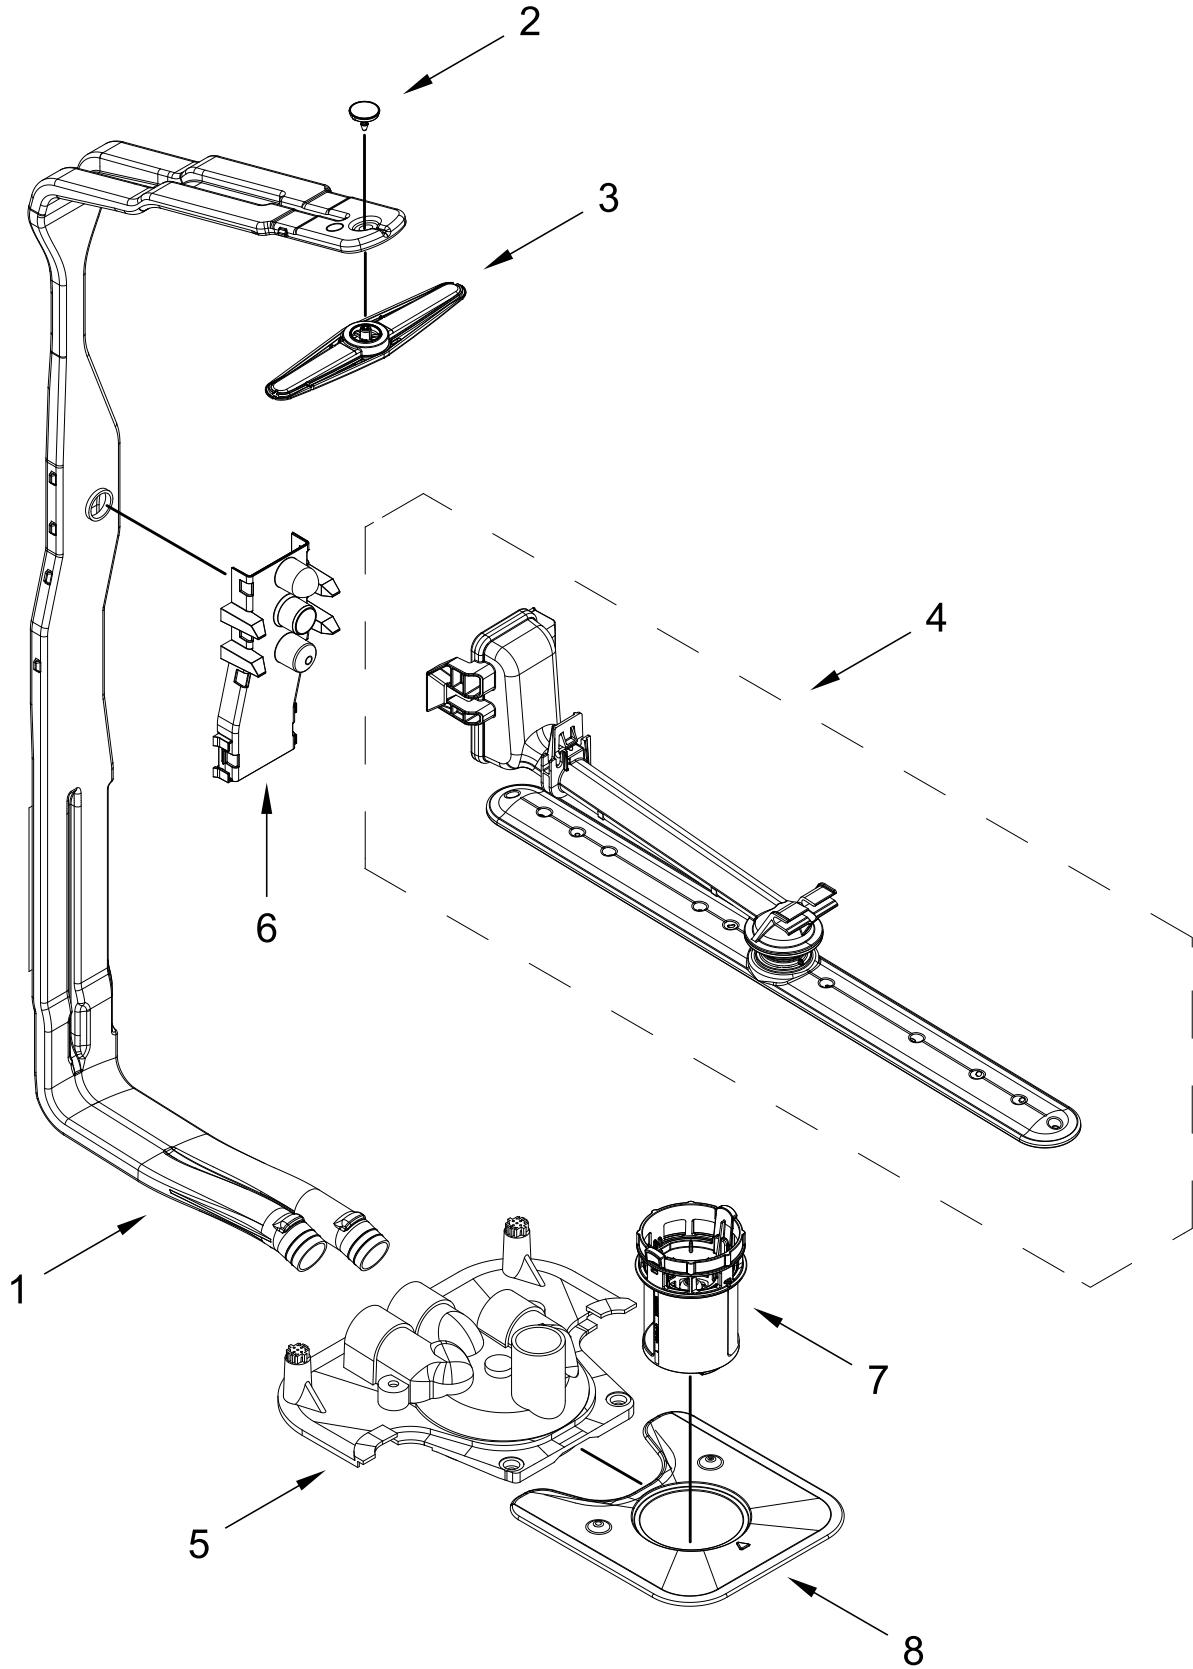

UPPER WASH AND RINSE PARTS

UPPER WASH AND RINSE PARTS

<u>Illus.</u> <u>No.</u>	<u>Part No.</u>	<u>Description</u>	<u>Illus.</u> <u>No.</u>	<u>Part No.</u>	<u>Description</u>	<u>Illus.</u> <u>No.</u>	<u>Part No.</u>	<u>Description</u>
1	W10903503	Feed Tube Assembly	5	W11128231	Cover, Diverter	7	W10891533	Filter
2	W11039888	Retainer	6	W10892836	Retainer, Docking (2nd Level)	8	W10891539	Screen
3	W11039869	Sprayarm, Third Level						
4	W11174340	Upper Sprayarm Assembly