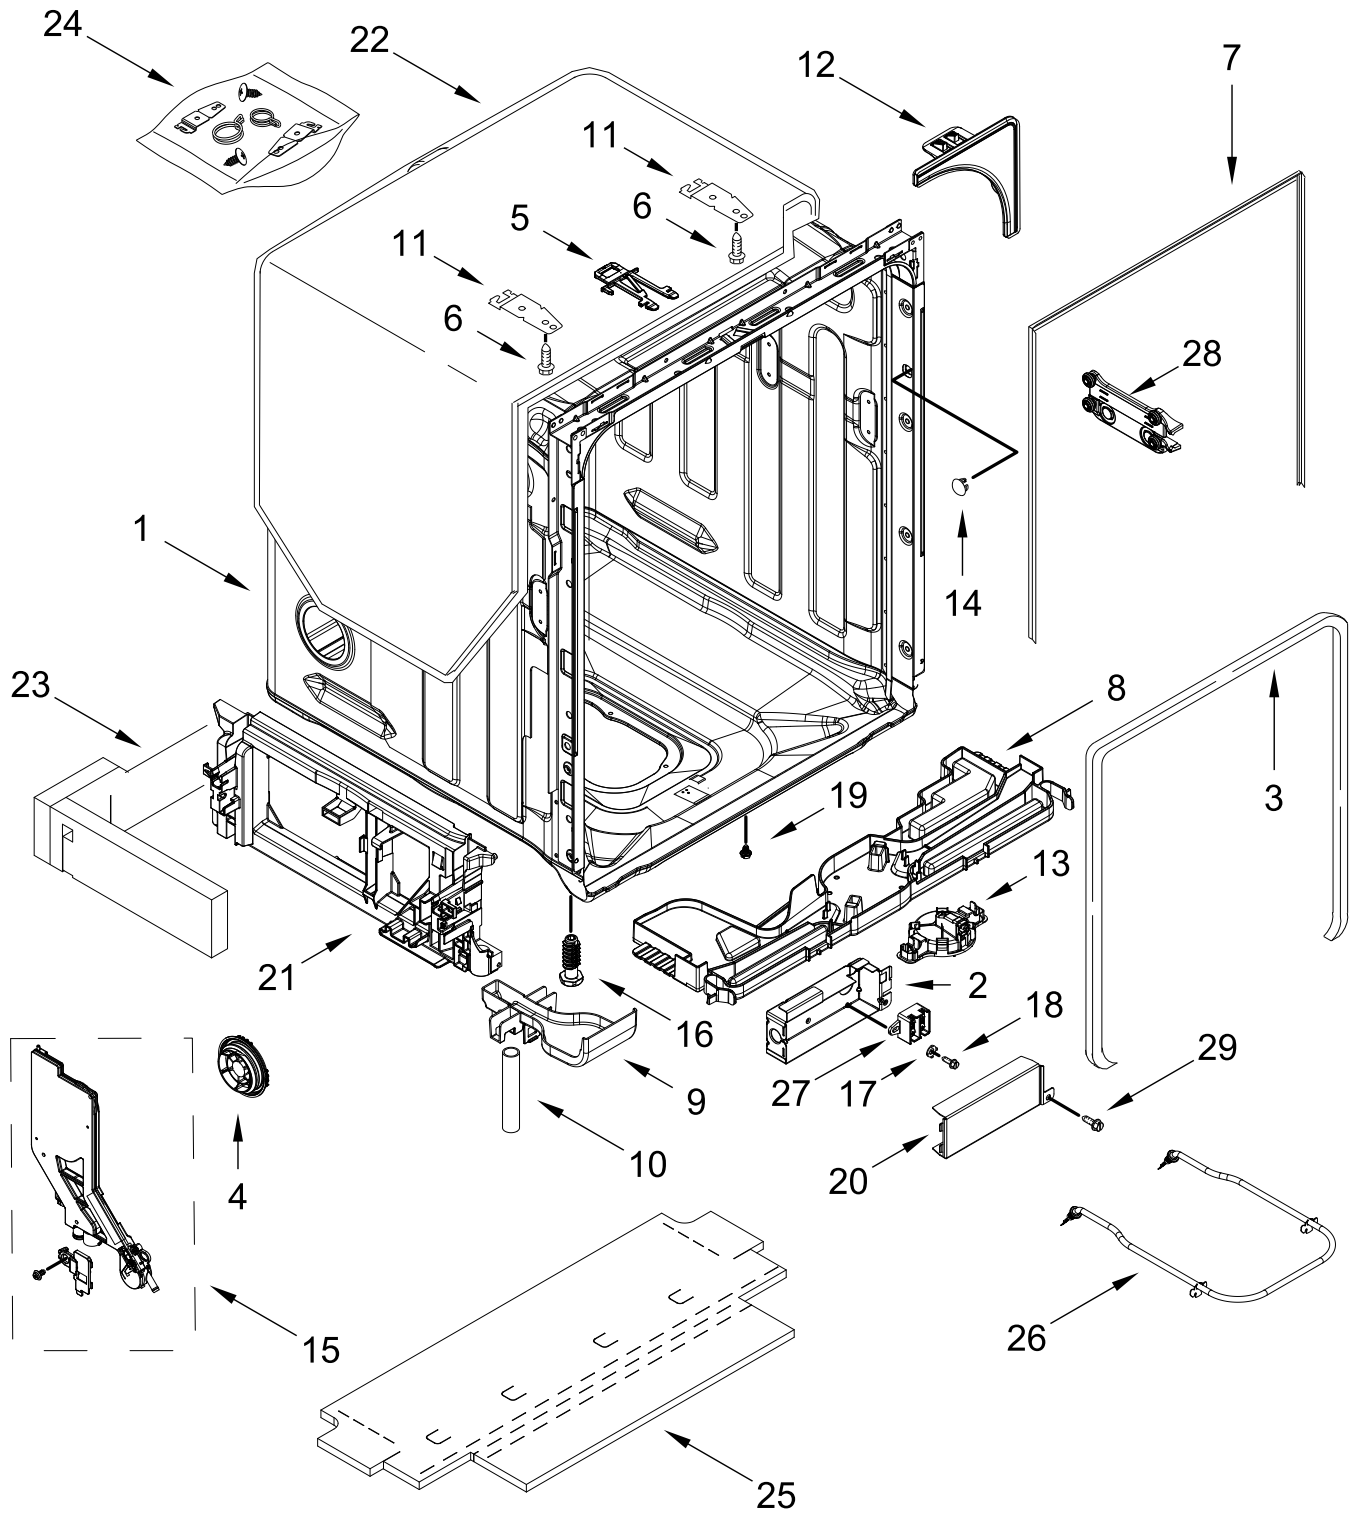

TUB AND FRAME PARTS

TUB AND FRAME PARTS

<u>Illus.</u> <u>No.</u>	<u>Part No.</u>	<u>Description</u>	<u>Illus.</u> <u>No.</u>	<u>Part No.</u>	<u>Description</u>	<u>Illus.</u> <u>No.</u>	<u>Part No.</u>	<u>Description</u>
1	W11120458	Tub Assembly (includes gasket)	13	W11255994	Float Switch	24	W11362500	Miscellaneous Parts Bag (Contains 2 Screws, 2 Clamps, & 2 Brackets)
2	W11226744	Base, Terminal Box	14	W11184083	Plug, Tub			
3	W11035860	Gasket, Tub	15	W11429970	Water Inlet Assembly	25	W11393126	Sound Insulation, Bottom
4	W11429974	Nut, Water Inlet	16	W11455395	Leg, Leveling	26	W11536143	Heater Element Assembly
5	W11090487	Strike, Latch	17	3378128	Washer, Pronged Cup	27	W11132441	Terminal Block
6	W11296374	Screw	18	3400014	Screw, Grounding	28		Tub Mount, Third Level Rack
7	W11165091	Seal, Cabinet	19	3400892	Screw			
8	W11025993	Drip Tray	20	W11226746	Cover, Terminal Box			
9	W11025986	Funnel, Overfill Protection	21		Side Support, Tub			
10	W11025988	Funnel Extension		W10920122	Left Hand		W11101573	Left Hand
11	8269145	Bracket, Undercounter		W10920120	Right Hand		W11256439	Right Hand
12	W11165093	Cover, Tub Corner	22	W11221921	Shield, Tub Sound	29	W10277003	Screw
			23	W10919865	Insulation, U-Wrap