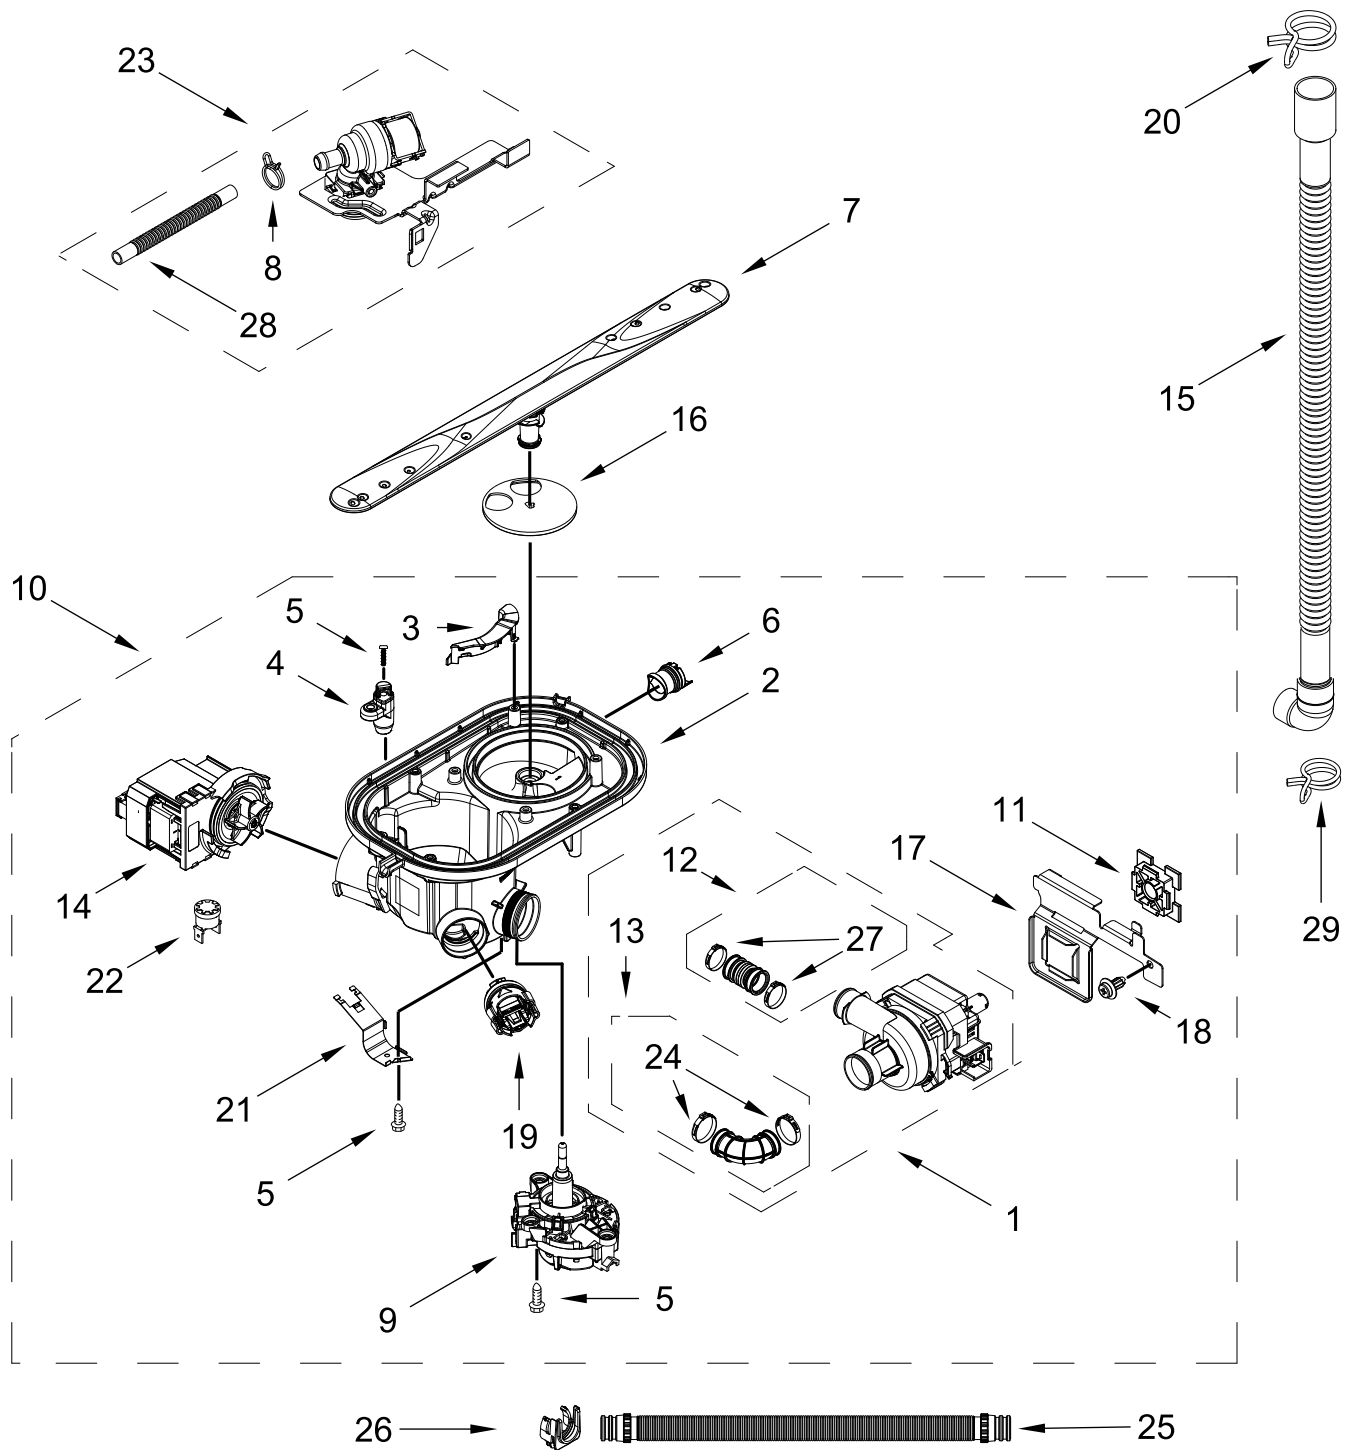

PUMP, WASHARM AND MOTOR PARTS

PUMP, WASHARM AND MOTOR PARTS

<u>Illus. No.</u>	<u>Part No.</u>	<u>Description</u>	<u>Illus. No.</u>	<u>Part No.</u>	<u>Description</u>	<u>Illus. No.</u>	<u>Part No.</u>	<u>Description</u>
1	W11048807	Pump Assembly	10	W11243648	Motor & Sump Assembly	20	370445	Clamp, Hose
2	W11034554	Sump with Seal (Includes 3, 4, 5, 6 & 9)	11	W11036660	Isolator, Rear Motor	21	W11163419	Bracket, Thermostat
3	W10891543	Diffuser, Inlet	12	W11250985	Hose, Pressure	22	W11193089	Thermostat (Included with Main Wiring Harness)
4	W11050773	Drain Vent Assembly	13	W10900389	Hose, Suction	23	W11025970	Fill Valve Assembly
5	9741232	Screw	14	W11193157	Motor, Drain	24	W11122851	Clamp, Hose
6	W10891547	Check Valve, Drain	15	W11131184	Hose, Drain	25	W11036159	Hose
7	W11048456	Wash Arm Assembly	16	W11175571	Disc, Diverter	26	W11036143	Clip, Hose
8	371505	Clamp, Hose	17	W11497568	Bracket, Rear Motor	27	W10466656	Clamp, Hose
9		Diverter Valve Motor (Not Serviced)	18	W11418271	Fastener	28	W11036287	Hose, Inlet
			19	W11126174	Indicator, Optical Wash	29	W11236576	Clamp, Hose