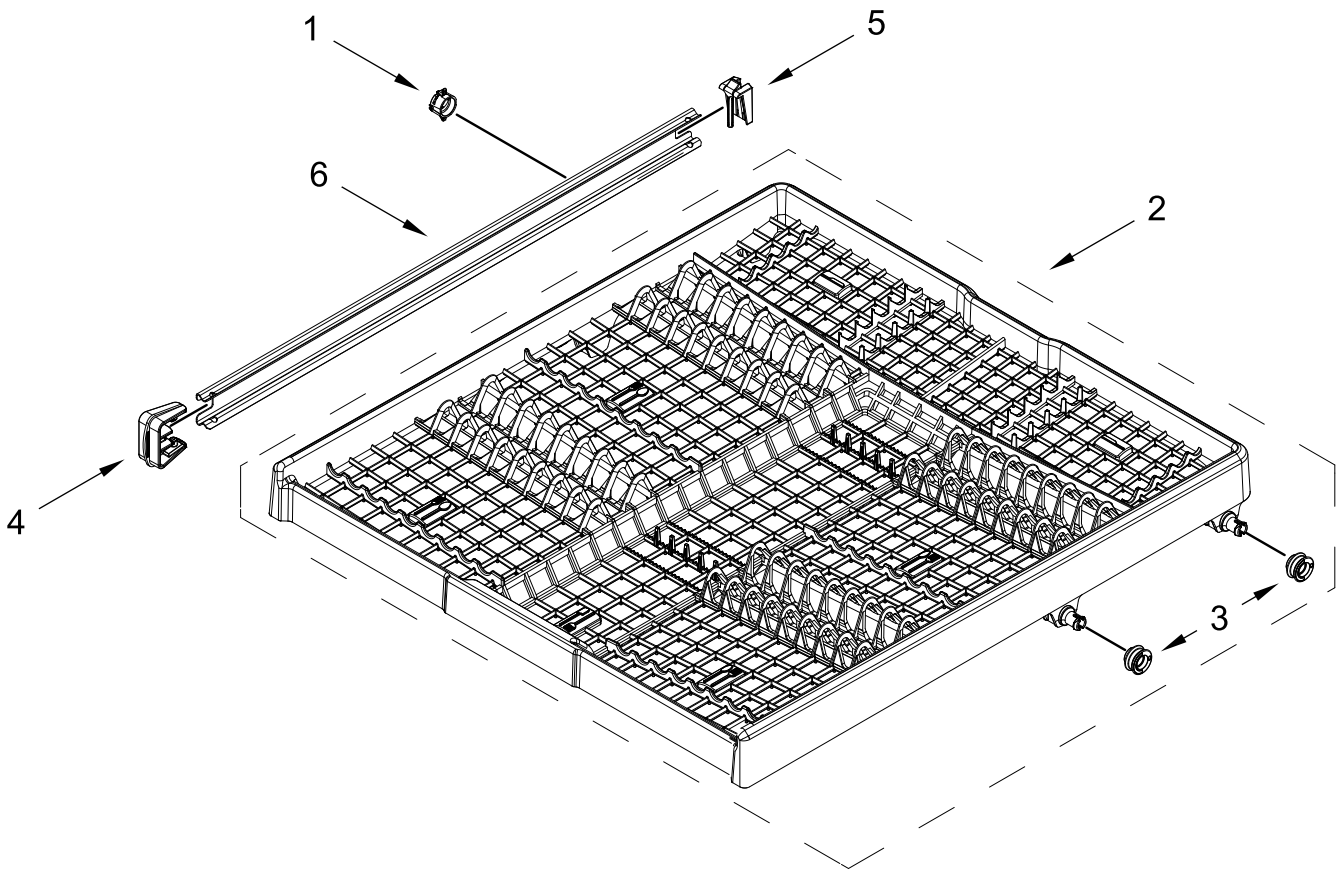

THIRD LEVEL RACK AND TRACK PARTS

THIRD LEVEL RACK AND TRACK PARTS

<u>Illus.</u> <u>No.</u>	<u>Part No.</u>	<u>Description</u>	<u>Illus.</u> <u>No.</u>	<u>Part No.</u>	<u>Description</u>	<u>Illus.</u> <u>No.</u>	<u>Part No.</u>	<u>Description</u>
1	W10920244	Nut, Tub	3	W11048219	Wheel	5	W11084872	Track Stop, Rear
2	W11540175	Rack, Third Level	4	W11084874	Track Stop, Front	6	W11441109	Track, Dishrack