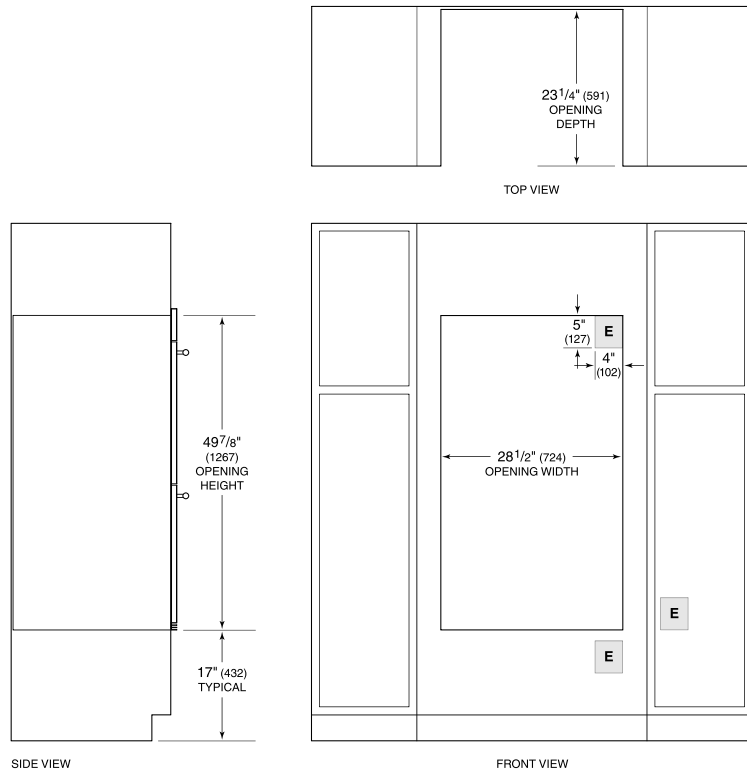

Dimensions

Standard Installation

NOTE: Location of electrical supply within opening may require additional cabinet depth.

Electrical Requirements

Electrical Requirements

Electrical Supply 240/208 VAC, 60 Hz
Electrical Service 50 amp dedicated circuit

Electrical Location Illustration