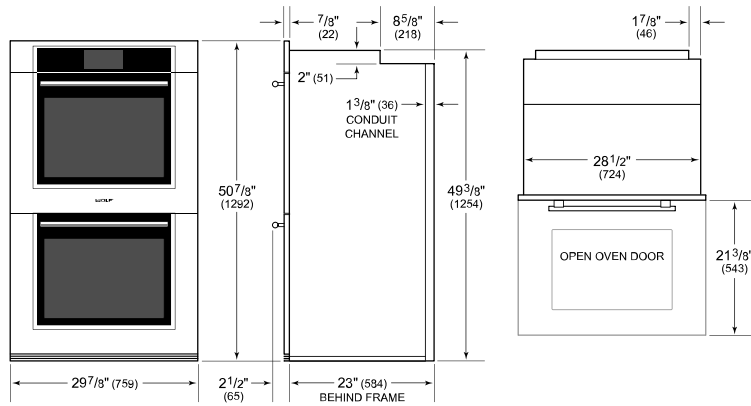

Dimensions

Standard Installation

NOTE: Location of electrical supply within opening may require additional cabinet depth.

Electrical Requirements

Electrical Requirements

Electrical Supply 240/208 VAC, 60 Hz
Electrical Service 50 amp dedicated circuit

Electrical Location Illustration