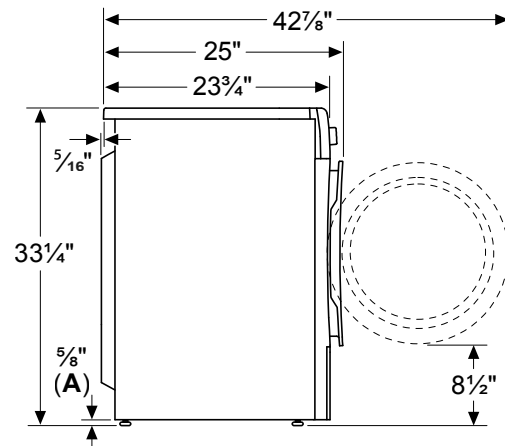

Dimensions & Weight

Overall appliance dimensions (HxWxD) (in)	33 1/4" x 23 1/2" x 25"
Net weight (lbs)	99
Minimum stack height (in)	67 3/4"

ADA compliance
 – Meets ADA height and access requirements *when installed on pedestal.*
 – Meets ADA operable parts requirements for controls and lint filter.

24" Compact Condensation Dryer

800 Series Dryer with Home Connect® – WTG865H4UC

BOSCH

Invented for life

Installation Details

A: 5/8" nominal; 1/2" minimum; 1" maximum

A: Power cord exit
B: Drain exit

measurements in inches

Notes: All height, width and depth dimensions are shown in inches. BSH reserves the absolute and unrestricted right to change product materials and specifications, at any time, without notice. Consult the product's installation instructions for final dimensional data and other details prior to making cutout.