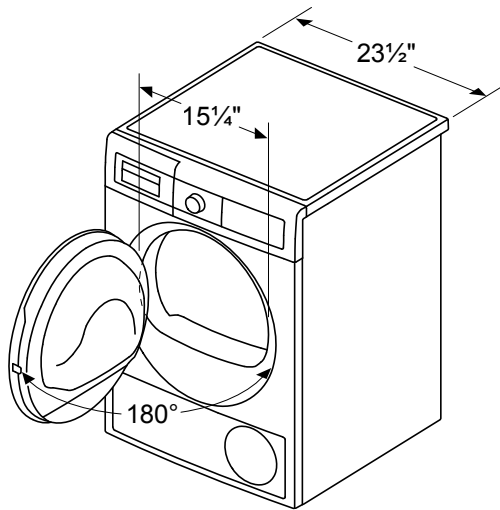

24" Compact Condensation Dryer

800 Series Dryer with Home Connect® – WTG865H4UC

BOSCH

Invented for life

Installation Details

A: 5/8" nominal; 1/2" minimum; 1" maximum

A: Power cord exit
B: Drain exit

measurements in inches