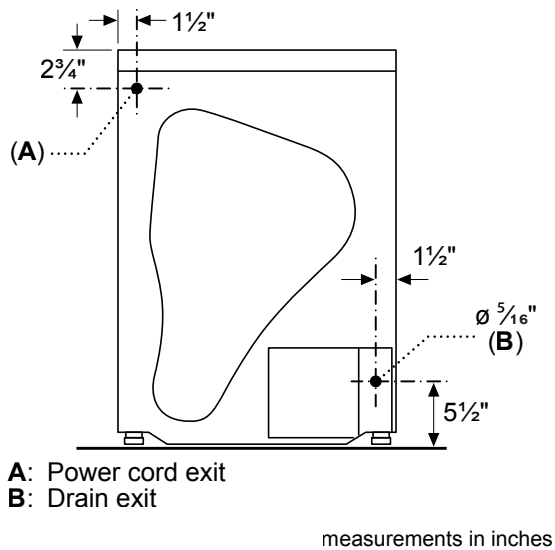

A: Power cord exit
B: Drain exit

measurements in inches