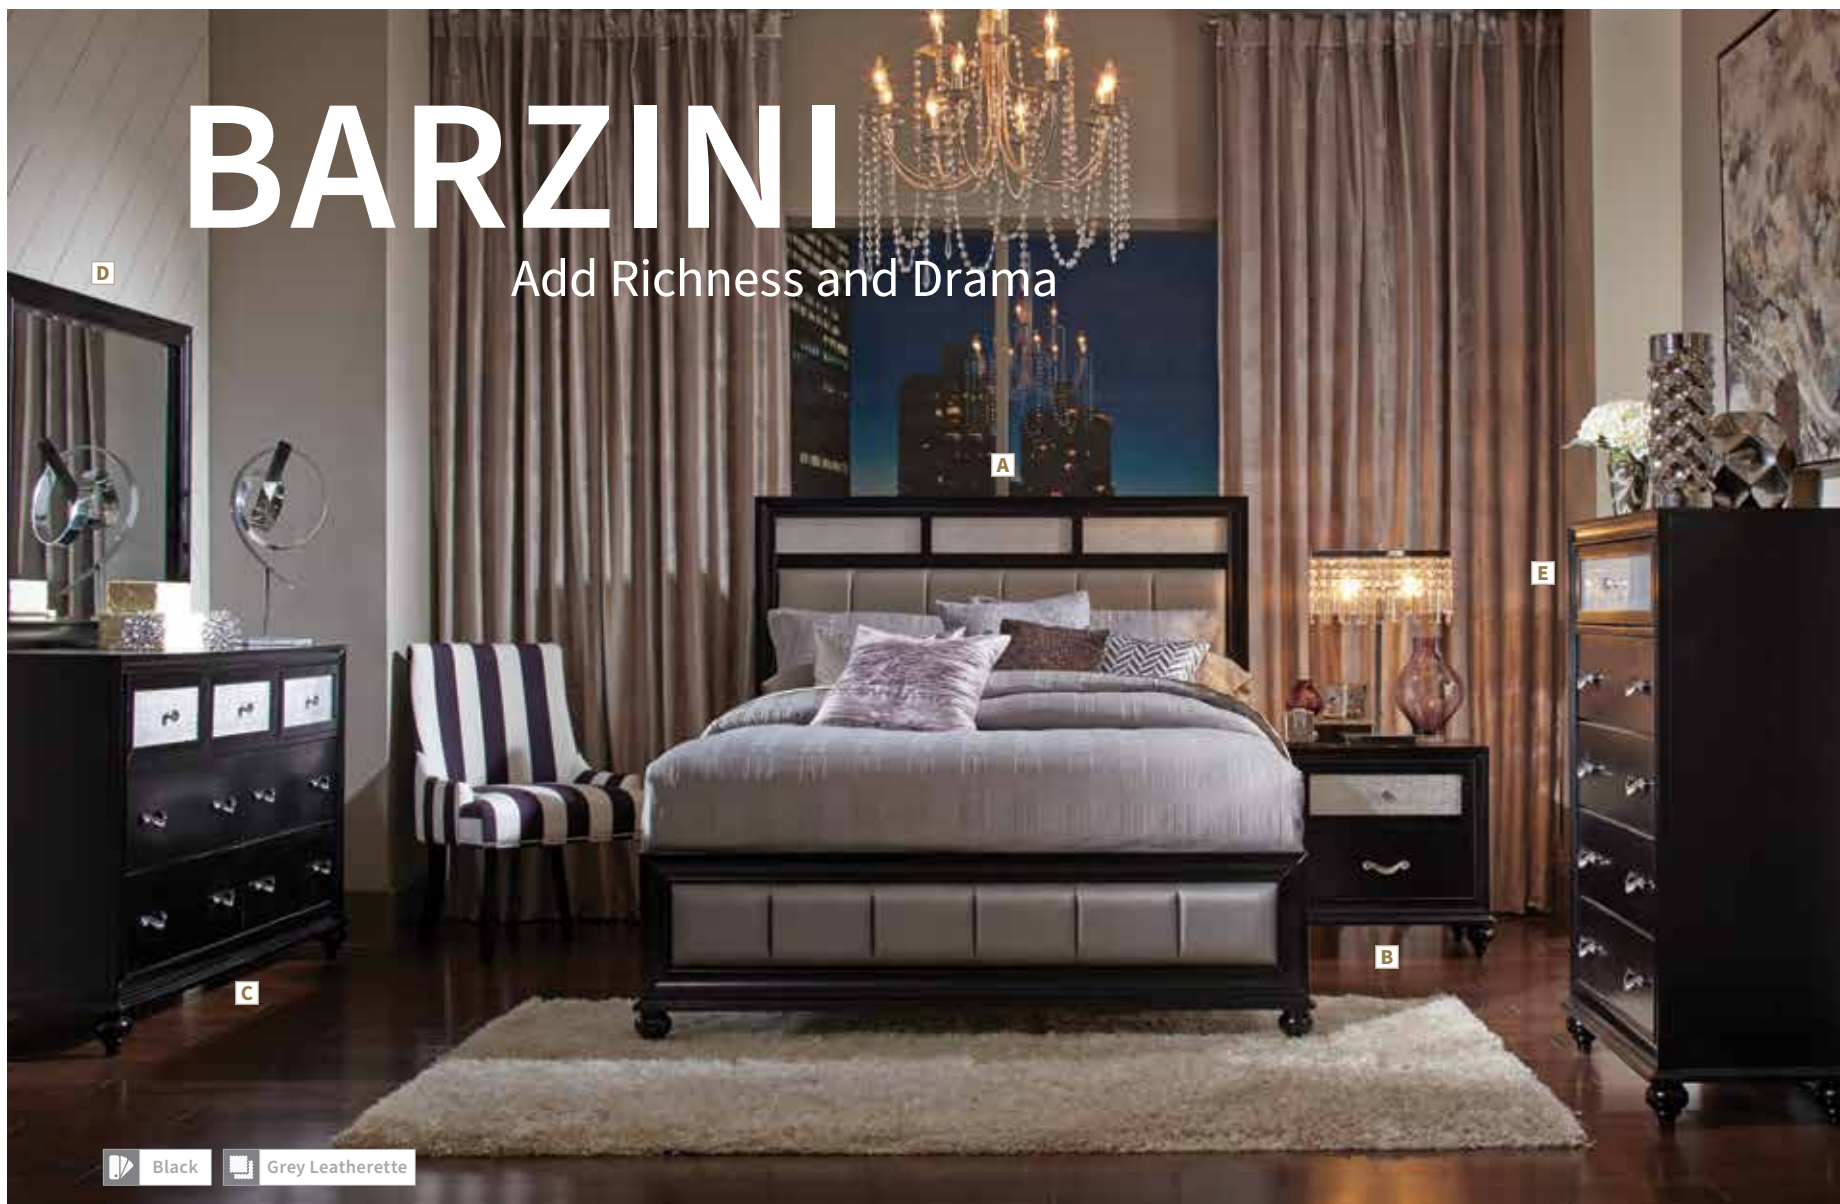

BARZINI

Add Richness and Drama

Black Grey Leatherette

FEATURES: Foundation Required* / Kenlin Metal Drawer Glides / English Dovetail Front & Back / Chrome & Crystal Hardware Finish

MATERIALS: Solid Asian hardwood, tropical wood, okume veneer, MDF, MDF with PU paper, particle board, foam, leatherette, and acrylic

Experience the ultimate in luxury with this rockstar-worthy bedroom collection. A sleek black or white finish creates a dramatic and rich ambiance, while metallic accents—including glittering acrylic drawer fronts and faceted crystal hardware—add opulence. The metallic leatherette upholstery on the head and footboards exudes elegance and glamour.

A Queen Bed 200891Q
63.50"w x 84.75"d x 56.00"h
Eastern King Bed 200891KE
79.25"w x 84.75"d x 56.00"h
California King Bed 200891KW
79.25"w x 89.50"d x 56.00"h

B Nightstand 200892
25.25"w x 16.50"d x 25.25"h
C Dresser 200893
63.00"w x 16.50"d x 37.50"h

D Mirror 200894
46.75"w x 1.25"d x 36.50"h
E Chest 200895
35.50"w x 16.50"d x 49.50"h