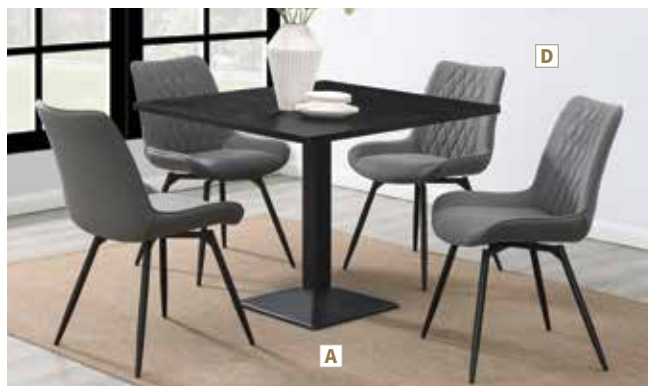

MATERIALS: Table: Oak veneer, MDF, and metal Chairs & Benches: Metal, plywood, foam, and leatherette

MOXEE COLLECTION

This modern square dining table features a sleek pedestal-style frame and an espresso oak veneer top. The dark metal base has a gunmetal finish. Add a matching corner piece to the diamond-quilted back benches with round tapered metal legs to create an L-shaped bench for corner spaces, perfect for small dining areas and kitchen breakfast nooks.

- **A Dining Table** 193491
  39.50"w x 39.50"d x 30.00"h
- **B Short Bench** 193495SB
  40.00"w x 26.75"d x 37.50"h
  Seat 19.00"d x 19.25"h
- **C Corner Bench** 193495CB
  34.75"w x 34.50"d x 37.50"h
  Seat 21.25"d x 19.25"h
- **D Side Chair** 193312
  21.50"w x 25.00"d x 34.00"h
  Seat 17.00"d x 19.50"h

Elevate with a pair of swivel dining chairs!