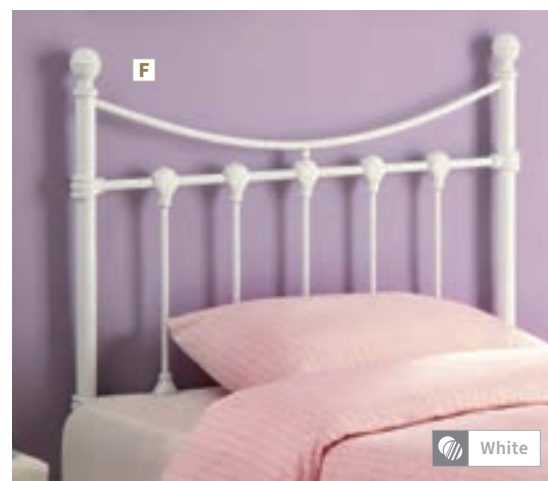

Dark Bronze

Blue

White

*For more information about our product standards please see page 504