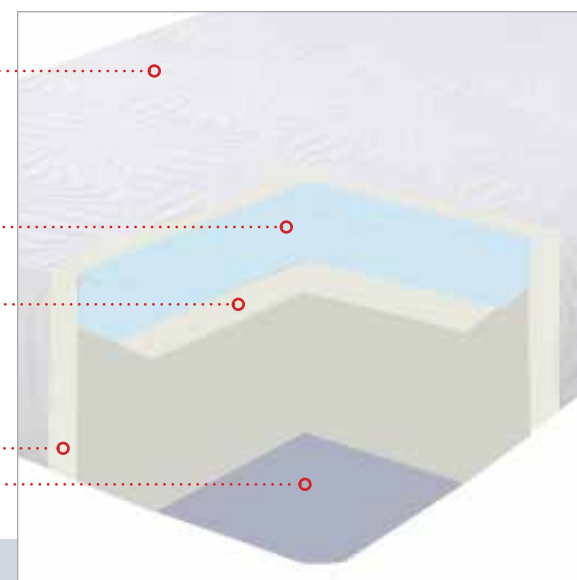

JOSEPH 6" MEMORY FOAM MATTRESS

- Give your kids or guests the comfort and support they deserve with our 6-inch mattress
- Features a pressure-relieving memory foam top layer and a supportive high-density base foam for medium/firm comfort
- Comes with a deluxe hypoallergenic removable soft-knit polyester ticking for added convenience
- Meets federal fire retardant safety standards and is produced with CertiPUR-US certified foam made without harmful chemicals
- Perfect for bunk beds, daybeds, trundles, and more
- Conveniently shipped in a box for easy setup

A **6" Twin Memory Foam Mattress** 350062T
38.00"w x 74.00"d x 6.00"h

6" Twin XL Memory Foam Mattress 350062TL
38.00"w x 80.00"d x 6.00"h

6" Full Memory Foam Mattress 350062F
53.00"w x 74.00"d x 6.00"h

All sizes are approximate

- Deluxe removable soft-knit ticking
- 1.5" soft memory foam
- 4.5" high resilience support foam
- Fire retardant barrier
- Non-slip fabric