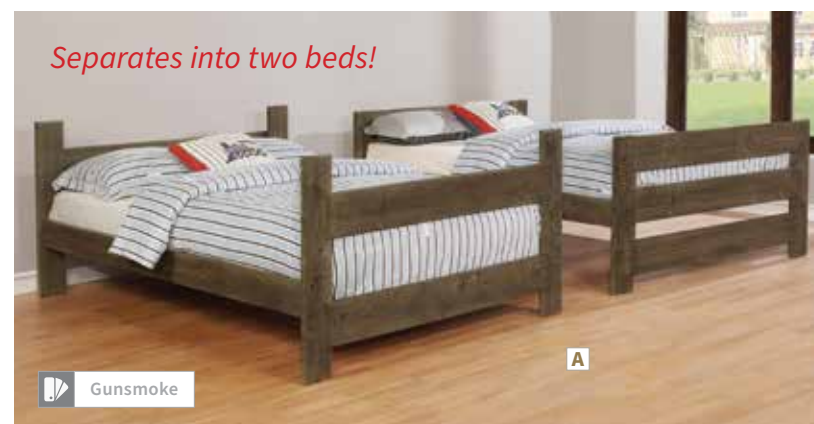

WRANGLE HILL

A Rugged Look that Maximizes Space!

FEATURES: Foundation Not Required* / Separates into Two Full Size Beds / Center Metal Drawer Glides / English Dovetail Front & Back / Storage Trundle Option / Pewter Hardware Finish

MATERIALS: Solid American ponderosa pine

*For more information about our product standards please see page 504