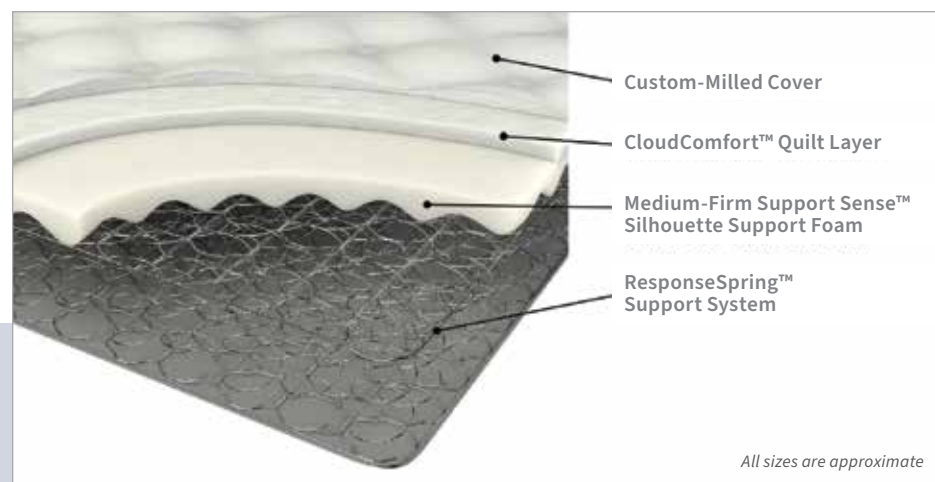

9.25" Twin Mattress 350371T

37.00" w x 74.00" d x 9.25" h

All sizes are approximate

MOST IDEAL FOR:

STOMACH SLEEPER

BACK SLEEPER