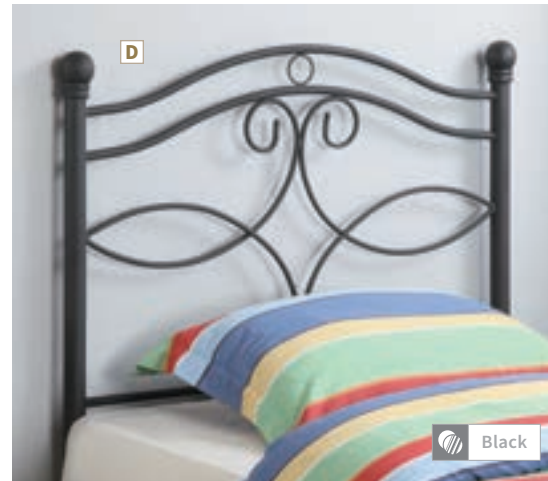

A Twin Bed 2389W
42.00"w x 78.50"d x 40.00"h

B Twin Bed 2389B
42.00"w x 78.50"d x 40.00"h

C Twin Bed 2389N
42.00"w x 78.50"d x 40.00"h

FEATURES: Foundation Not Required*

MATERIALS: Heavy gauge steel tubing