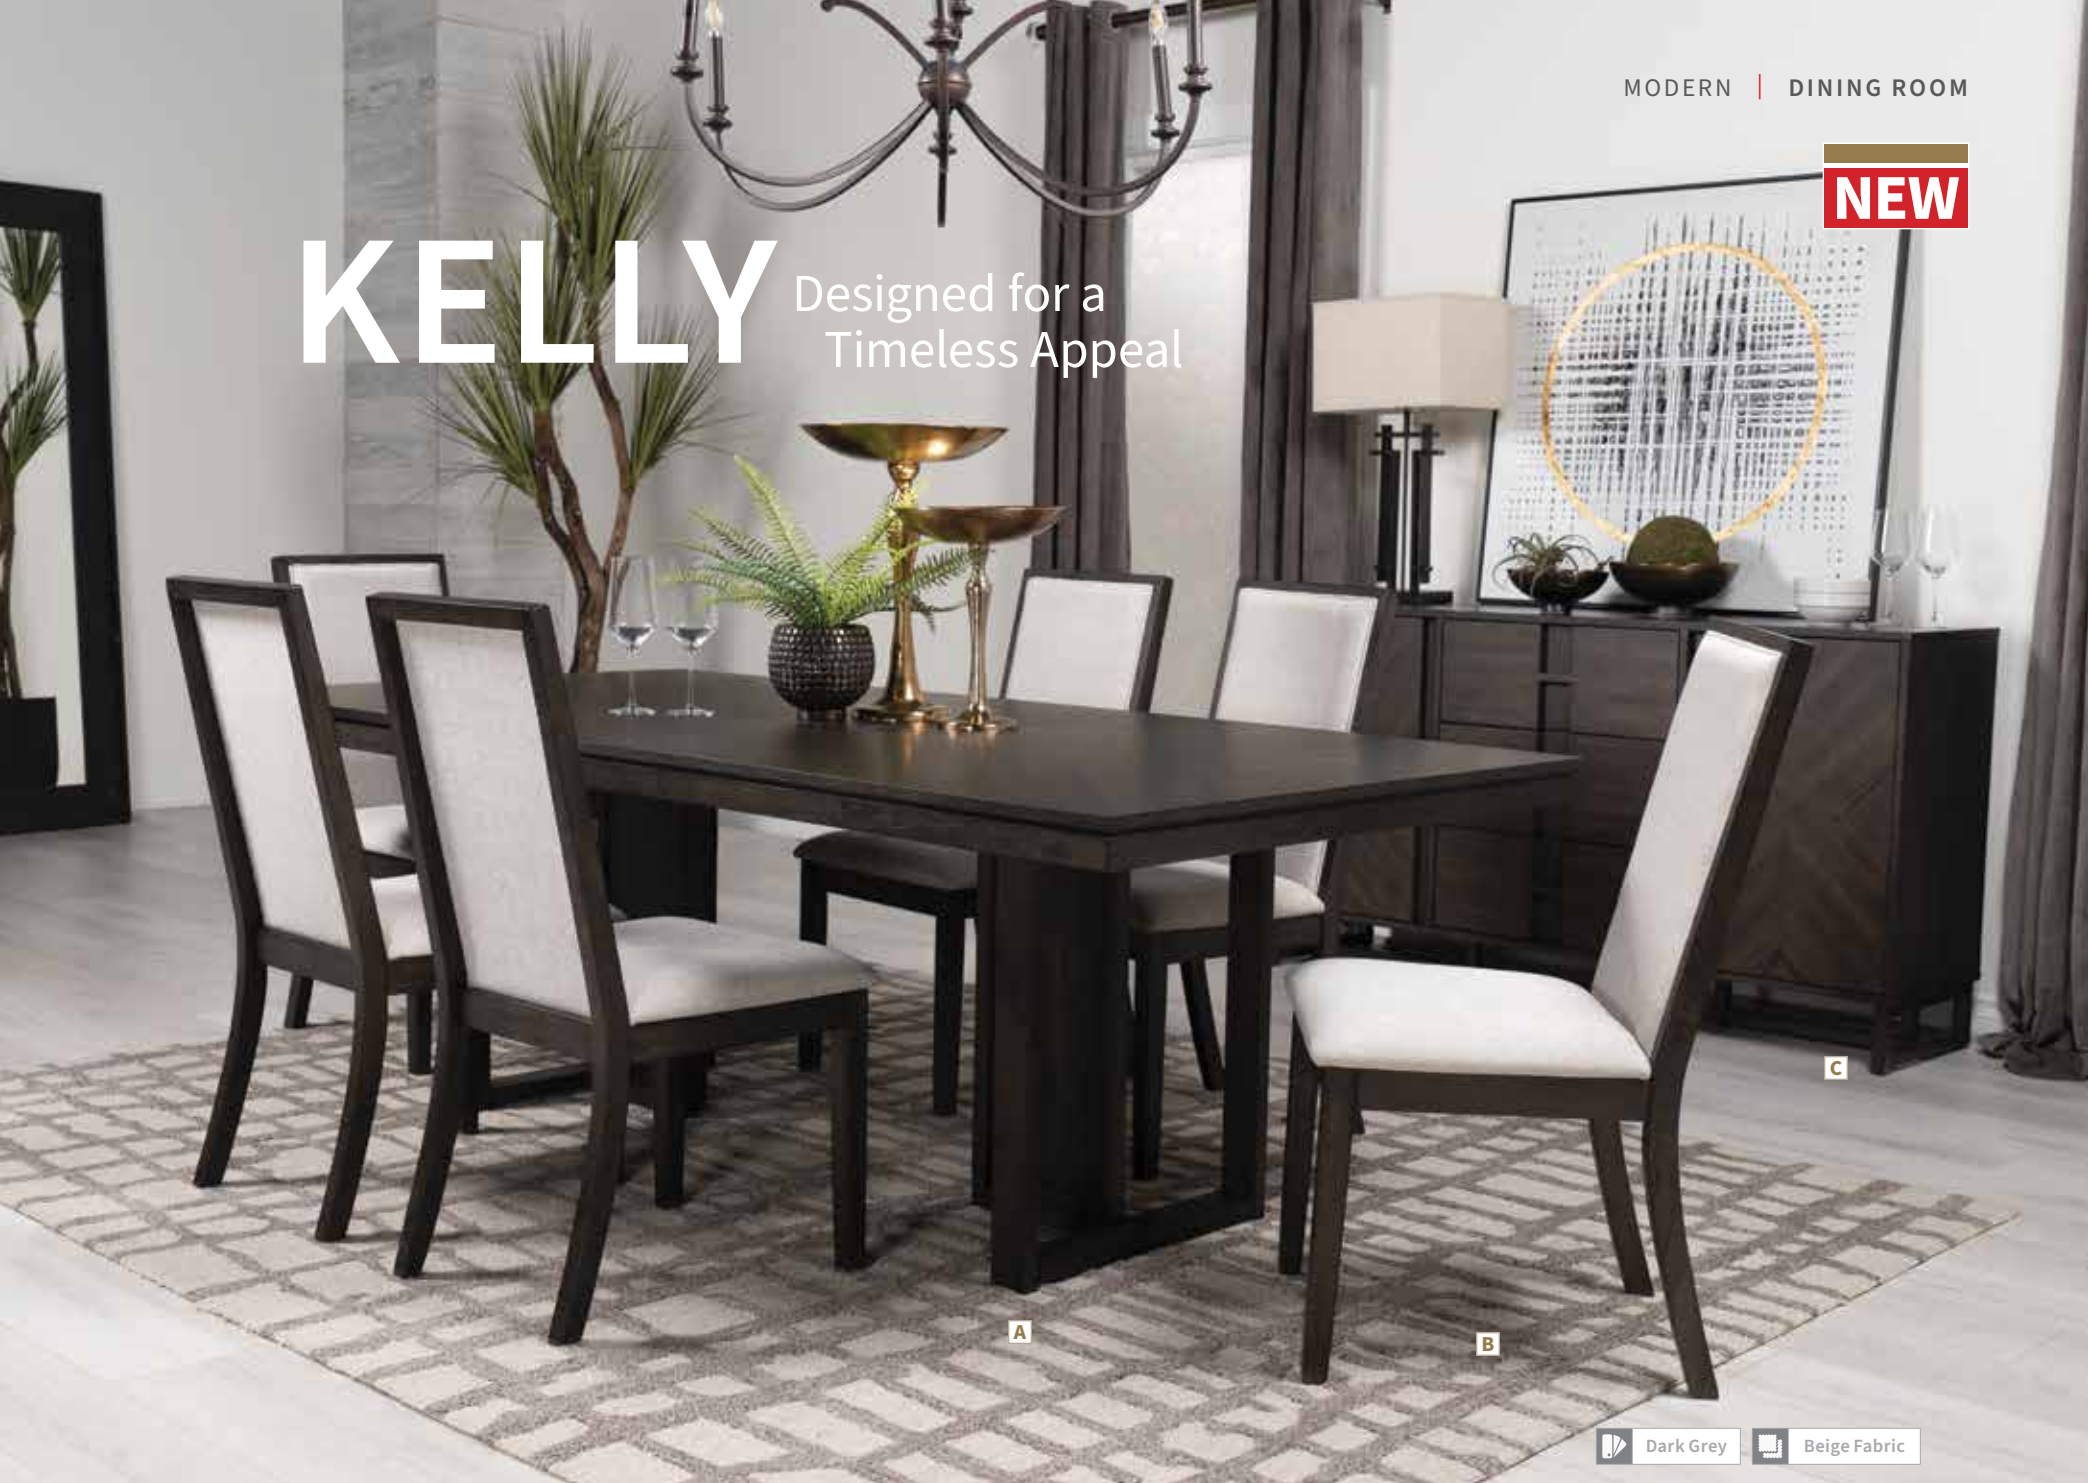

A NEW Dining Table 122341
59.00 – 86.50" w x 35.50" d x 30.00" h

B NEW Side Chair 122342
19.00" w x 24.50" d x 38.00" h
Seat 17.00" d x 19.25" h

NEW

KELLY

Designed for a
Timeless Appeal

Dark Grey | Beige Fabric