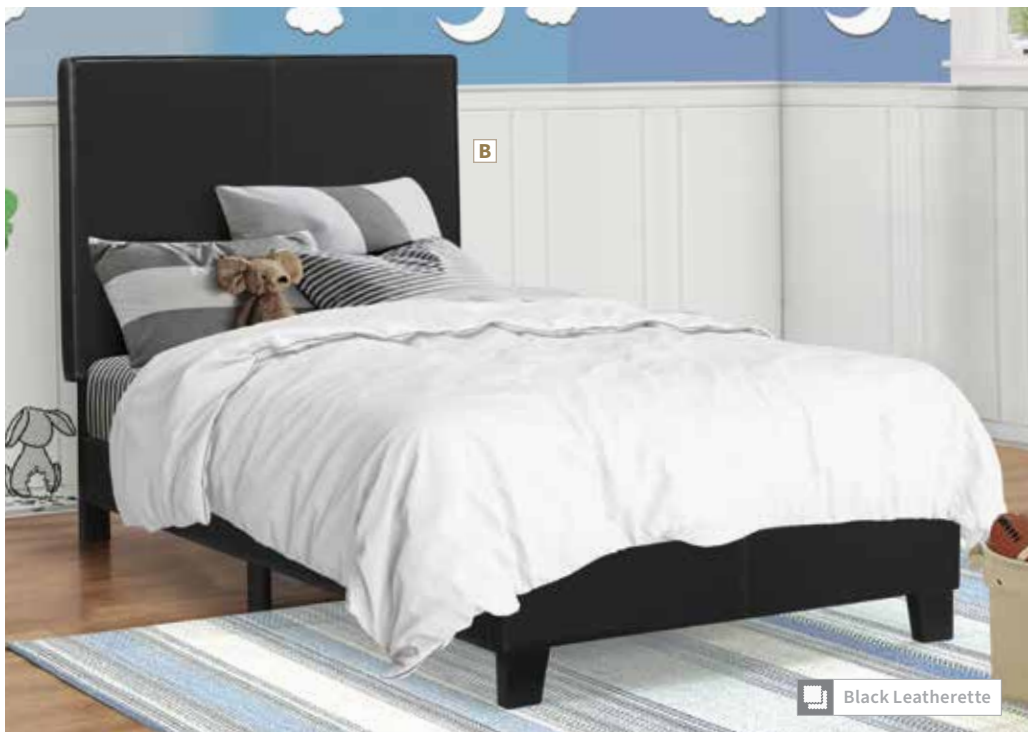

Black Leatherette

*For more information about our product standards please see page 504