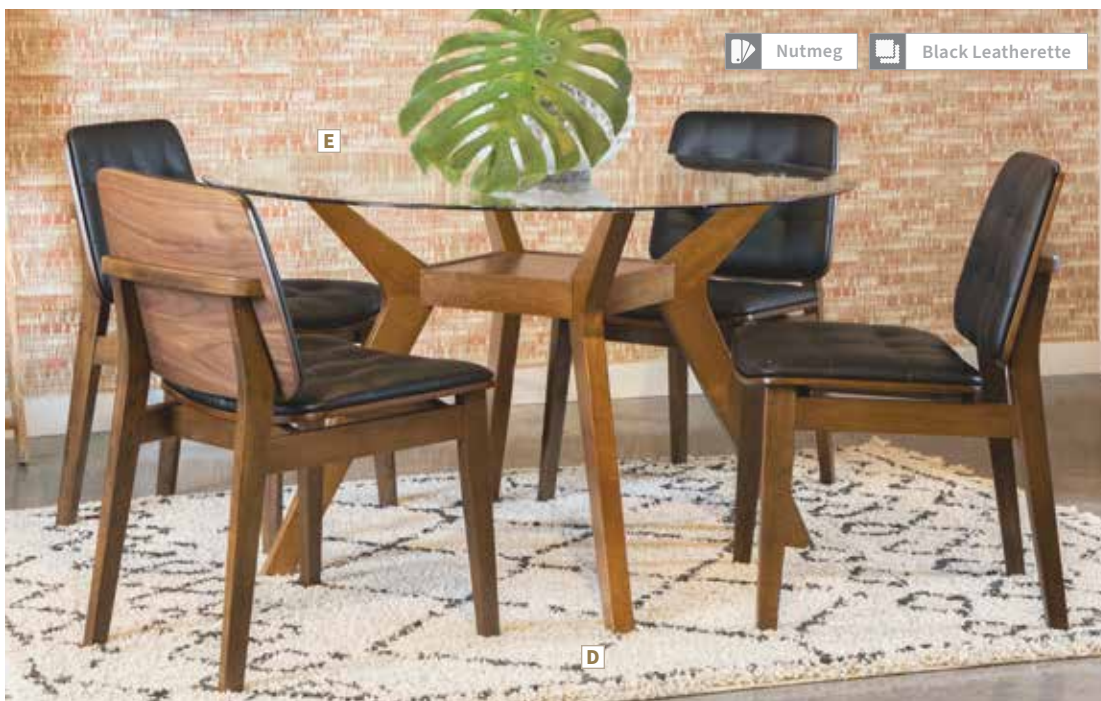

A Dining Table 106591
59.00"-74.75"w x 35.50"d x 29.75"h

B Side Chair 106592
19.75"w x 22.25"d x 35.75"h
Seat 15.50"d x 18.75"h

C Side Chair 106596
18.25"w x 22.25"d x 31.75"h
Seat 16.50"d x 18.50"h

Black Leatherette