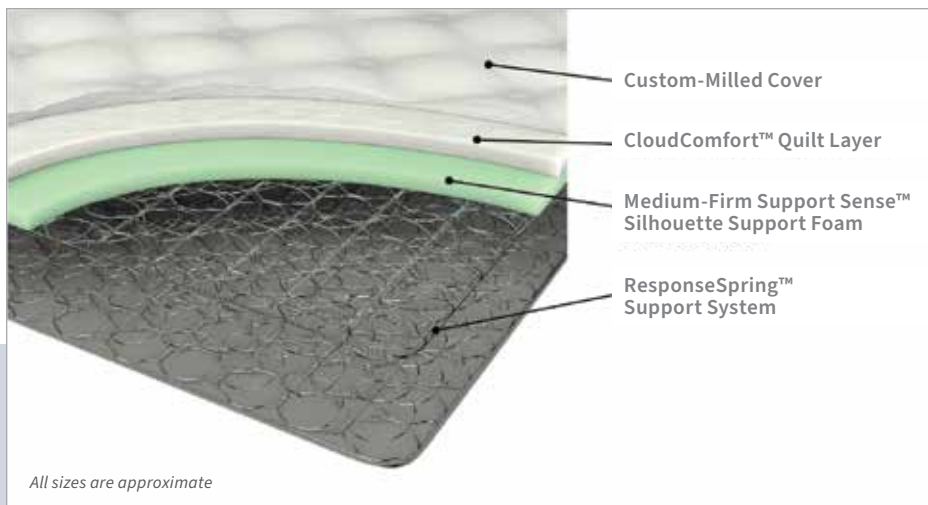

All sizes are approximate

LAGUNA FIRM

Custom-Milled Fabrics and Quality Covers

- Custom-milled fabrics chosen for durability and comfort
- Dual quilted layers create cradling comfort, added pressure relief, and improved durability

CloudComfort™ Layer

- Breathable, soft cloud-like comfort layer provides cradling support

SupportSense™ Comfort Foam

- Delivers a comfortable sleep surface with firm support
- Long-lasting and resistant to body impressions

ResponseSpring™ Support System

- Unique shape of sturdy offsetting coils provides consistent surface support edge-to-edge
- Open design improves airflow and temperature regulation

Always CertiPUR-US® Certified Foams

- Certified foams made without harmful chemicals

COASTER SLEEP

MOST IDEAL FOR:

STOMACH SLEEPER

BACK SLEEPER