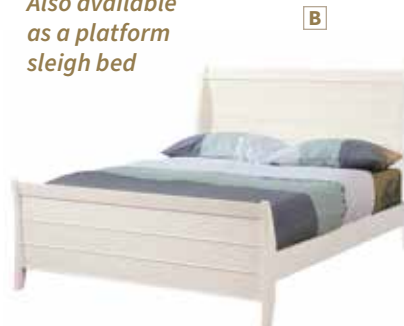

*For more information about our product standards please see page 504