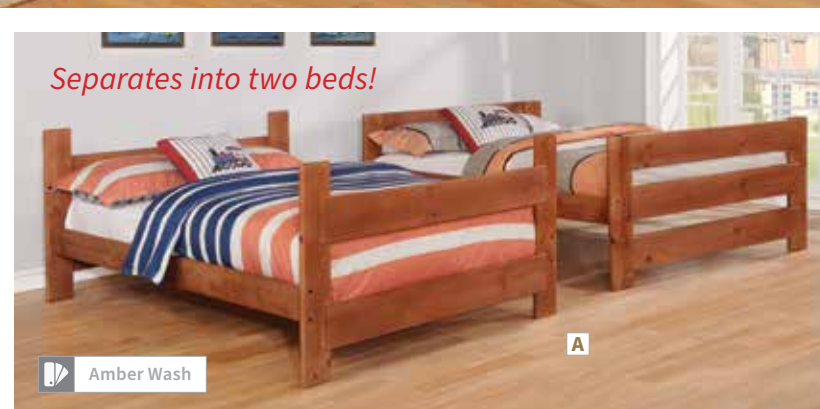

*For more information about our product standards please see page 504

Separates into two beds!

Amber Wash

Upgrade your little ones' room with our full over full bunk bed in a rustic amber wash finish. With full-length guardrails, it keeps your kids safe and separates seamlessly into two full-size beds. Complete the set with underbed storage or a trundle with foam bunkie mattress included. Constructed with solid American ponderosa pine, it also comes with a solid hardwood slat kit. Proudly made in the USA.