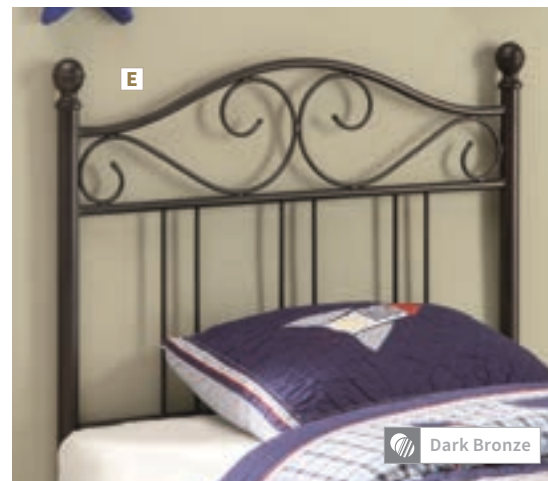

Black

D Twin Headboard 450102T
39.50"w x 2.50"d x 42.00"h

E Twin Headboard 450103T
39.50"w x 2.50"d x 42.00"h

F Twin Headboard 450101T
39.50"w x 2.50"d x 42.00"h

FEATURES: Bed Frame Required:
9601TF

MATERIALS: Heavy gauge steel tubing