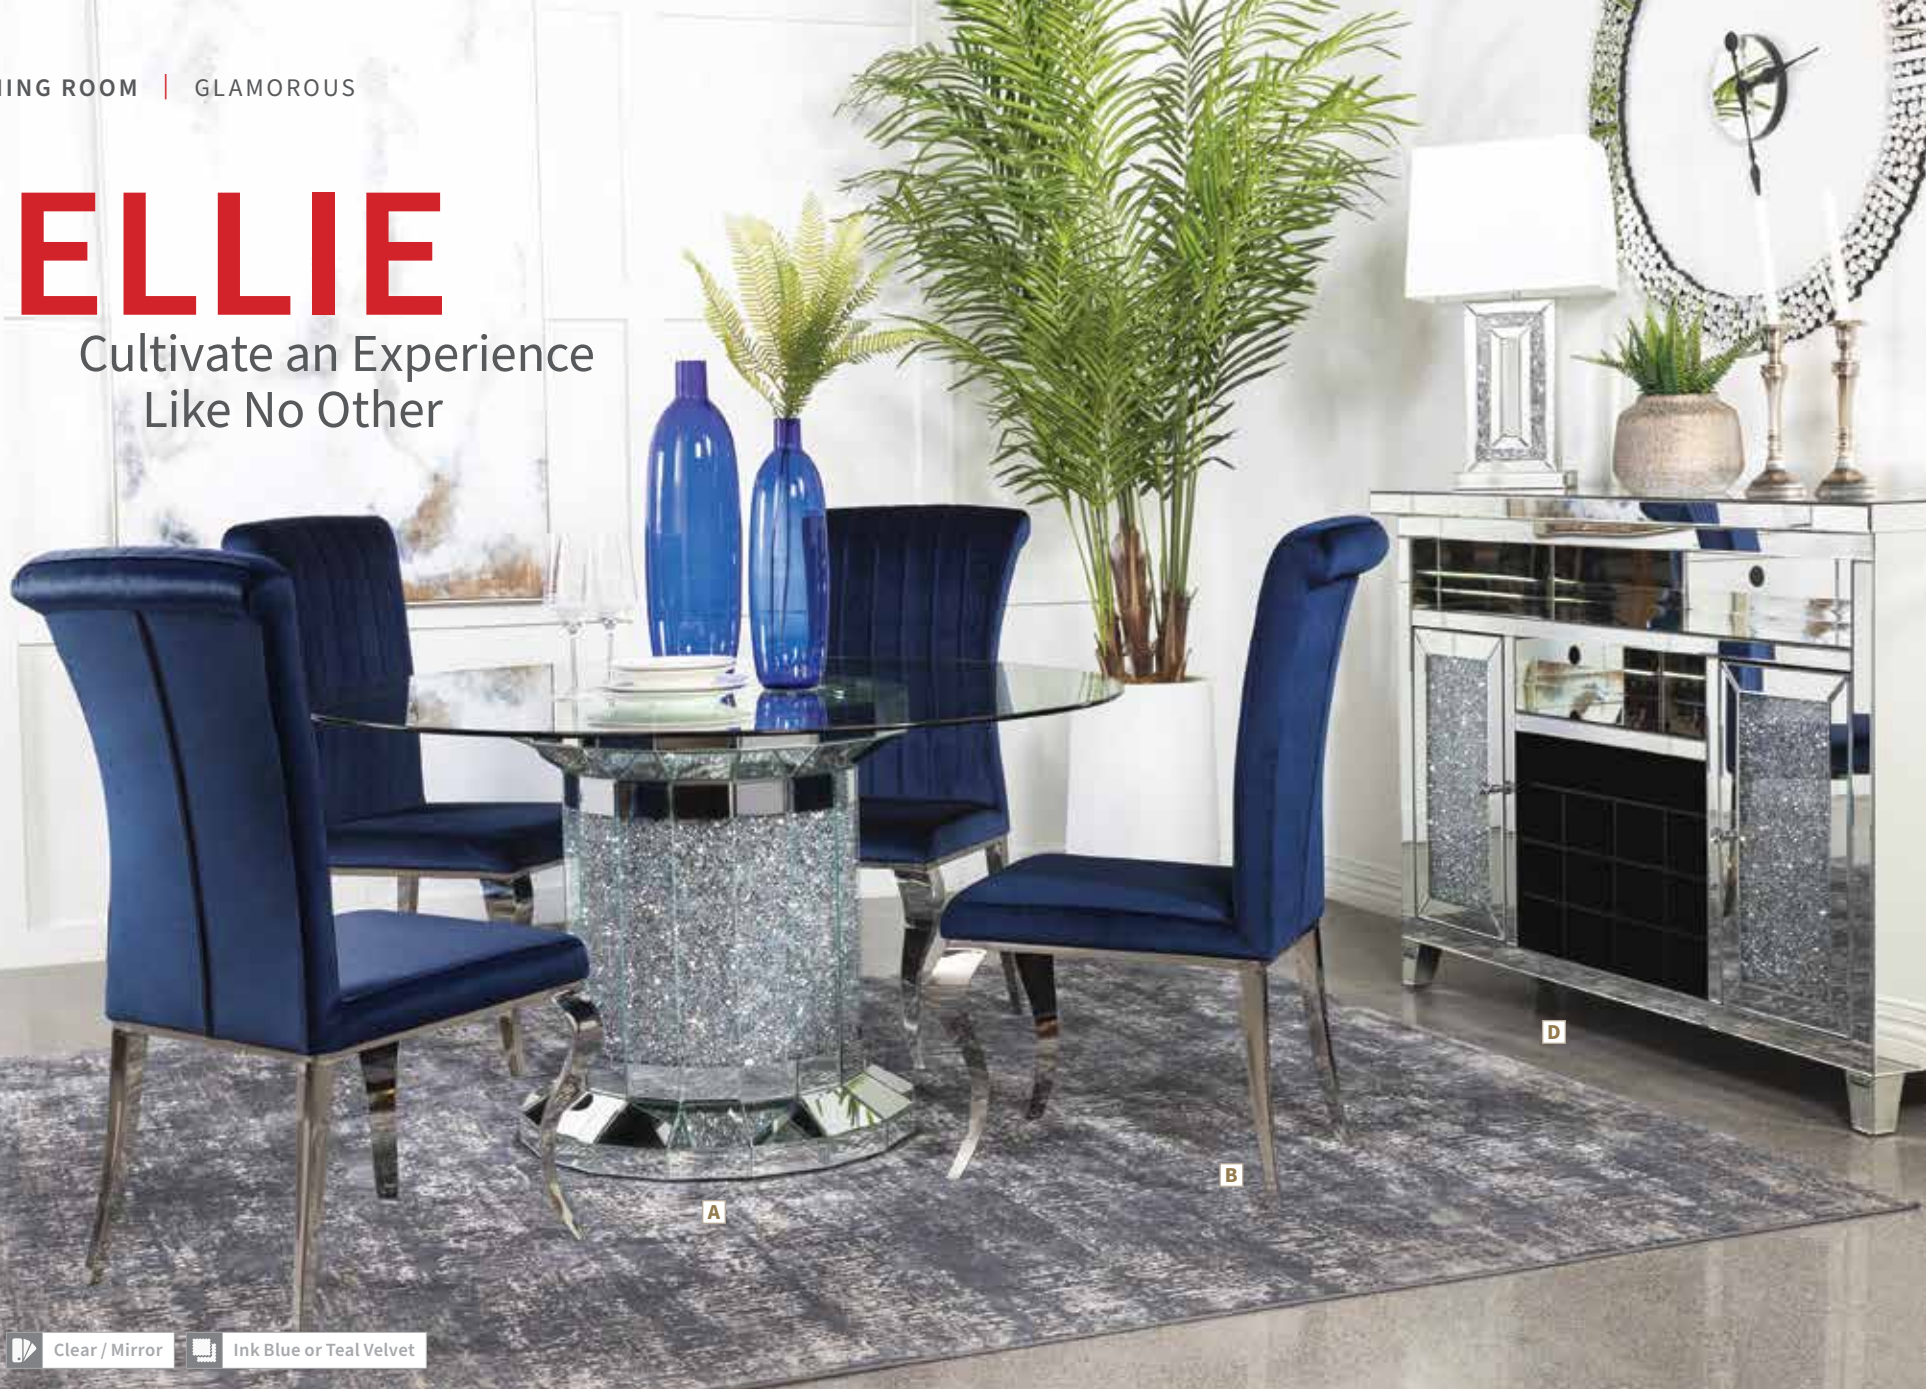

E

Radiant Fireside Ambiance

D Fireplace 991048
48.25" w x 15.25" d x 35.75" h

E Fireplace 991047
31.75" w x 14.00" d x 30.00" h

ELLIE

Cultivate an Experience
Like No Other

Clear / Mirror Ink Blue or Teal Velvet