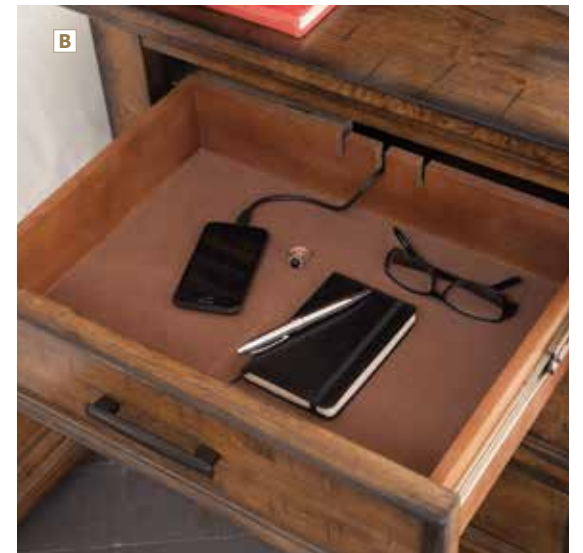

*For more information about our product standards please see page 504