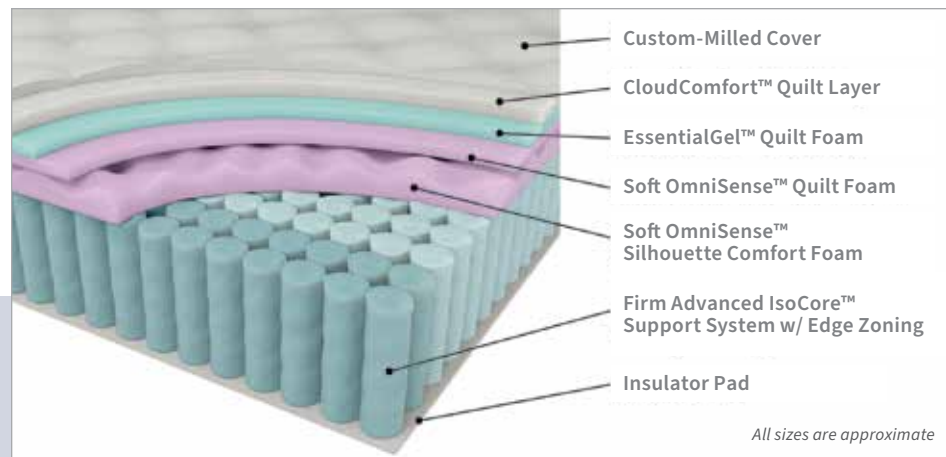

- Custom-Milled Cover
- CloudComfort™ Quilt Layer
- EssentialGel™ Quilt Foam
- Soft OmniSense™ Quilt Foam
- Soft OmniSense™ Silhouette Comfort Foam
- Firm Advanced IsoCore™ Support System w/ Edge Zoning
- Insulator Pad

All sizes are approximate

MOST IDEAL FOR:

SIDE SLEEPER

BACK SLEEPER