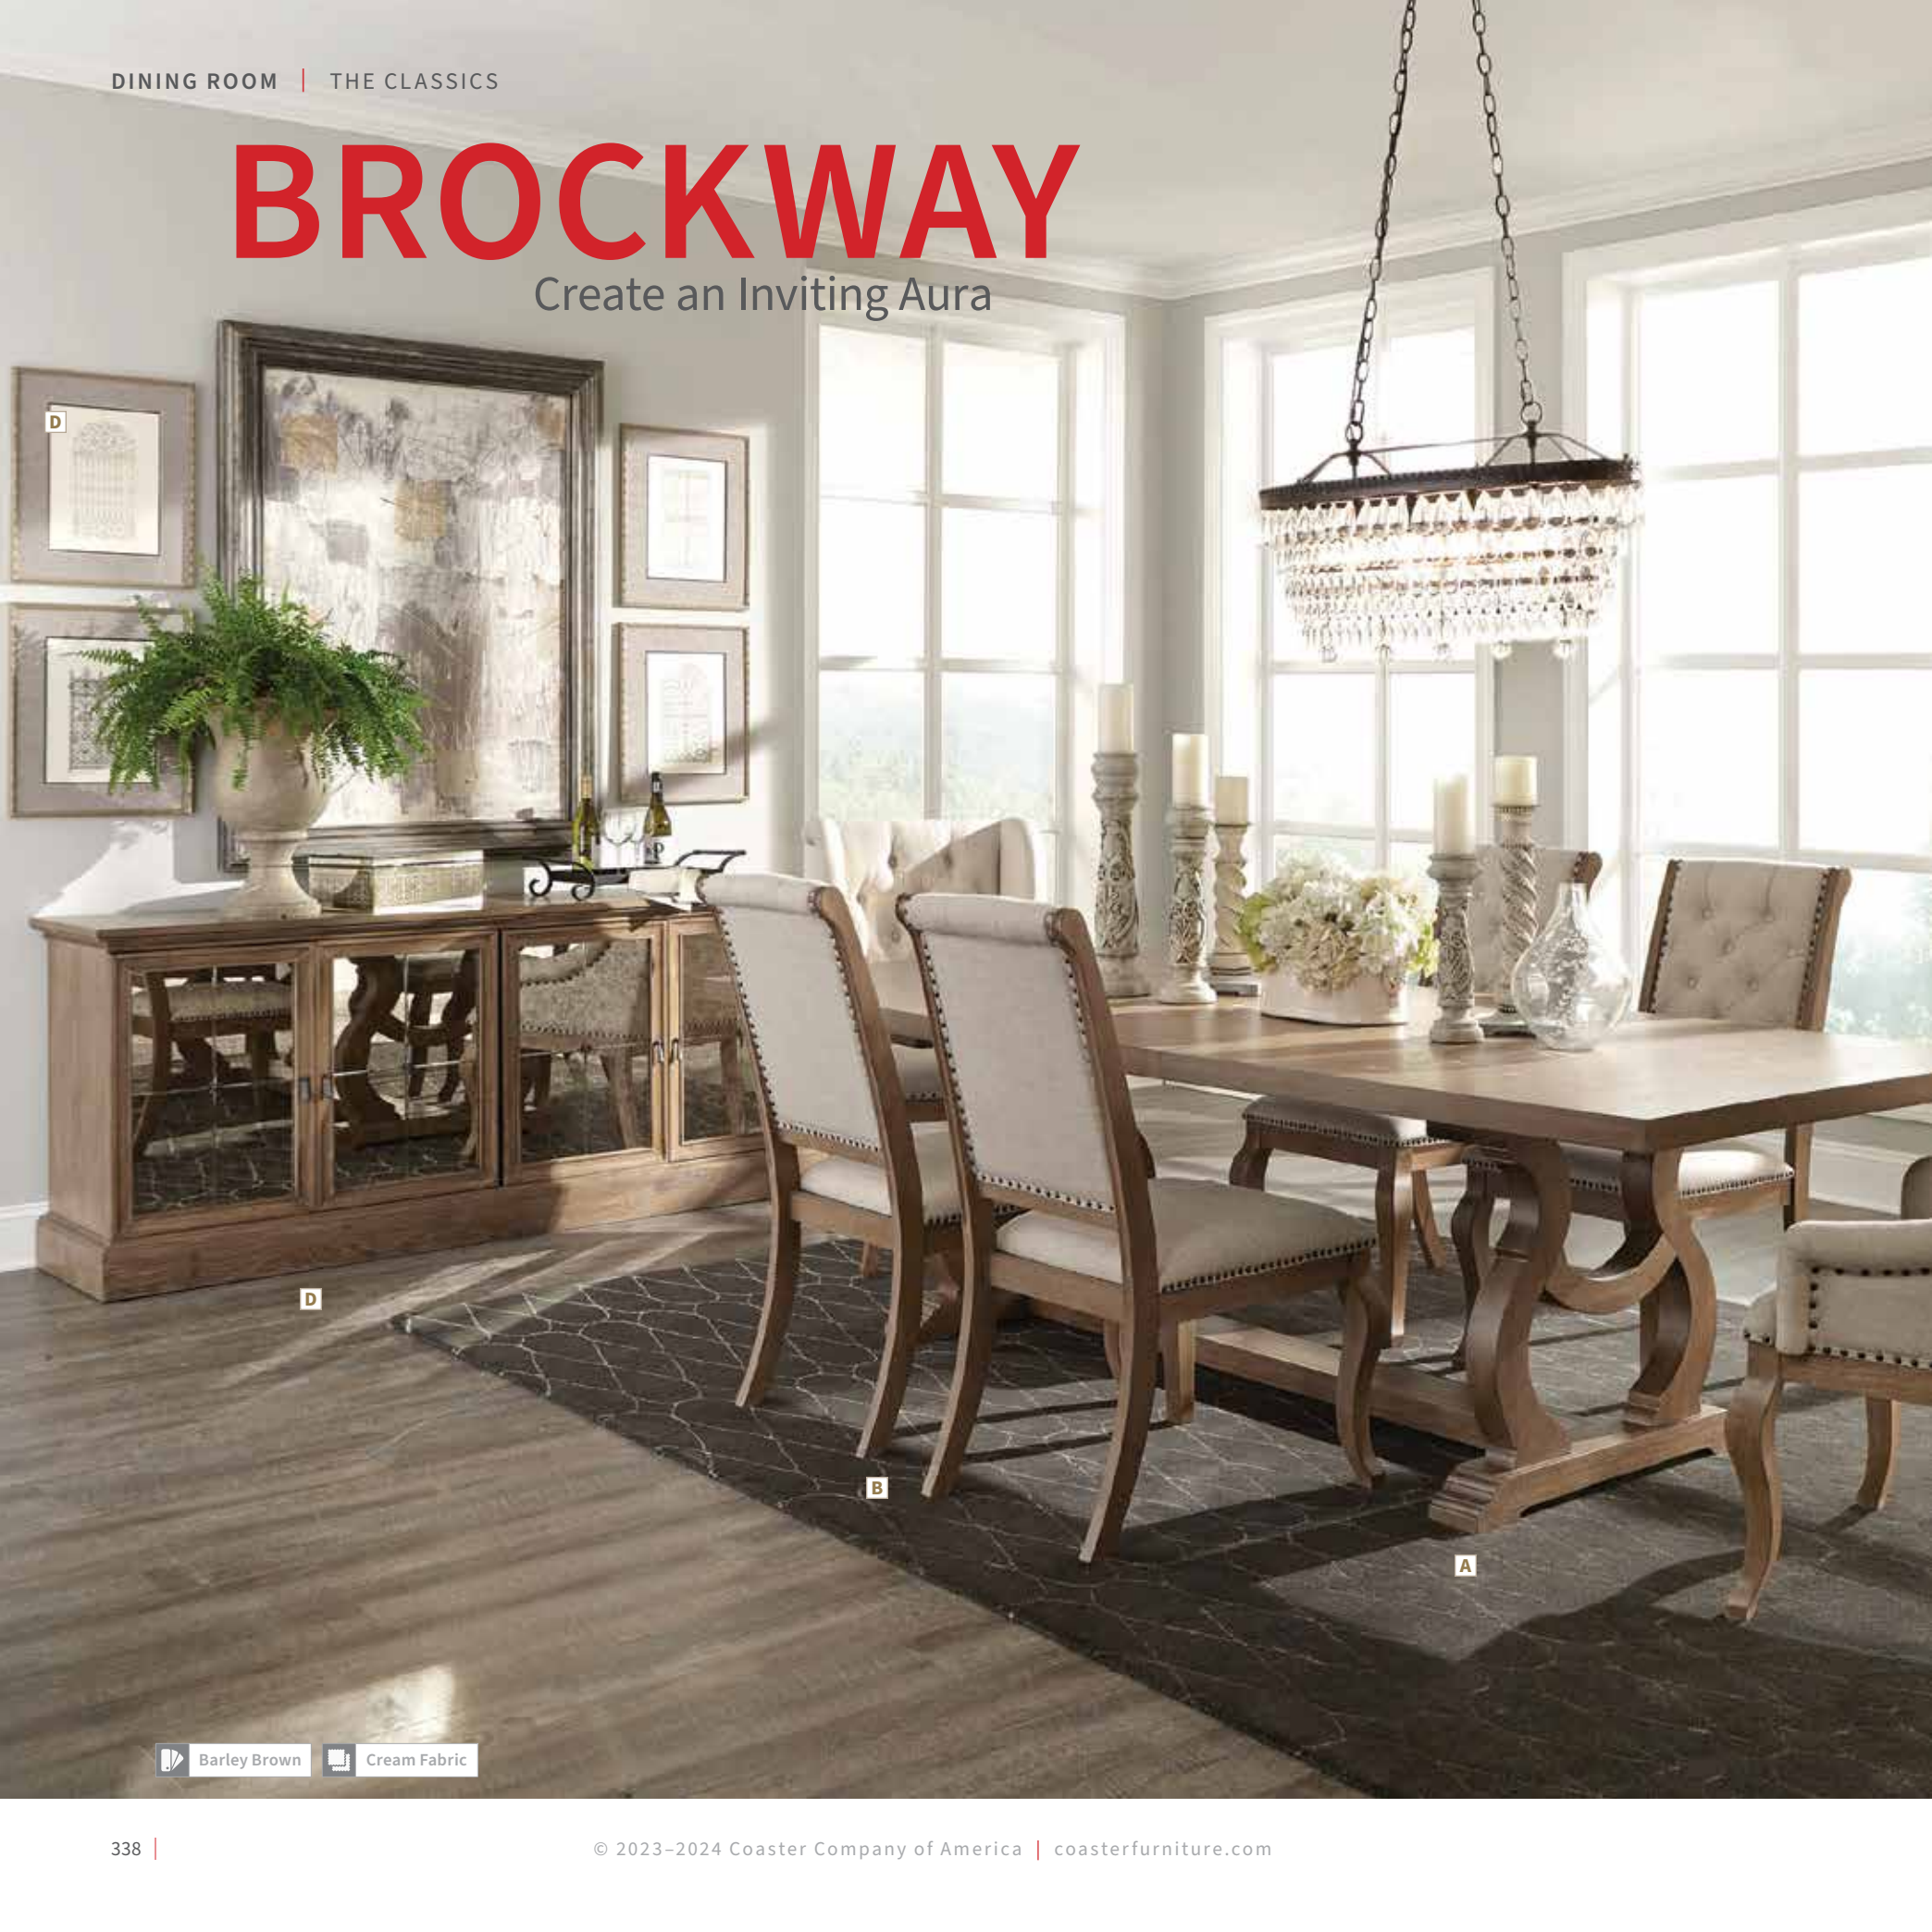

BROCKWAY

Create an Inviting Aura

Barley Brown Cream Fabric