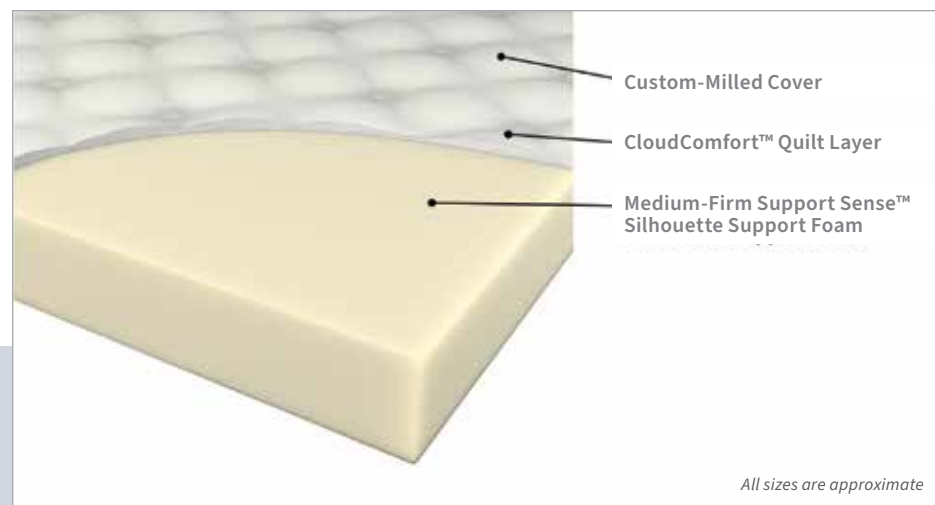

All sizes are approximate

**MOST
IDEAL
FOR:**

STOMACH SLEEPER

BACK SLEEPER

COASTER SLEEP