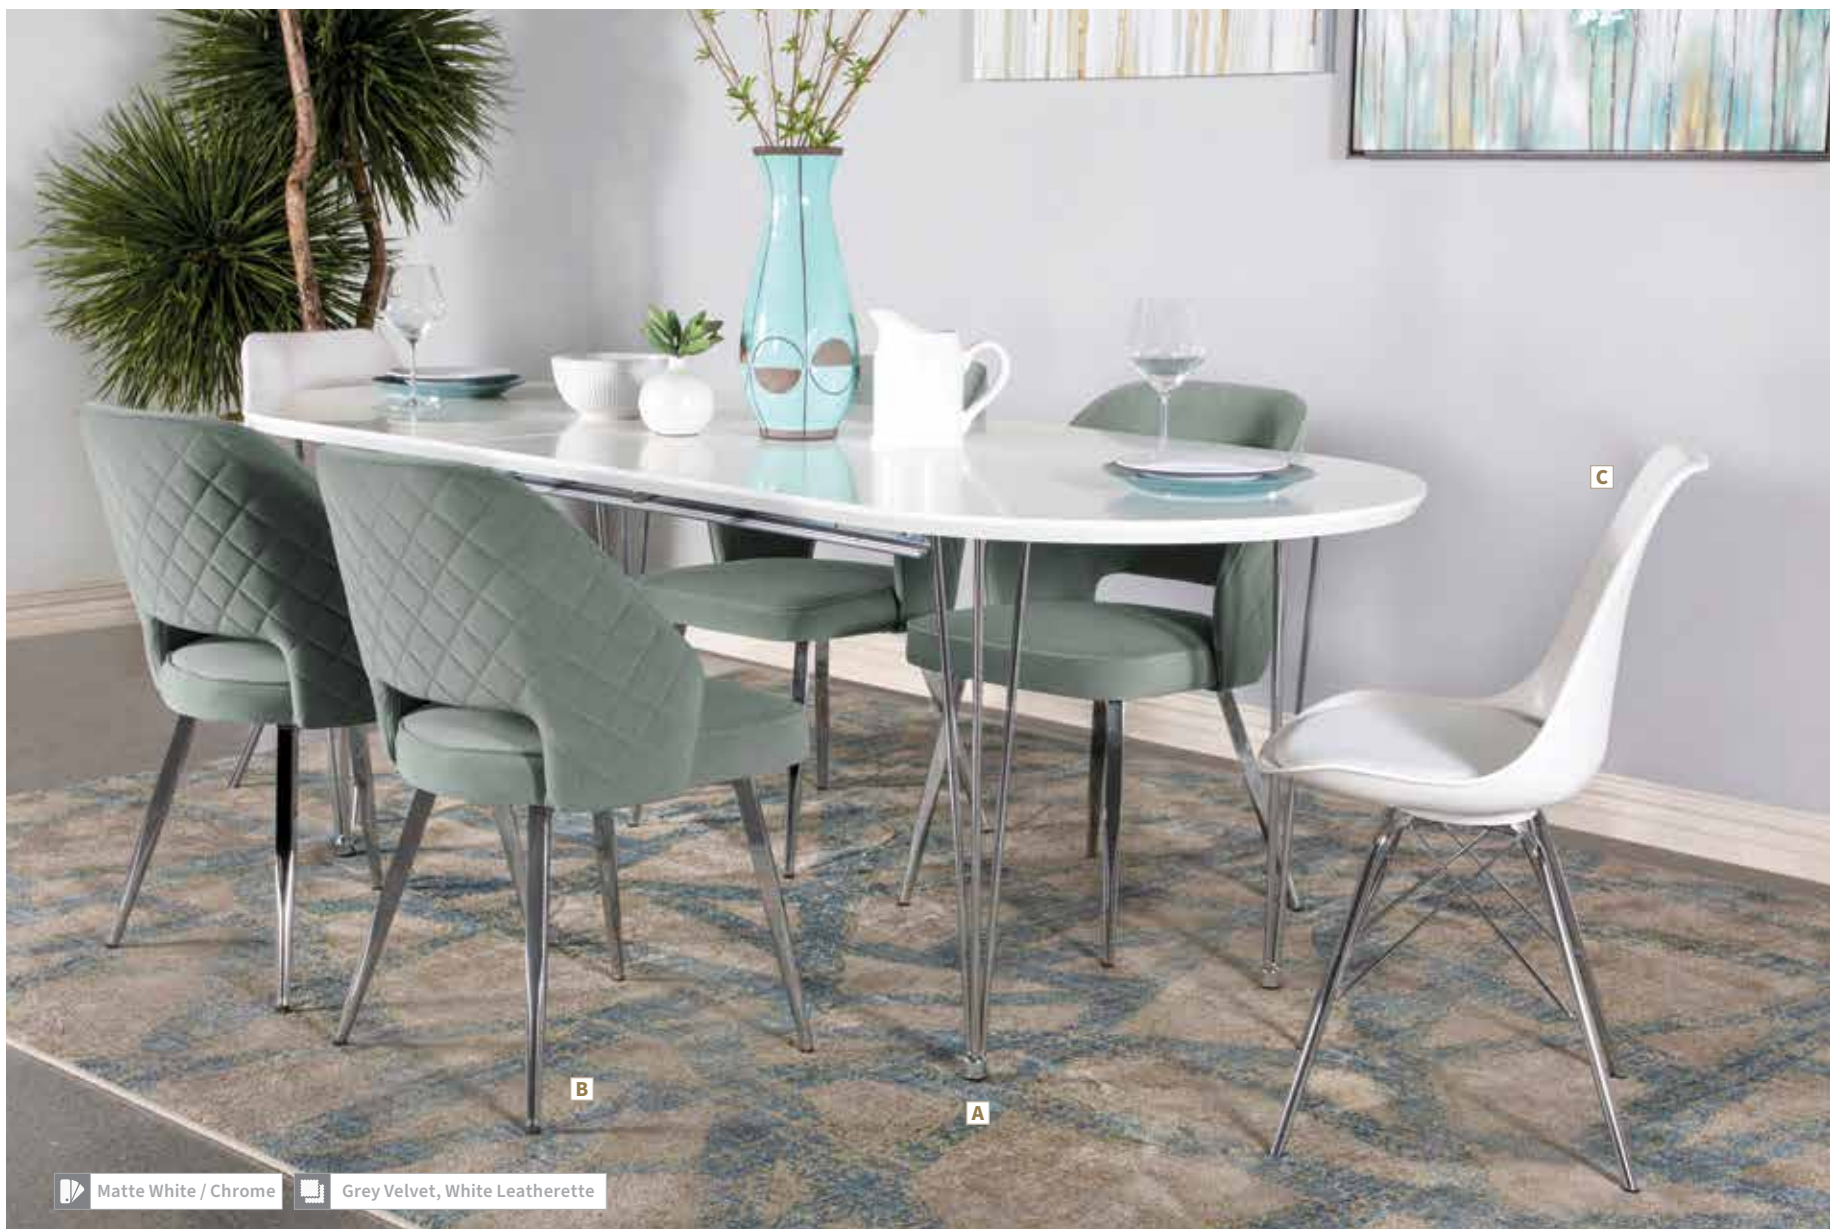

Pair with a high back, linear designed chair with minimalist elements and elegant aesthetics

Grey Linen-Like Fabric

Matte White / Chrome Grey Velvet, White Leatherette

FEATURES: 18" Table Extension Leaf

MATERIALS: *Table:* MDF, metal, and paper with PE coating