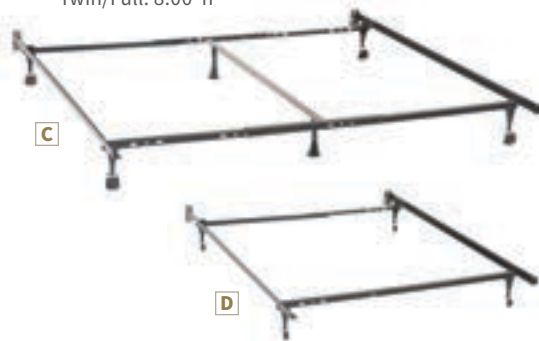

BED FRAME (HEADBOARD ONLY)

C Queen / Eastern King / California King Bed Frame 9601QK

D Twin / Full Bed Frame 9601TF

Height from floor to bottom of foundation:

Queen/King: 8.25"h

Twin/Full: 8.00"h

C

D

BED FRAME (HEAD+FOOTBOARD)

E Queen/Eastern King Bed Frame 9602QK
California King Bed Frame 9602KW

F Twin/Full Bed Frame 9602TF

Height from floor to bottom of foundation:

6.25" - 9.00"h