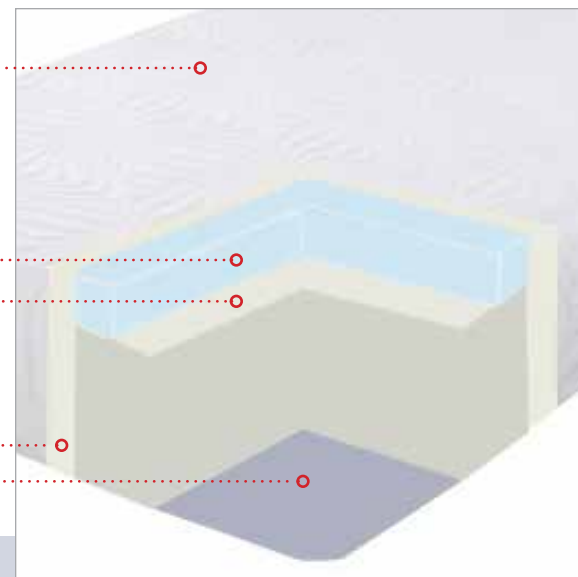

10" Full Memory Foam Mattress 350064F

53.00"w x 74.00"d x 10.00"h

10" Twin XL Memory Foam Mattress 350064TL

38.00"w x 80.00"d x 10.00"h

10" Twin Memory Foam Mattress 350064T

38.00"w x 74.00"d x 10.00"h

- Deluxe removable soft-knit ticking
- 3.7" soft memory foam
- 8.3" high resilience support foam
- Fire retardant barrier
- Non-slip fabric