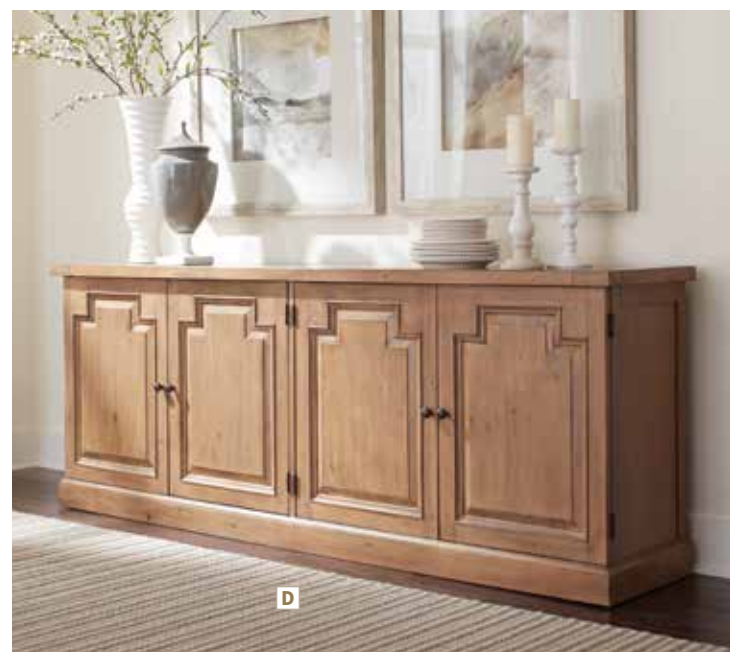

A Twist on Classic Farmhouse

FLORENCE

Rustic Smoke

Grey or Beige Linen-Like Fabric

FEATURES: Two 16" Table Extension Leaves (180201) / Bronze Nailhead Trim Accents / Front and Back English Dovetail with Self-Closing Glides / Antique Bronze Hardware Finish

MATERIALS: *Table:* Pine and mahogany *Chairs:* Asian hardwood, foam, and fabric

The Florence dining table exudes a traditional European style fused with modern architectural elements. Available in a large rectangular double pedestal base or a round table top with a casual aesthetic, the planks are finished in warm natural wood with a light grey glazed finish. The matching sideboard offers ample storage with raised panels and nested drawers featuring self-closing metal glides. This substantial collection is sure to make a statement in any dining room.

A Dining Table 180201
94.00" - 126.25" w x 42.00" d x 30.75" h

B Side Chair 104507
24.25" w x 28.00" d x 40.25" h
Seat 19.50" d x 19.50" h

C Side Chair 104537
24.25" w x 28.00" d x 40.25" h
Seat 19.50" d x 19.50" h

D Server 180205
90.00" w x 19.00" d x 34.75" h