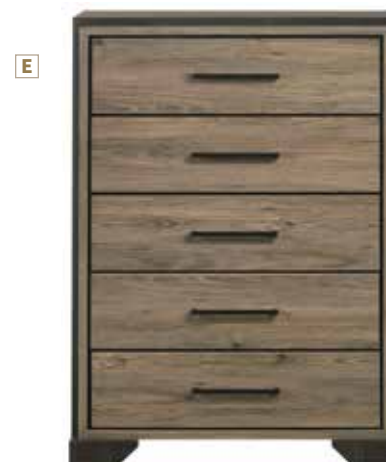

*For more information about our product standards please see page 504