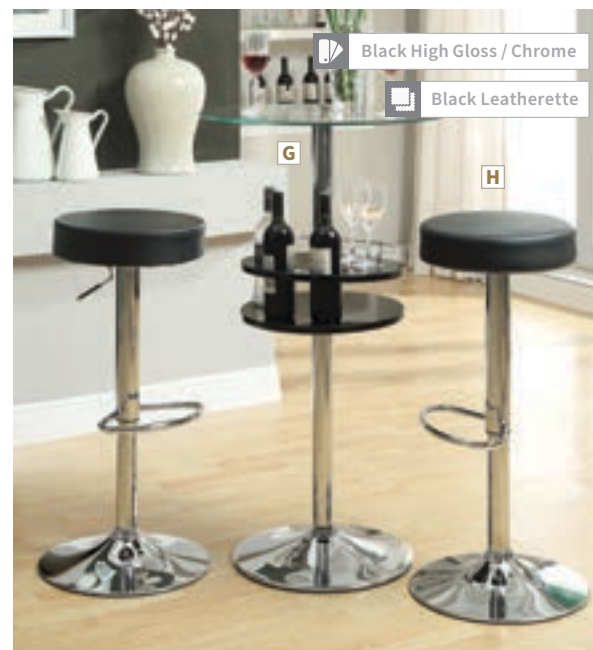

MATERIALS: *Table:* Tempered glass and paper with PE coating
Chairs: Metal, foam, and leatherette

D Bar Table 122400
28.00"dia x 42.00"h

E Bar Chair 120359
17.75"w x 20.00"d x 35.00"- 40.00"h
Seat 16.00"d x 25.00"- 30.00"h

F Bar Chair 120389
17.75"w x 20.00"d x 35.00"- 40.00"h
Seat 16.00"d x 25.00"- 30.00"h

Contemporary chrome bar table exudes a high-end lounge vibe. Its tall pedestal base provides ample wine storage space and features a guardrail in glossy black lacquer. Pair it with stylish bar stools (sold separately) for an elevated upgrade.

G Bar Table 120715
23.50"dia x 44.00"h

H Bar Stool 102558
15.00"dia x 24.50"- 29.50"h
Seat 14.00"d x 24.50"- 29.50"h