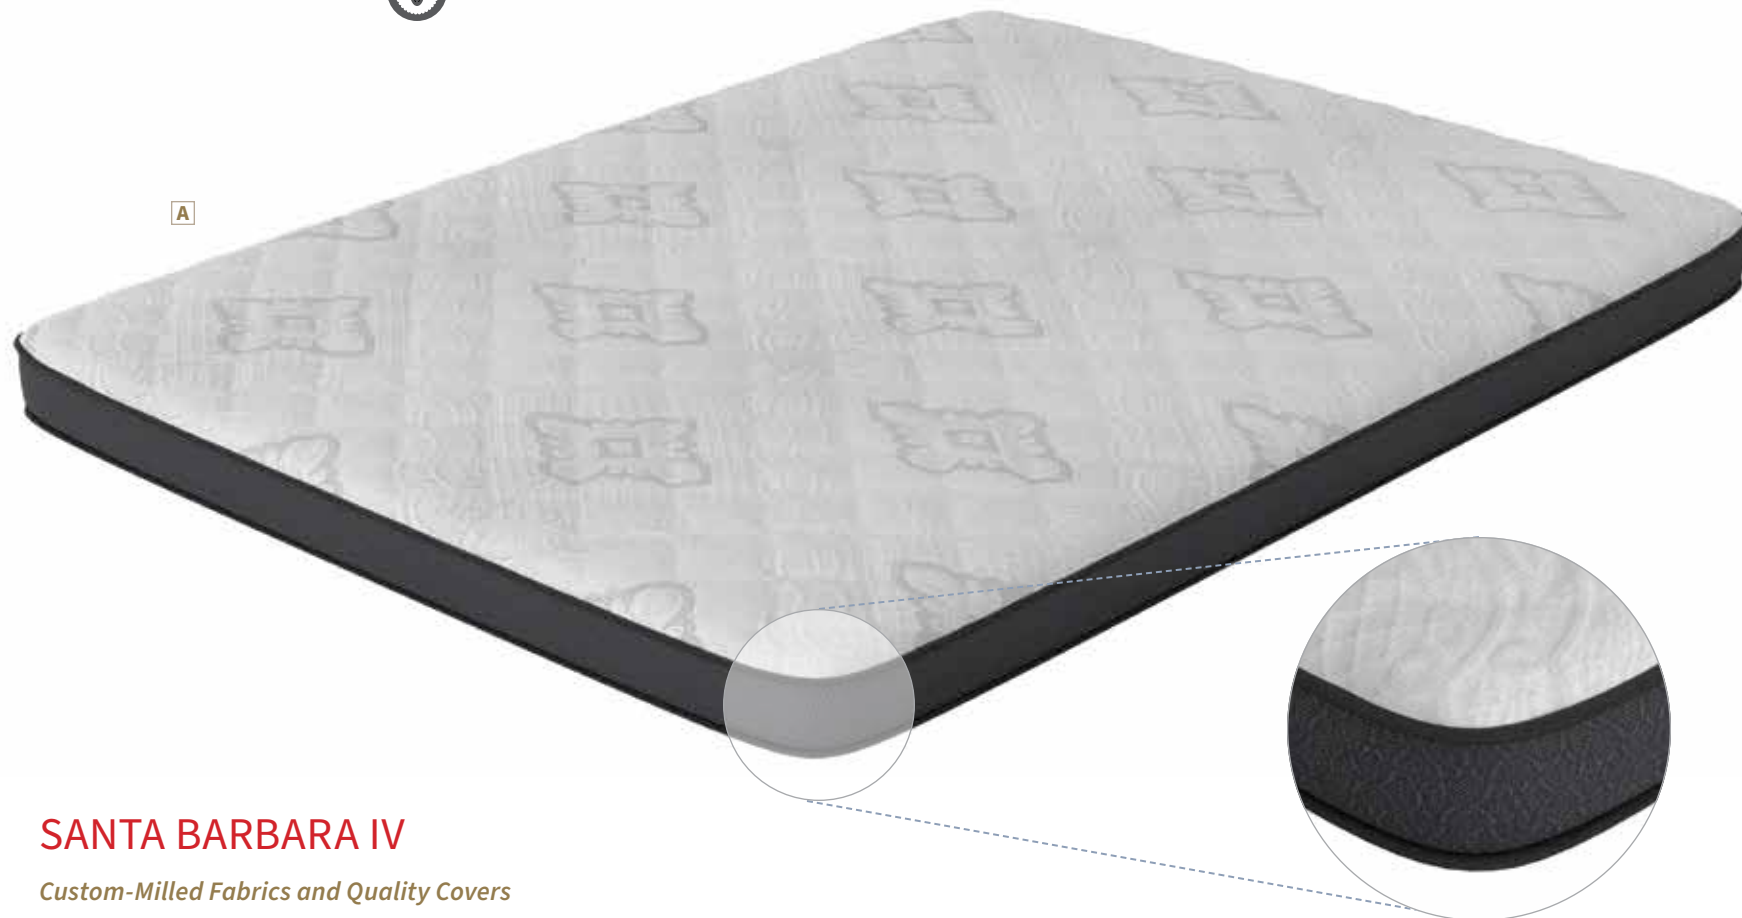

**FIRMNESS
GUIDE**

6.0"
HEIGHT

SANTA BARBARA IV

Custom-Milled Fabrics and Quality Covers

- Custom-milled fabrics chosen for durability and comfort
- Dual quilted layers create cradling comfort, added pressure relief, and improved durability

SupportSense™ Comfort Foam

- Delivers a comfortable sleep surface with firm support
- Long-lasting and resistant to body impressions

Always CertiPUR-US® Certified Foams

- Certified foams made without harmful chemicals

A 6" Twin Mattress 350369T
37.00"w x 74.00"d x 6.00"h

6" Full Mattress 350369F
53.00"w x 74.00"d x 6.00"h