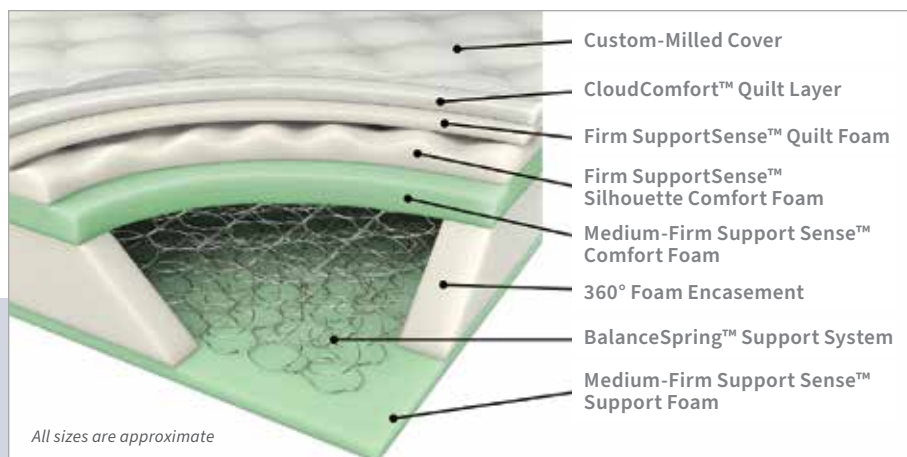

All sizes are approximate

ASPEN II FIRM

Custom-Milled Fabrics and Quality Covers

- Custom-milled fabrics chosen for durability and comfort
- Dual quilted layers create cradling comfort, added pressure relief, and improved durability

CloudComfort™ Layer

- Breathable, soft cloud-like comfort layer provides cradling support

SupportSense™ Comfort Foam

- Delivers a comfortable sleep surface with firm support
- Long-lasting and resistant to body impressions

SupportSense™ Silhouette Comfort Foam

- Delivers a comfortable supportive sleep surface all night with firm support
- Rolling peaks and valleys contour the body - for pressure relief, improved spinal alignment and breathability for perfect temperature
- Works with other mattress layers to distribute weight more evenly as you move, reducing partner disturbance

Balance Spring™ Support System with Foam Encasement

- Unique shape of strong offsetting coils provides consistent surface support
- Open design improves airflow and temperature regulation

Always CertiPUR-US® Certified Foams

- Certified foams made without harmful chemicals

MOST IDEAL FOR:

STOMACH SLEEPER

BACK SLEEPER