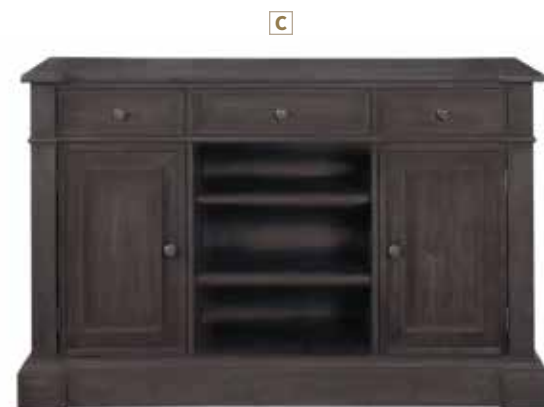

PHELPS

Formal Elegance with a Casual Flavor

Antique Noir | Grey Velvet

FEATURES: Two 14" Table Extension Leaves / Dark Gunmetal Finished Hardware

MATERIALS: *Table:* Asian hardwood, acacia, and MDF *Chairs:* Asian hardwood, rubberwood, foam, and fabric

Bring elegance to your dining room with this striking European traditional dining table in an antique noir finish, complemented by glamorous chairs in luscious grey velvet. The curvaceous double pedestals offer a substantial base, and the table comes with two 14" leaf extensions for up to 10 seats. The matching server provides additional storage with adjustable display shelves, while the retro-style chairs feature graceful curves on the back legs, tapered front legs, and a dark charcoal finish for added charm.

A Dining Table 121231
94.75"-122.75"w x 42.00"d x 30.00"h

B Side Chair 121714
23.50"w x 24.75"d x 37.75"h
Seat 18.25"d x 20.00"h

C Server 121235
58.00"w x 18.25"d x 38.50"h