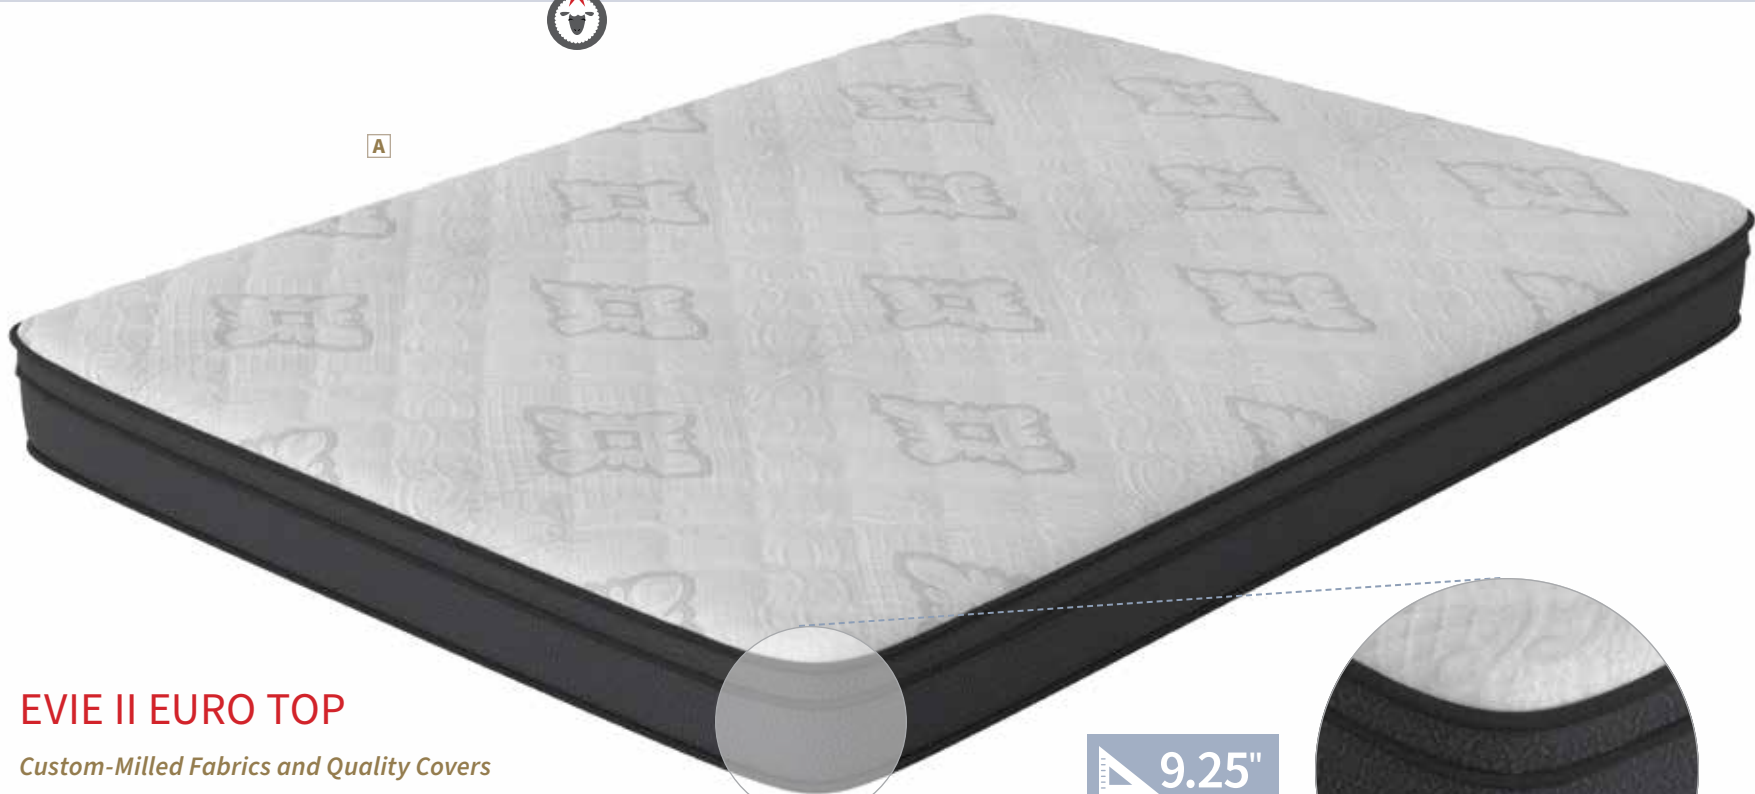

- Certified foams made without harmful chemicals

COASTER SLEEP

MOST IDEAL FOR:

STOMACH SLEEPER

BACK SLEEPER

FIRMNESS GUIDE

COASTER SLEEP

EVIE II EURO TOP