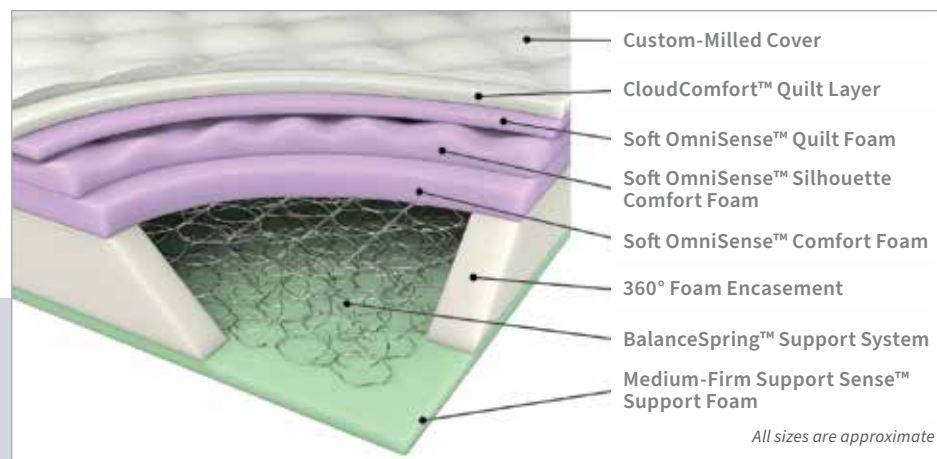

All sizes are approximate

**MOST
IDEAL
FOR:**

SIDE SLEEPER

BACK SLEEPER