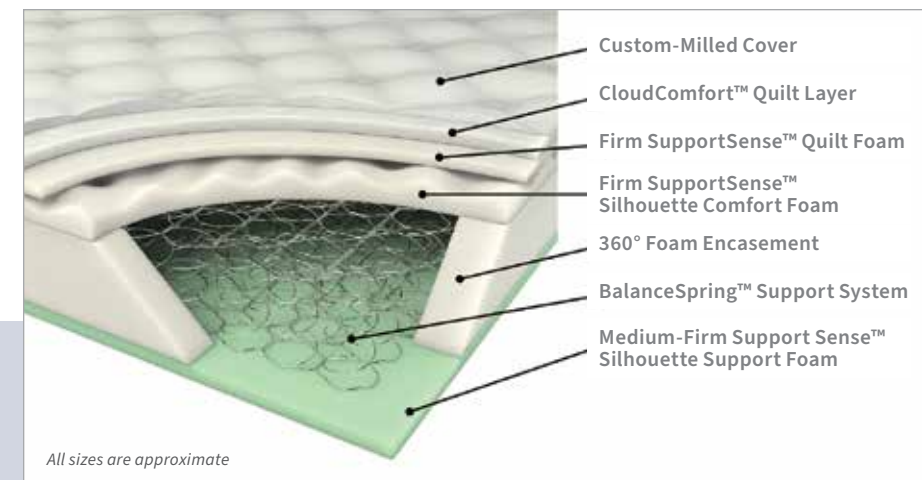

FREYA II PLUSH

Custom-Milled Fabrics and Quality Covers

- Custom-milled fabrics chosen for durability and comfort
- Dual quilted layers create cradling comfort, added pressure relief, and improved durability

CloudComfort™ Layer

- Breathable, soft cloud-like comfort layer provides cradling support

SupportSense™ Comfort Foam

- Delivers a comfortable sleep surface with firm support
- Long-lasting and resistant to body impressions

SupportSense™ Silhouette Comfort Foam

- Delivers a comfortable supportive sleep surface all night with firm support
- Rolling peaks and valleys contour the body - for pressure relief, improved spinal alignment and breathability for perfect temperature
- Works with other mattress layers to distribute weight more evenly as you move, reducing partner disturbance

BalanceSpring™ Support System with Foam Encasement

- Unique shape of strong offsetting coils provides consistent surface support
- Open design improves airflow and temperature regulation

Always CertiPUR-US® Certified Foams

- Certified foams made without harmful chemicals

MOST IDEAL FOR:

STOMACH SLEEPER | SIDE SLEEPER | BACK SLEEPER