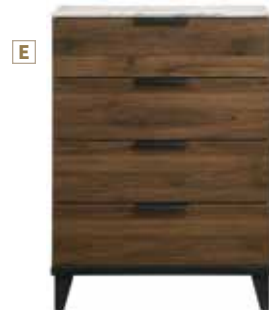

*For more information about our product standards please see page 504