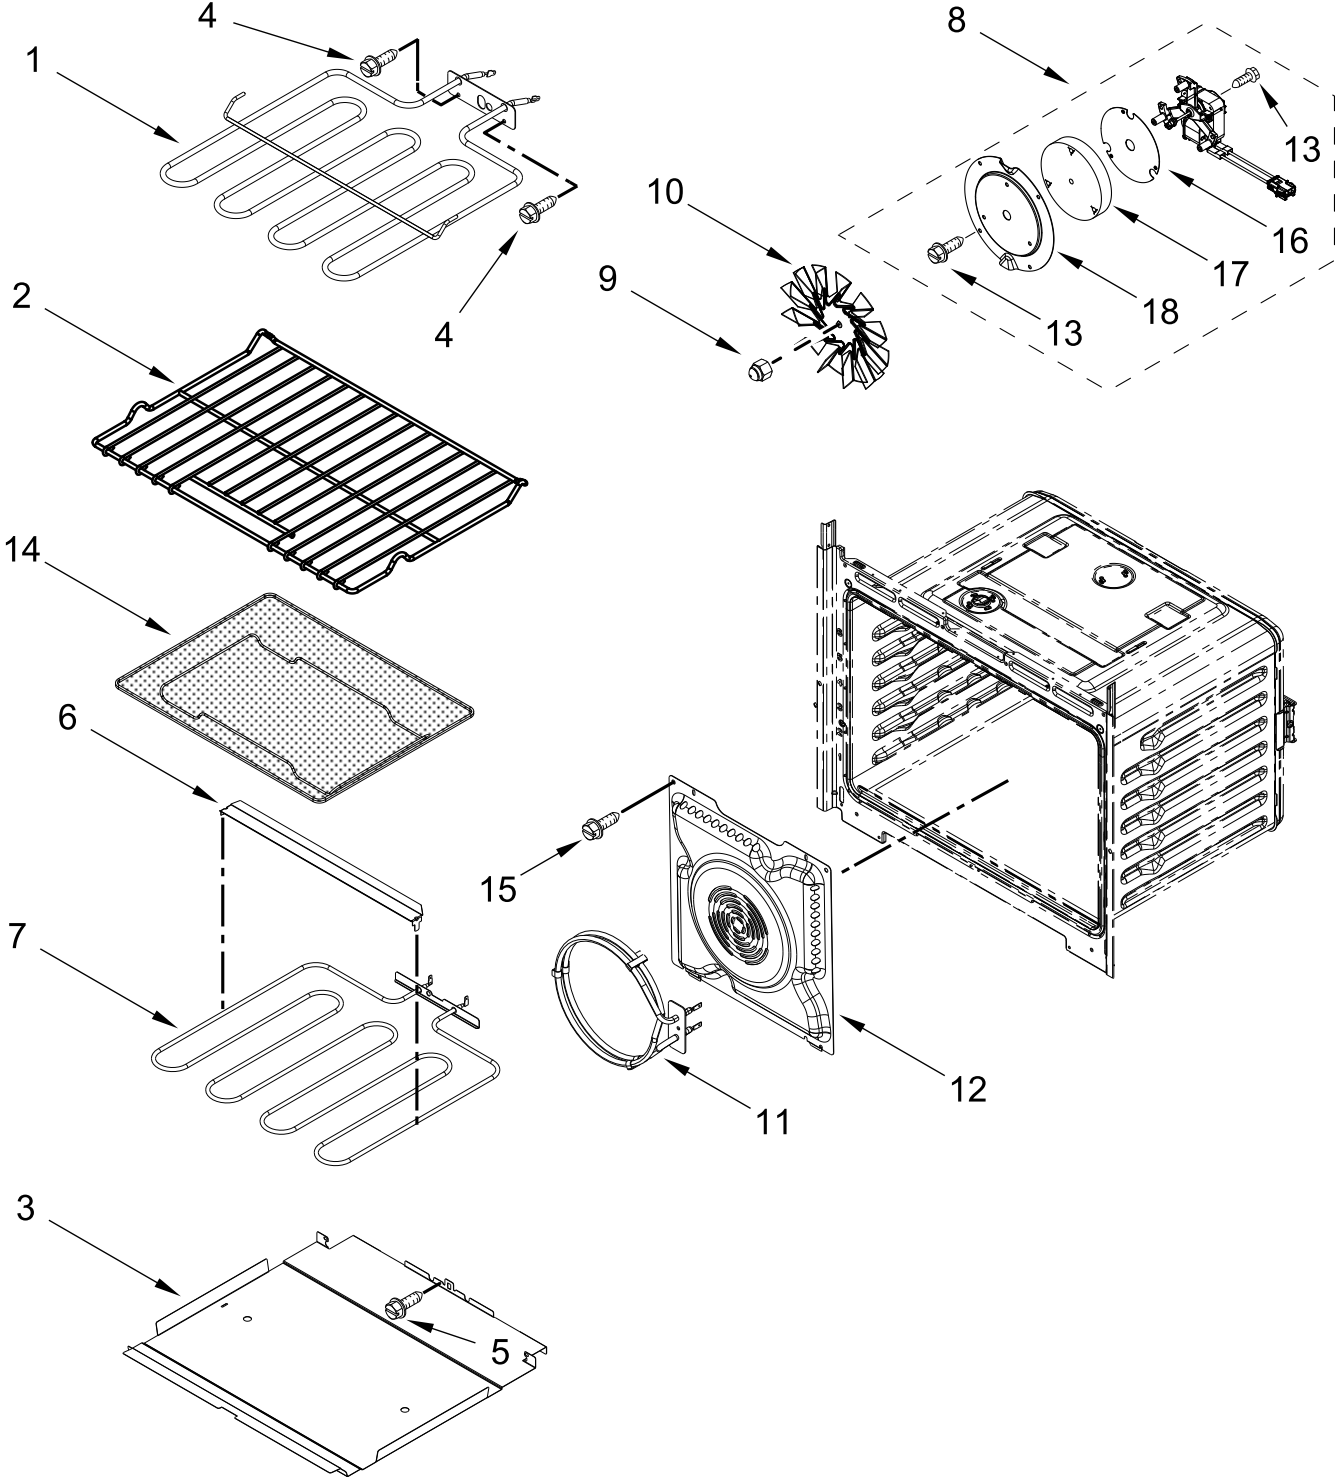

INTERNAL OVEN PARTS

INTERNAL OVEN PARTS

<u>Illus.</u> <u>No.</u>	<u>Part No.</u>	<u>Description</u>	<u>Illus.</u> <u>No.</u>	<u>Part No.</u>	<u>Description</u>	<u>Illus.</u> <u>No.</u>	<u>Part No.</u>	<u>Description</u>
1	W11238160	Element, Broil	7	W11292248	Element, Bake	13	W10720084	Screw
2	W10554526	Rack, Oven	8	W11398058	Convect Motor Assembly	14	W11629505	Airfry Basket Kit
3	W10318198	Tray, Hidden Bake	9	W11433702	Nut, Acorn (LH)	15	W10906658	Screw
4	7101P434-60	Screw	10	W11425715	Blade, Fan	16	W11251715	Plate, Convect Motor
5	7101P426-60	Screw	11	W10260248	Ring, Element	17	W11251716	Insulation, Convect Motor
6	W10282957	Crossbar, Hidden Bake Tray	12	W10359278	Baffle, Convection	18	W11398057	Cover, Convect Plate