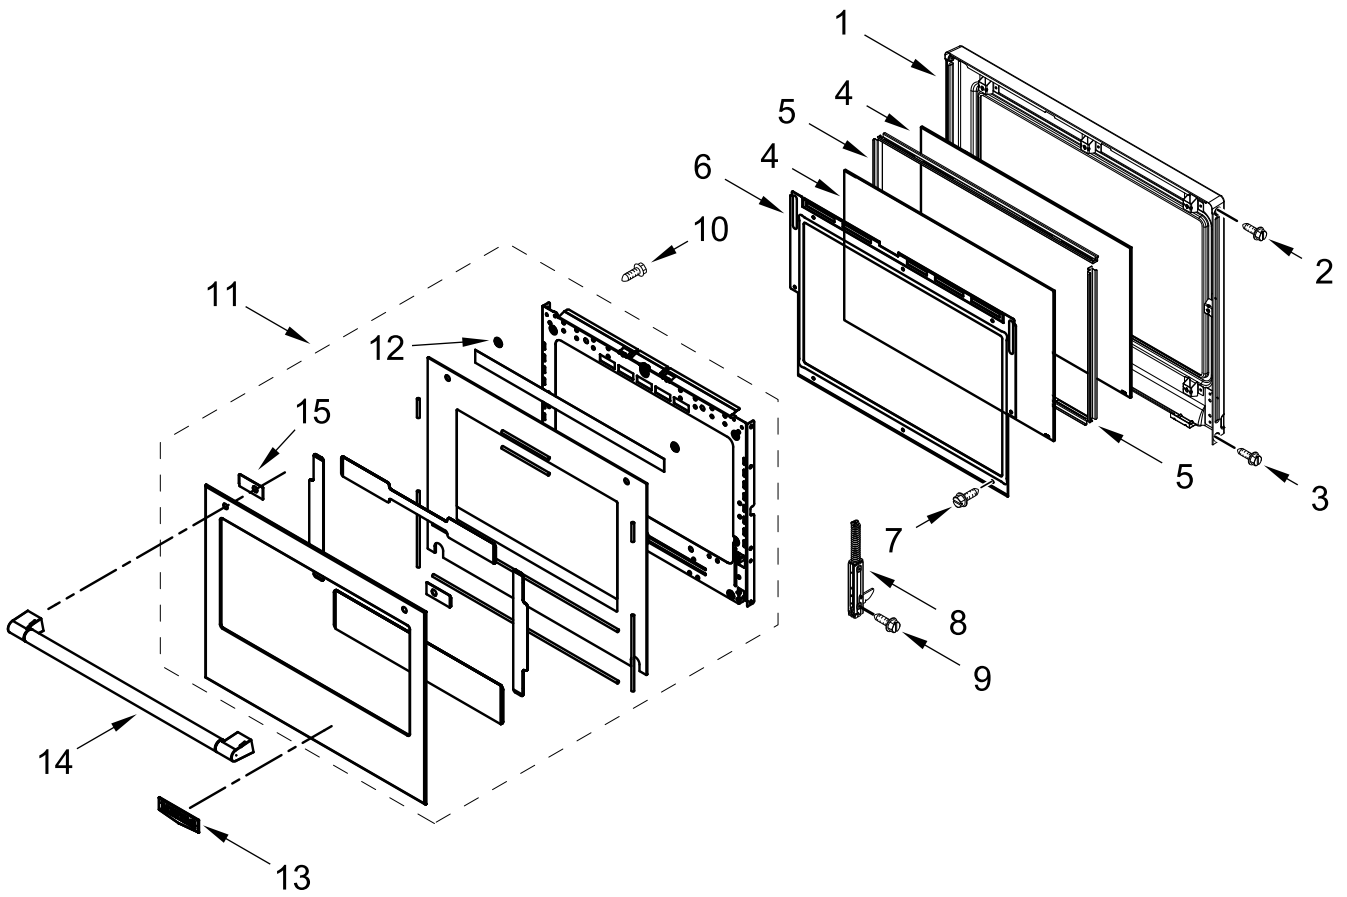

OVEN DOOR PARTS

OVEN DOOR PARTS

<u>Illus.</u> <u>No.</u>	<u>Part No.</u>	<u>Description</u>	<u>Illus.</u> <u>No.</u>	<u>Part No.</u>	<u>Description</u>	<u>Illus.</u> <u>No.</u>	<u>Part No.</u>	<u>Description</u>
1	W11302587	Liner Assembly	8	W11296036	Hinge, Door (Left)	14		Handle Assembly
2	7101P375-60	Screw		W11296037	Hinge, Door (Right)		W11495825	Stainless
3	W11290045	Screw	9	3196183	Screw	15	W10650497	Spacer, Handle
4	W10618107	Glass, Inner	10	W11317731	Screw (Black)			
5	W11302730	Spacer, Air Divider	11		Door Assembly			
6	W11174095	Retainer, Air Divider Glass		W11470057	Stainless			
7	7101P426-60	Screw	12	W10319024	Washer, Door			
			13	W11628148	Badge