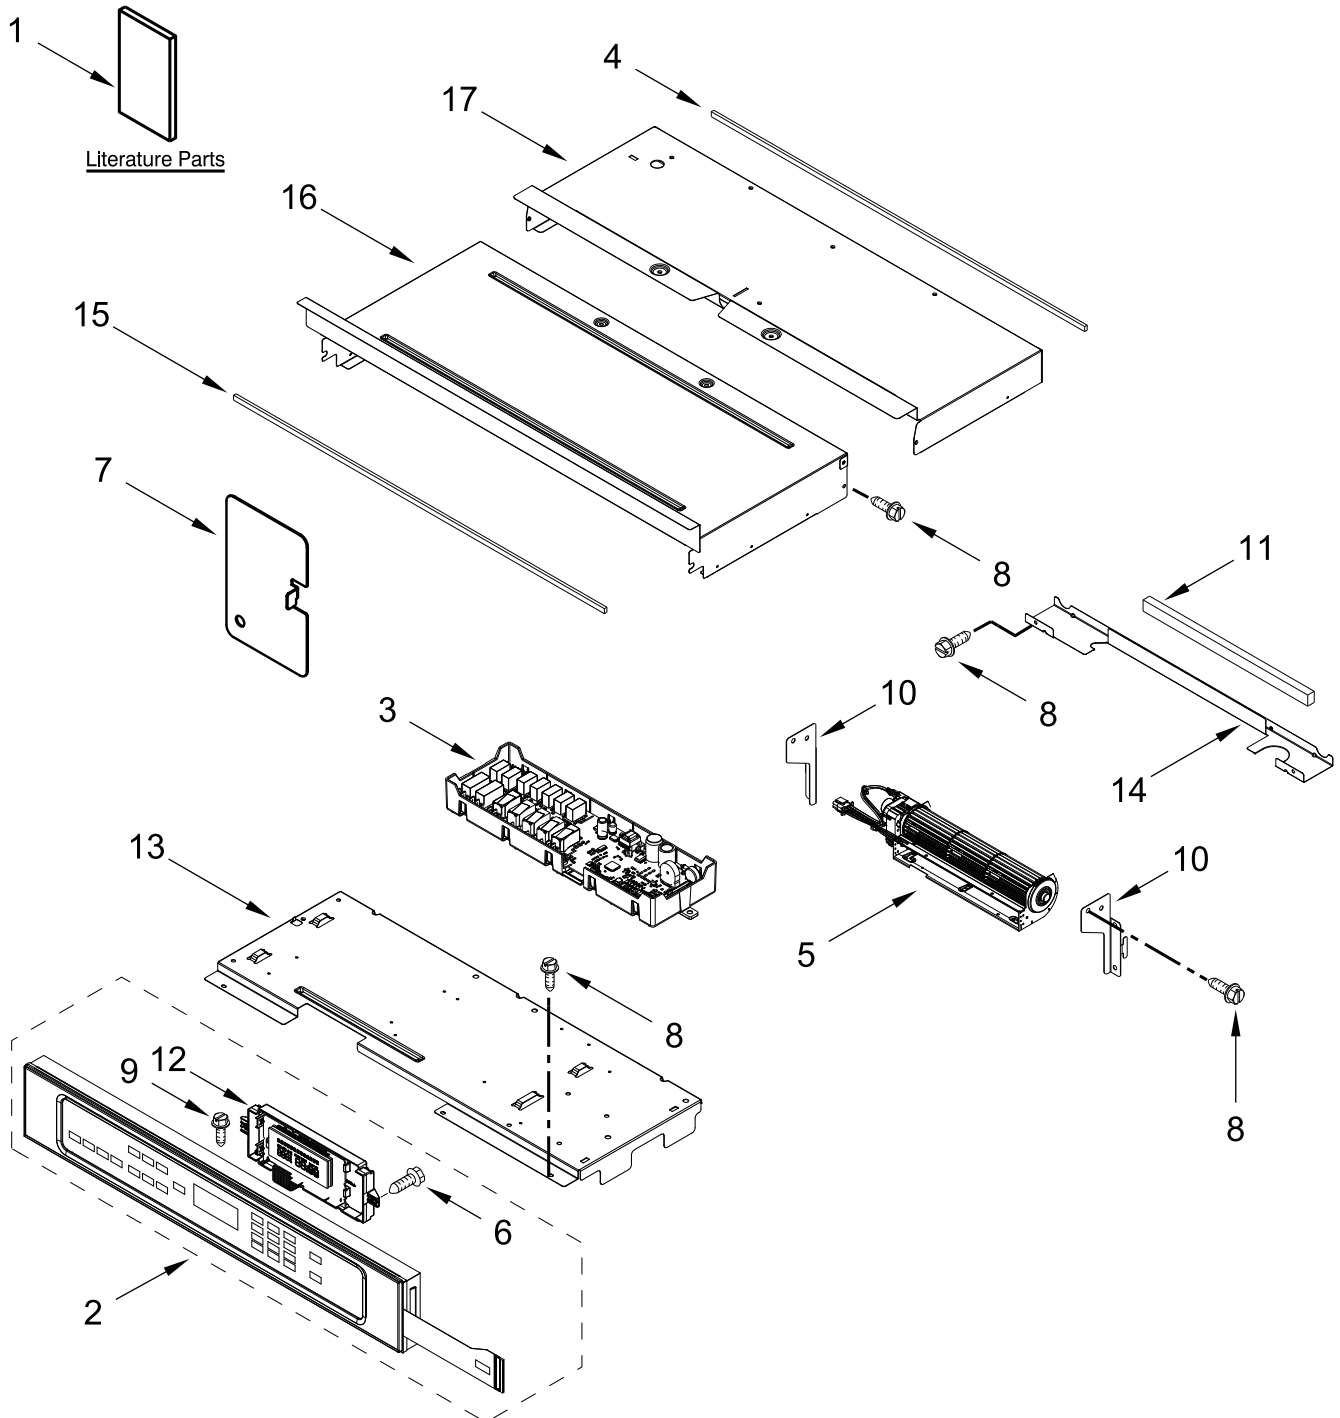

ELECTRIC WALL OVEN

MODELS:

MOES6030LZ00 (Stainless)

CONTROL PANEL PARTS

CONTROL PANEL PARTS

<u>Illus. No.</u>	<u>Part No.</u>	<u>Description</u>	<u>Illus. No.</u>	<u>Part No.</u>	<u>Description</u>	<u>Illus. No.</u>	<u>Part No.</u>	<u>Description</u>
1		Literature Parts	8	7101P426-60	Screw	17	W11223325	Cover, 30 IN Chassis Top Back
	W11555306	Owner's Manual	9	W11339492	Screw (Black)			
	W11553924	Quick Start Guide	10	W10655463	Bracket, Blower (Left)			FOLLOWING PARTS NOT ILLUSTRATED
	W11604692	Tech Sheet		W10655462	Bracket, Blower (Right)		W11501784	Harness, Main
2		Assembly, Control Panel (Includes Overlay)	11	4451758	Block, Foam		W11264646	Harness, Door Latch
	W11467620	Stainless	12	W10752315	Interface (Maxwell), User Board		W10409840	Harness, EOL (MRC)
3	W11556517	Control, Maxwell	13	W11179509	Tray, Electronic		W11233570	Harness, Console
4	W10728475	Gasket, Rubber	14	W11166802	Divider, Chassis Back		W10655464	Bracket, Harness
5	W11397930	Blower	15	W11162063	Gasket, Rubber		W10487999	Clip, Harness
6	7101P403-60	Screw	16	W11244445	Cover, 30 IN Chassis Top Front		4450800	Screw, Grounding
7	W11533682	Cover, WIFI					4448664	Clamp, Conduit
							W11547720	Bag, Hardware