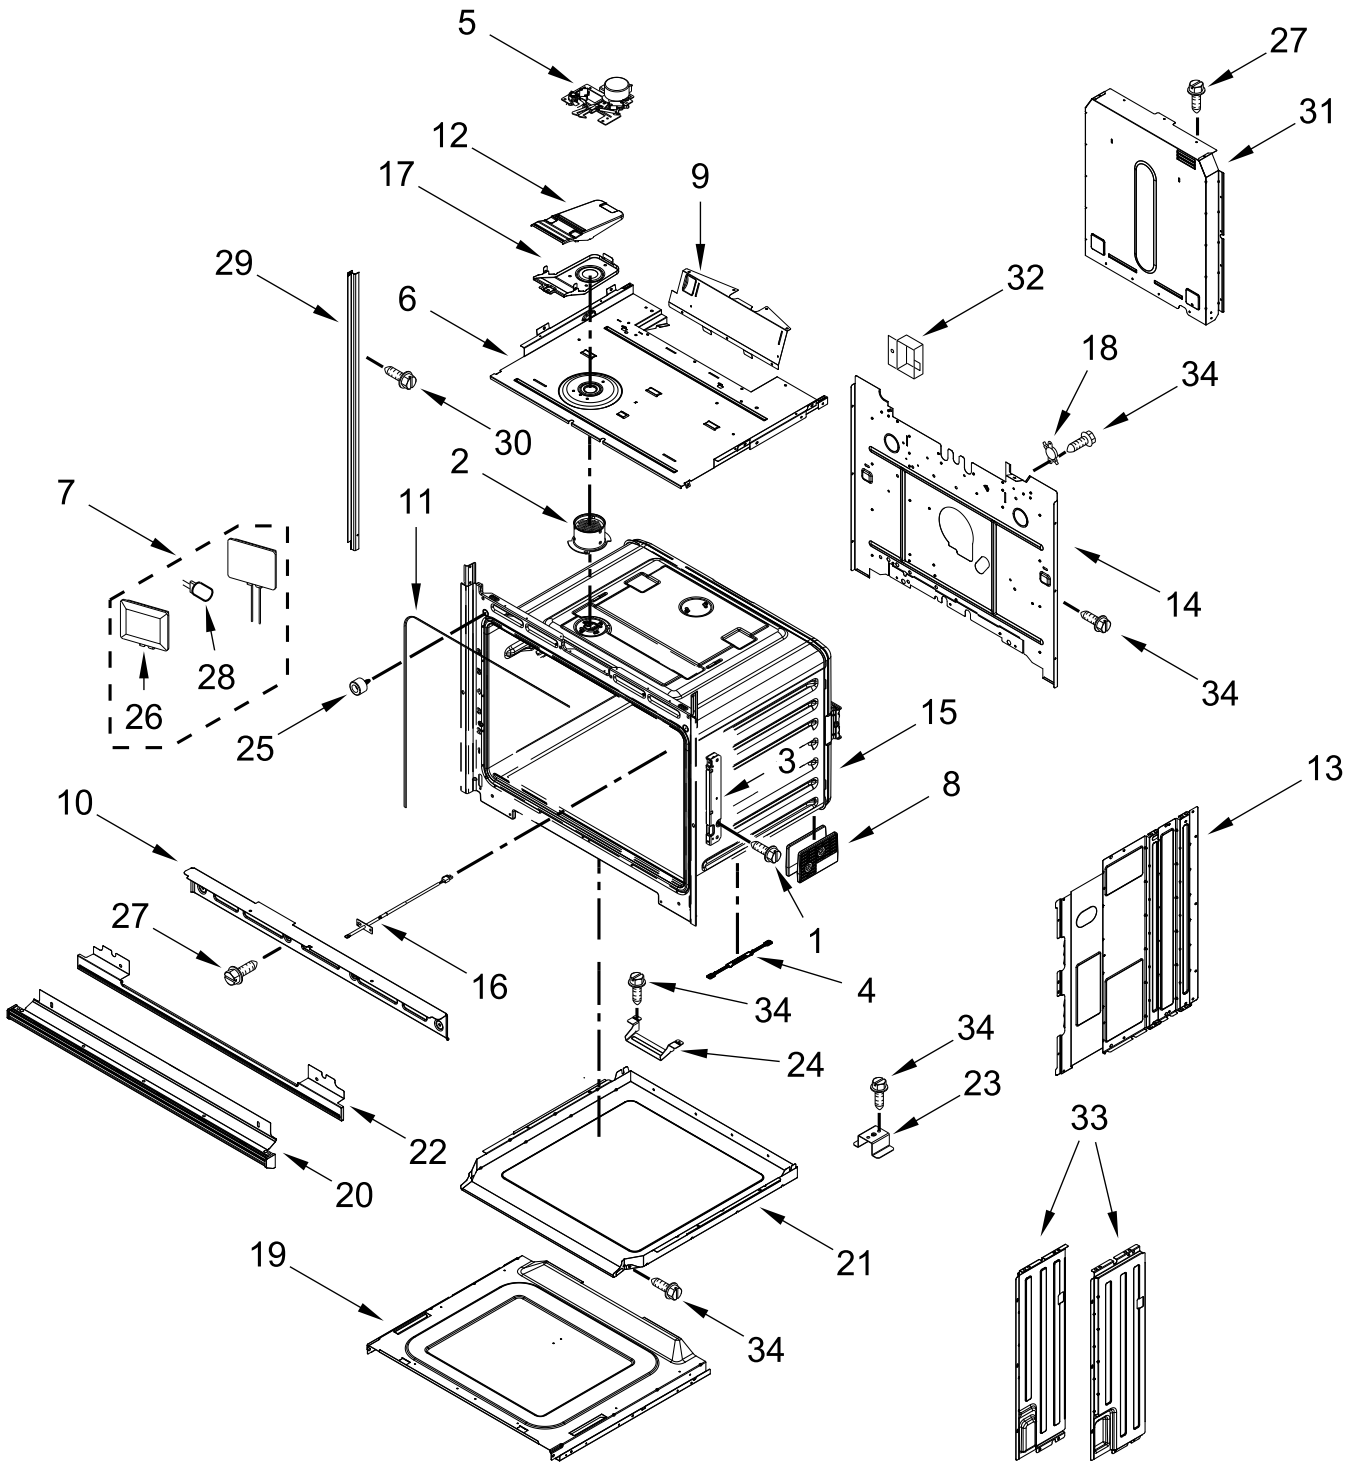

OVEN PARTS

OVEN PARTS

<u>Illus. No.</u>	<u>Part No.</u>	<u>Description</u>	<u>Illus. No.</u>	<u>Part No.</u>	<u>Description</u>	<u>Illus. No.</u>	<u>Part No.</u>	<u>Description</u>
1	W10254050	Screw	18	4449751	Thermostat (TOD)	30	W11404000	Screw
2	W11085298	Tube, Vent	19	W11135103	Base, Chassis	31	W11165250	Duct, Chassis Back
3	W11100732	Receiver, Hinge	20		Assembly, Bottom Vent	32	8285593	Cover, Connector
4	W11558603	Spacer, Base		W11467754	Stainless	33	W11167419	Cover, Suction (Left)
5	W11132456	Latch, Motorized		W11244446	Duct, Bottom Chassis		W11186675	Cover, Suction (Right)
6	W11168071	Top, Chassis	21		Trim, Bottom Vent	34	7101P426-60	Screw
7	W11205574	Assembly, Oven Light	22		Black			FOLLOWING PARTS NOT ILLUSTRATED
8	W11245118	Foot, Base		W11560859	Support, Air Channel		W11188284	Insulation, Wrap
9	W10904163	Deflector, Blower	23	W11135135	Spacer, Chassis Bottom Duct		W11234758	Insulation, Cavity
10	W11334857	Vent, Top 30 IN	24	W11390667	Bumper and Screw			
11	W11262567	Gasket	25	W11166315	Lens, Light			
12	W11256424	Cover, Vent Exhaust	26	W10472386	Screw			
13	W11165274	Side, Chassis	27	W11249635	Bulb, Light			
14	W11223327	Back, Chassis	28	W10472384	Cover, Side Trim			
15		Liner, Oven (Not Serviceable)	29		Black (Left)			
16	W11346074	Probe, Sensor		W11235463	Black (Right)			
17	W11256423	Base, Vent Exhaust		W11235462