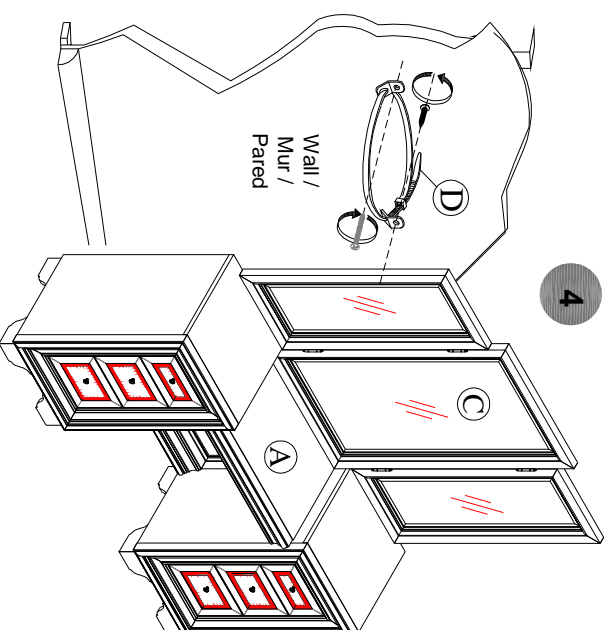

This is a permanent label.
Do not remove!

1

2

* Replaceable Part

ASSEMBLY INSTRUCTIONS / NOTICE DE MONTAGE / INSTRUCCIONES DE MONTAJE

ITEM NO. / ARTICLE NO. / ARTICULO NO.: P269134S/135

DESCRIPTION / DESCRIPCIÓN : CAMILA VANITY/ COIFFEUSE/ TOCADOR

CAMILA VANITY MIRROR / MIRROR DE COIFFEUSE / ESPEJO DE TOCADOR

A WARNING

Children have died from furniture tipover. To reduce the risk of furniture tipover:

- **NEVER** put a TV on this product.
- **NEVER** allow children to stand, climb or hang on drawers, doors, or shelves.
- **NEVER** open more than one drawer at a time.
- Place heaviest items in the lowest drawers.

This is a permanent label.
Do not remove!

3

4

* Replaceable Part

REPLACEABLE PART / PARTIE REMPLAÇABLE / PARTE REEMPLAZABLE

ITEM NO. / ARTICLE NO. / ARTICULO NO : P269134S/135

DESCRIPTION / DESCRIPCIÓN : CAMILA VANITY/ COIFFEUSE/ TOCADOR