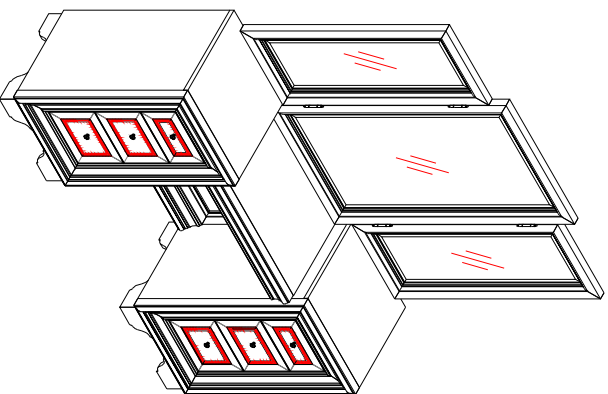

PARTS LIST / LISTE DES PIÈCES / LISTA DE PIEZAS

ITEM NO. / ARTICLE NO. / ARTICULO NO : P269134S/135

DESCRIPTION / DESCRIPCIÓN : CAMILA VANITY/ COIFFEUSE/ TOCADOR

CAMILA VANITY MIRROR / MIROIR DE COIFFEUSE / ESPEJO DE TOCADOR

A WARNING

	<p>Children have died from furniture tipover. To reduce the risk of furniture tipover:</p> <ul style="list-style-type: none"> NEVER put a TV on this product. NEVER allow children to stand, climb or hang on drawers, doors, or shelves. NEVER open more than one drawer at a time. Place heaviest items in the lowest drawers. <p>This is a permanent label. Do not remove!</p>
	