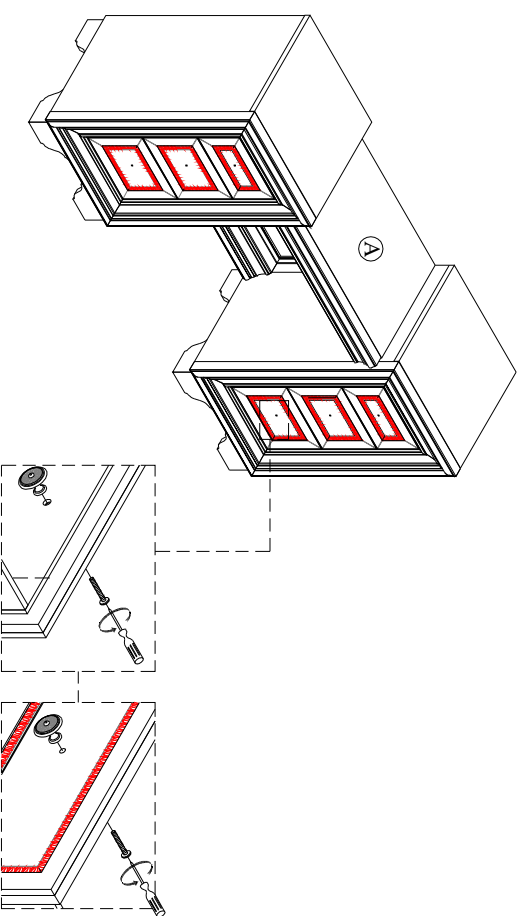

ASSEMBLY INSTRUCTIONS / NOTICE DE MONTAGE / INSTRUCCIONES DE MONTAJE

ITEM NO. / ARTICLE NO. / ARTICULO NO : P269134S/135

DESCRIPTION / DESCRIPCIÓN : CAMILA VANITY/ COIFFEUSE/ TOCADOR

CAMILA VANITY MIRROR / MIRROR DE COIFFEUSE / ESPEJO DE TOCADOR

A WARNING

Children have died from furniture tipover. To reduce the risk of furniture tipover:

- **NEVER** put a TV on this product.
- **NEVER** allow children to stand, climb or hang on drawers, doors, or shelves.
- **NEVER** open more than one drawer at a time.
- Place heaviest items in the lowest drawers.

This is a permanent label.
Do not remove!

1