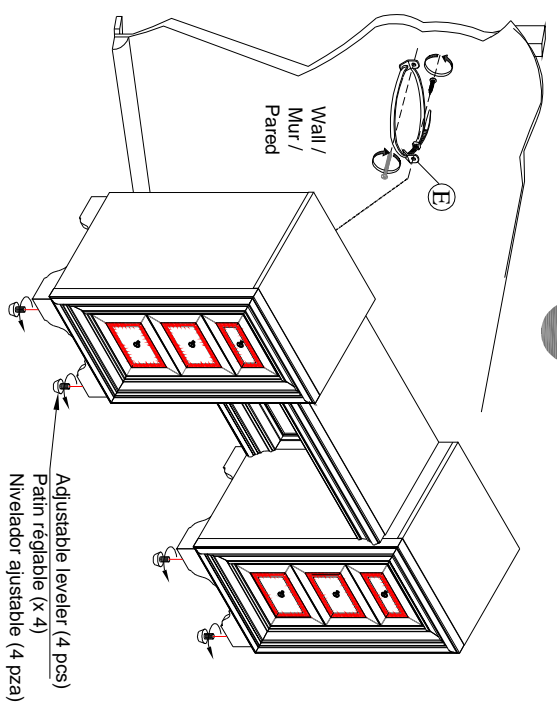

ASSEMBLY INSTRUCTIONS / NOTICE DE MONTAGE / INSTRUCCIONES DE MONTAJE

ITEM NO. / ARTICLE NO. / ARTICULO NO : P269134S/135

DESCRIPTION / DESCRIPCIÓN : CAMILA VANITY/ COIFFEUSE/ TOCADOR

CAMILA VANITY MIRROR / MIRROR DE COIFFEUSE / ESPEJO DE TOCADOR

A WARNING

Children have died from furniture tipover. To reduce the risk of furniture tipover:

- **NEVER** put a TV on this product.
- **NEVER** allow children to stand, climb or hang on drawers, doors, or shelves.
- **NEVER** open more than one drawer at a time.
- Place heaviest items in the lowest drawers.

This is a permanent label.
Do not remove!

1

2

* Replaceable Part