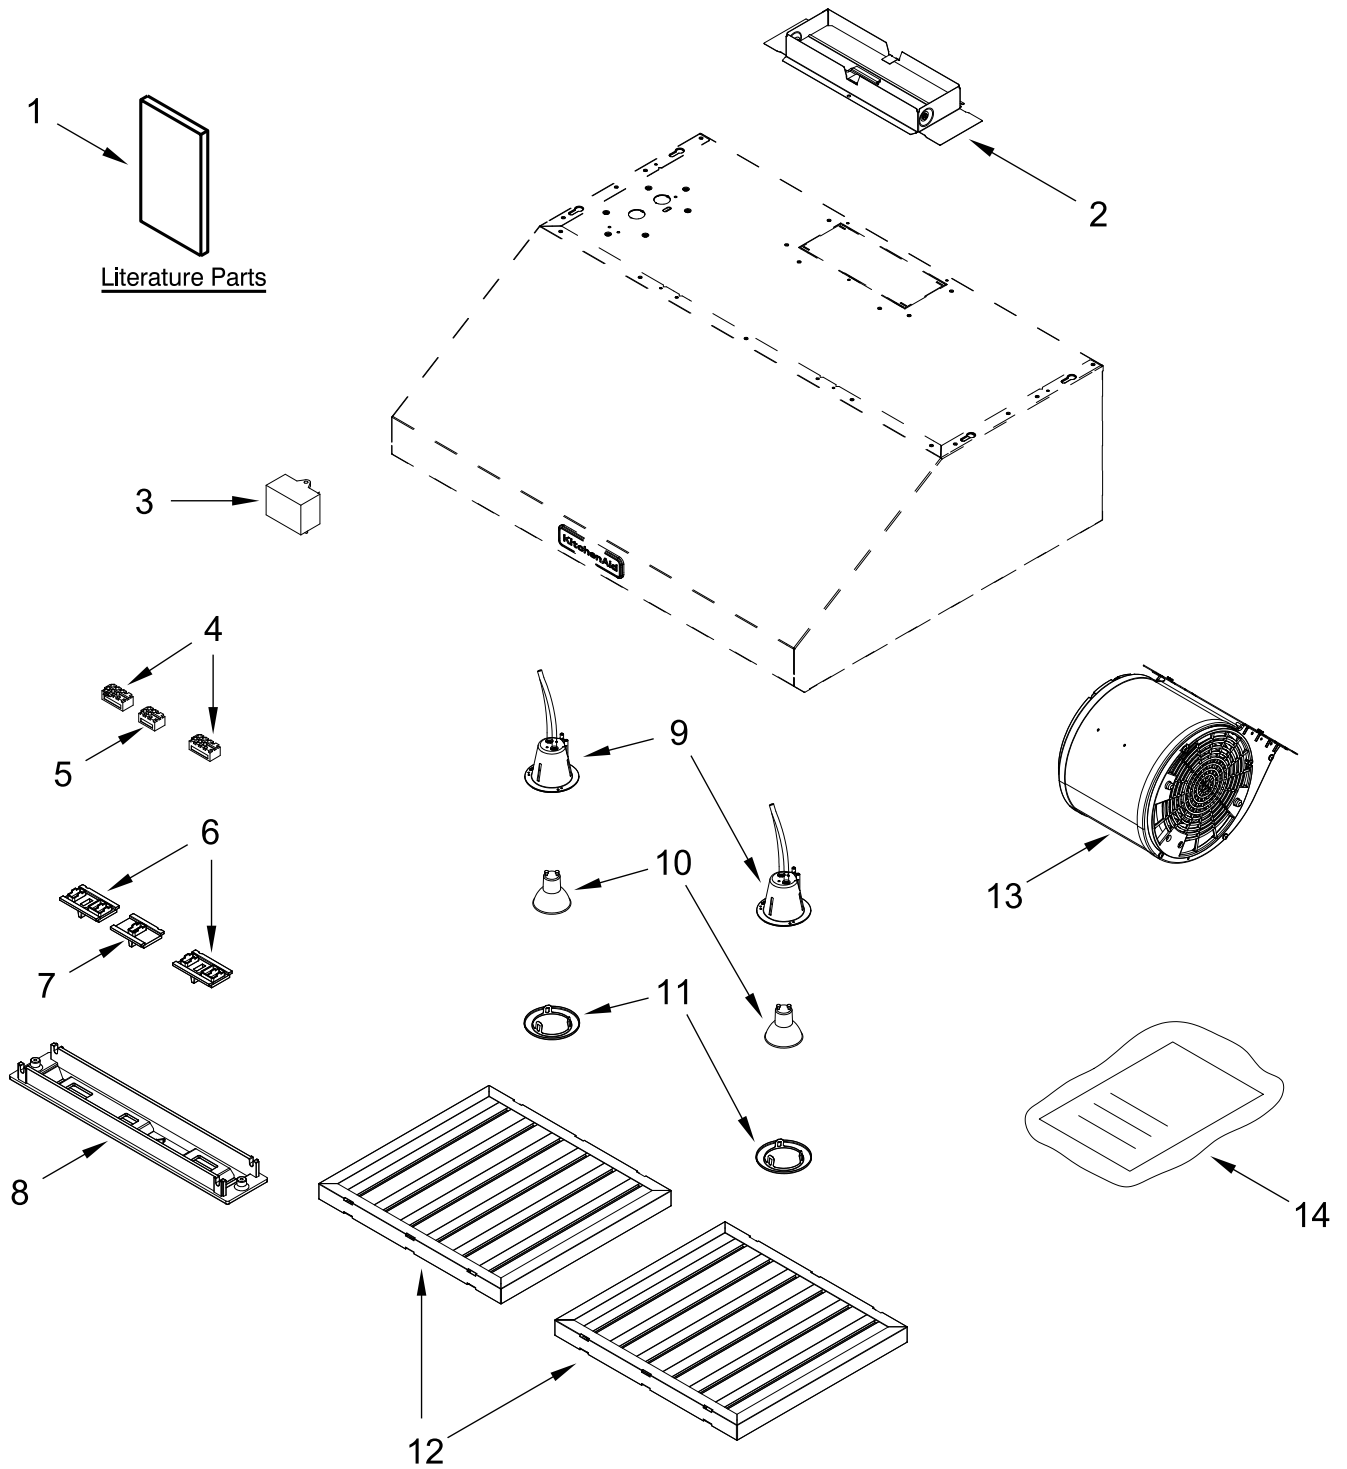

KitchenAid®

**30" AND 36" PROFESSIONAL HOOD
(Under the Cabinet Mount)**

MODELS:

KVUC600JSS0 (Stainless)

KVUC606JSS0 (Stainless)

HOOD PARTS

HOOD PARTS

<u>Illus. No.</u>	<u>Part No.</u>	<u>Description</u>
1		Literature Parts
	W11374534	Owners Manual
2	W10291572	Damper, Hood
3	W11245979	Capacitor (25 MF)
4	W10351916	Switch, Rocker (Motor)
5	W10351915	Switch, Rocker (On/Off)

<u>Illus. No.</u>	<u>Part No.</u>	<u>Description</u>
6	W11397923	Slider, Switch
7	W11397924	Slider, Switch
8	W11360634	Panel, Switch
9	W10295808	Socket, Light
10	W11388445	Lamp, LED
11	W10351924	Bezel, Lamp

<u>Illus. No.</u>	<u>Part No.</u>	<u>Description</u>
12		Filter, Grease
	W10351890	30" Model Only
	W10351892	36" Model Only
13	W10293966	Assembly, Fan
14	W10351917	Hardware, Install