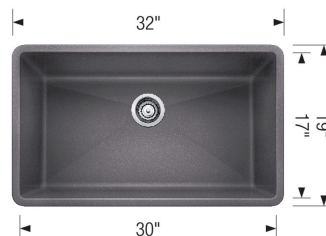

Sink Specifications

Color	SKU
Biscuit	440151
Café	440147
Metallic Gray	440148
Anthracite	440149
White	440150
Truffle	441297
Cinder	441478
Concrete Gray	442740
Coal Black	442935

PRECIS SUPER SINGLE SILGRANIT

Design and Planning Tips

- Min cabinet size: 36 in
- Bowl depth: 9,5 in (240.0 mm)

What is included:

Installation instructions

Cut-out template

Limited Lifetime Warranty

Undermount installation only

Minimum cabinet size: 36"

Cut-out Dimensions:

Cut-out Length: 30.25"

Cut-out Width: 17.25"

Cut-out Below Counter Depth: 10.29"

Sink Bowl Dimensions:

Sink Bowl Length (left-to-right): 30"

Sink Bowl Width (front-to-back): 17"

Sink Bowl Depth: 9.5"