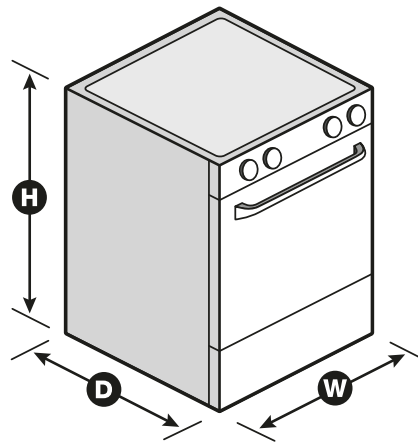

Cleaning Type AquaLift® Self Clean

Number of Elements 5

Element Type Radiant

Element Size/Power
(1) 12/9/6" 3000W
(1) 9/6" 3000W
(1) 6" 1300/3000W
(1) 6" 1200W
(1) 6" 100W

Dimensions

Product Dimensions (H x W x D) 36" x 29-7/8" x 28-5/8"

Depth with Door Open 90° 48-7/8"

Cutout Width 30"

Reference Material

[Dimension Guide](#)

[Install Guide](#)

[Use & Care Guide](#)

[Warranty](#)

*Appliance must be set to remote enable. WiFi & App Required. Features subject to change. Details and privacy info at whirlpool.com/connect. **Not all frozen foods included. Appliance must be set to remote enable. WiFi & App Required. Features subject to change. Details and privacy info at whirlpool.com/connect. †U.S. only. ††Select recipes only. Compatible smart appliance required. Appliance must be set to remote enable. Features subject to change. Details and privacy info at whirlpool.com/connect and yummly.com. NOTE: Dimensions are for planning purposes only. For complete details, see Installation Instructions packed with product. Specifications subject to change without notice.
®/™ © 2020. All rights reserved. Printed in the U.S.A. D200052XXB. WEE750H0HSPECSHEETV01.