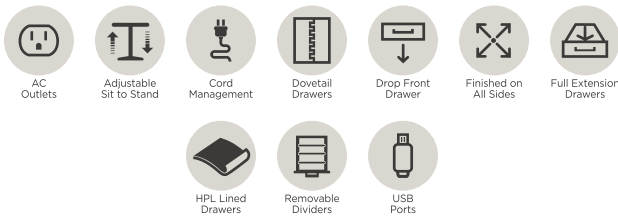

DOOR BOOKCASE

13327-332 - 34W x 78H x 14D

FEATURES: 2 doors, 3 adjustable shelves, cord management

60" ADJUSTABLE HEIGHT LIFT DESK

13327-360T/IUAB-301-1 - 60W x 32-49H x 28D

FEATURES: High pressure laminate lined drop front drawer, 2 utility drawers with removable dividers, AC & USB outlets in soft close desktop compartment, lift mechanism, cord management