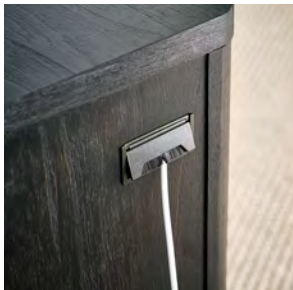

Finish and Hardware

Mink Finish with
Metal Bar Pull Hardware

Built With You In Mind

- Dovetail drawer construction for long-lasting strength and durability.
- Stainless steel ball bearing drawer slides provide smooth movement and durability.
- Enjoy stylish and functional features to accommodate today's lifestyle needs.

Features

AC & USB Outlets

Drop Front Drawers

Locking File Drawer

Cord Management

Door Bookcase
I3327-332

LEARN MORE

Scan the QR code and click on the link to see more images and information on this aspenhome® furniture collection.

Trouble scanning? Visit qrco.de/bf3rPN

Sloane Collection

66" EXECUTIVE DESK

13327-303 - 66W x 31H x 28D

FEATURES: High pressure laminate lined drop front keyboard drawer, 2 pencil drawers, 2 utility drawers, 2 locking file drawers, removable dividers, cord management