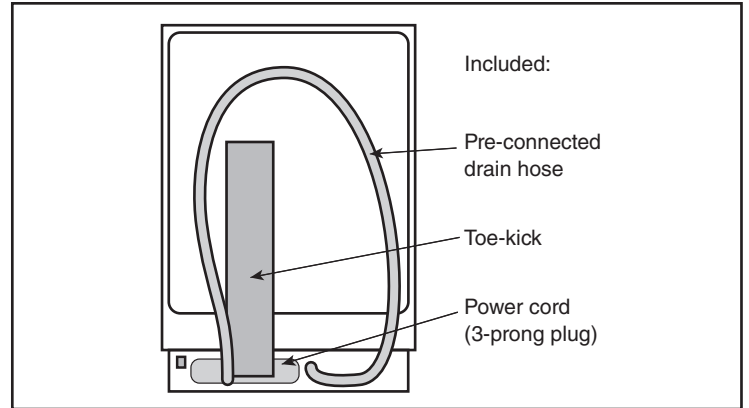

24" Pocket Handle Dishwasher

800 Series – Black Stainless SHP78CM4N

Installation Details

Accessories: To purchase Bosch accessories, cleaners & parts please visit www.bosch-home.com/us/store or call 1-800-944-2904 (Mon to Fri 5 am to 6 pm PST, Sat 6 am to 3 pm PST).

Notes: All height, width and depth dimensions are shown in inches. BSH reserves the absolute and unrestricted right to change product materials and specifications, at any time, without notice. Consult the product's installation instructions for final dimensional data and other details prior to making cutout.

Warranties: Please see Use & Care manual or Bosch website for statement of limited warranty.

For more information on our entire line of products, go to www.bosch-home.com/us or call 1-800-944-2904

© BSH Home Appliances Corporation. All rights reserved. Bosch is a registered trademark of Robert Bosch GmbH.