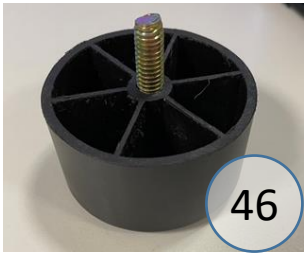

5740408

Call Out	Description
	Blown Fiber
	Cushion Chaise Pad - top Pad
	Cushion Foam
	KD Component
	Cover

Signature
DESIGN
BY **ASHLEY**®

Signature
DESIGN
BY **ASHLEY**®