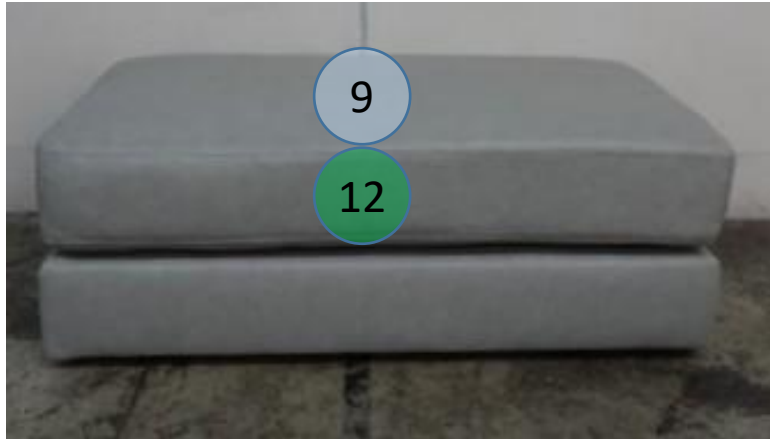

5740408

Call Out	Description
	Blown Fiber
	Cushion Chaise Pad - top Pad
	Cushion Foam
	KD Component
	Cover

Signature
DESIGN
BY **ASHLEY**®

Signature
DESIGN
BY **ASHLEY**®