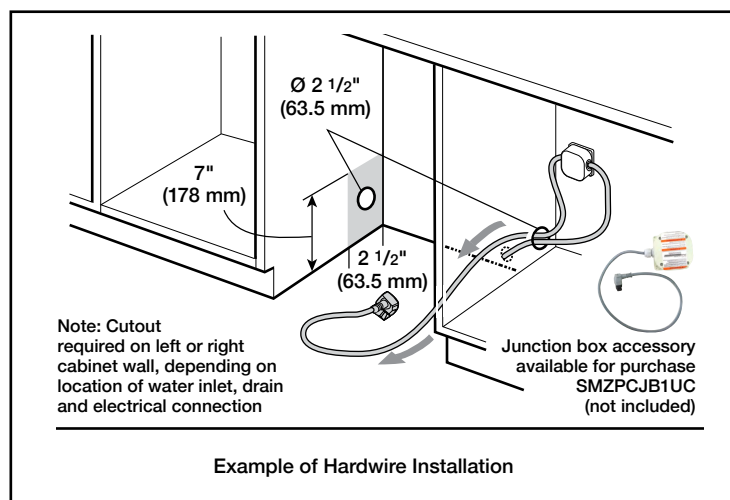

18" Custom Panel ADA-compliant Dishwasher

800 Series – Custom Panel SPV68B53UC

Installation Details

Accessories: To purchase Bosch accessories, cleaners & parts please visit www.bosch-home.com/us/store or call 1-800-944-2904 (Mon to Fri 5 am to 6 pm PST, Sat 6 am to 3 pm PST).

Notes: All height, width and depth dimensions are shown in inches. BSH reserves the absolute and unrestricted right to change product materials and specifications, at any time, without notice. Consult the product's installation instructions for final dimensional data and other details prior to making cutout.

Warranties: Please see Use & Care manual or Bosch website for statement of limited warranty.

For more information on our entire line of products, go to www.bosch-home.com/us or call 1-800-944-2904

© BSH Home Appliances Corporation. All rights reserved. Bosch is a registered trademark of Robert Bosch GmbH.