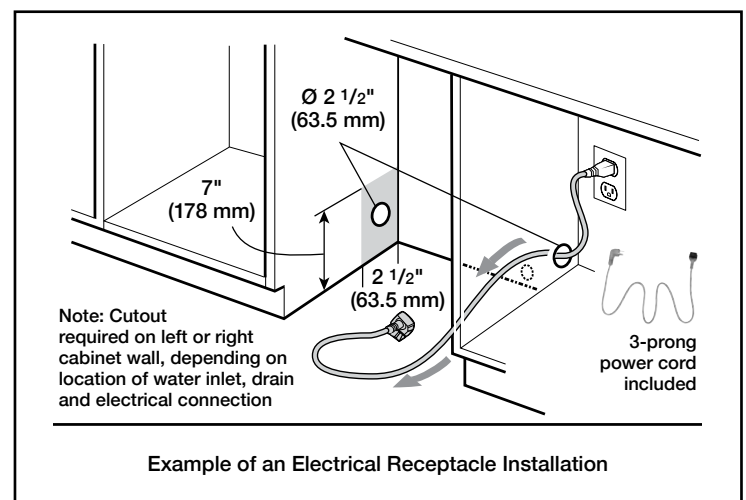

18" Custom Panel ADA-compliant Dishwasher

800 Series – Custom Panel SPV68B53UC

Installation Details

Accessories: To purchase Bosch accessories, cleaners & parts please visit www.bosch-home.com/us/store or call 1-800-944-2904 (Mon to Fri 5 am to 6 pm PST, Sat 6 am to 3 pm PST).

Notes: All height, width and depth dimensions are shown in inches. BSH reserves the absolute and unrestricted right to change product materials and specifications, at any time, without notice. Consult the product's installation instructions for final dimensional data and other details prior to making cutout.

Warranties: Please see Use & Care manual or Bosch website for statement of limited warranty.

For more information on our entire line of products, go to www.bosch-home.com/us or call 1-800-944-2904

© BSH Home Appliances Corporation. All rights reserved. Bosch is a registered trademark of Robert Bosch GmbH.