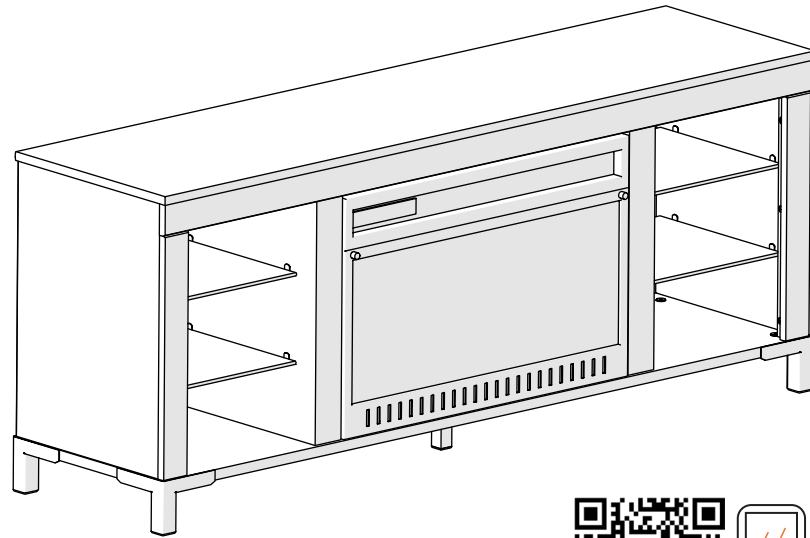

# Assembly instructions for: TV Stand

Part # 10523347 (01/17/24)

Life doesn't come with instructions, but this does

Scan Code for Video Tutorial

**WATCH NOW**

## HARDWARE

**BUST OUT**

**REQUIRED TOOL**

This bag contains small parts that present a choking hazard for children under 3 years of age. These parts are for adult assembly only and should be permanently affixed to the furniture. Any unused parts should be discarded properly.

Esta bolsa contiene piezas pequeñas que presentan un peligro de asfixia. para niños menores de 3 años. Estas piezas son para adultos. montaje solamente y debe fijarse permanentemente a la muebles. Las piezas no utilizadas deben desecharse correctamente.